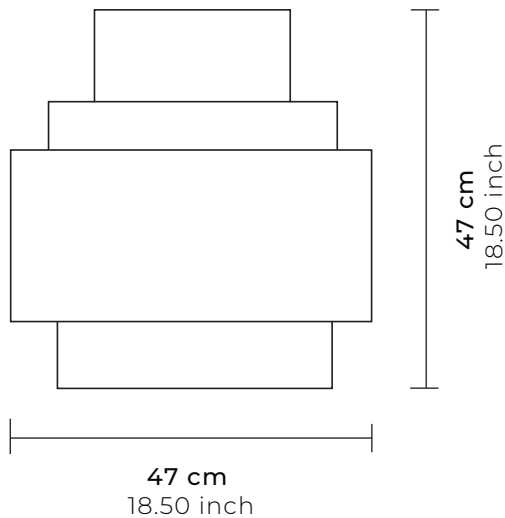

ZACIL

GRANDE
LARGE

Tipo Type	Colgante Pendant
Técnica Technique	Tejida y soldada a mano Hand woven and welded
Materiales Materials	Yute natural 2 cabos 2-ply natural jute
Socket Socket	Plástico reforzado E26/27 Certificado UL Reinforced plastic E26/27 UL certificate
Canope Canopy	Aluminio 12.7cm Ø x 1.7cm alto Aluminum 50inch Ø x 0.66 inch height
Cable Cord	1.5m largo, Calibre 2x18 59.05inch lenght / 2x18 gauge
Medidas Measures	47cm Ø x 47cm alto 18.50inch Ø x 18.50inch height
Metros cúbicos Cubic meters	0.1038 m³ 4.0866 inch
Estructura metálica Metallic structure	Calibre 3/8 (9mm) Acabado: pintada al horno con pintura electrostática 3/8 gauge (9mm) Finish: baked painted with electrostatic painting
Peso Weight	3.9 kg 8.59 lb
Foco Lightbulb	Recomendamos el uso de foco LED We recommend the use of an LED bulb
Soporte p/socket Socket support	Pasacable de plástico para niple Cable gland for nipple
Soporte p/canope Canopy support	Pasacable de plástico Plastic cable gland
Uso IP Rating	Interior / Semi exterior *Se recomienda el uso de exterior siempre y cuando sea un espacio techado Indoor / Semi outdoor *Outdoor use is always recommended and when it is a covered space
País de origen Country of origin	México México

Socket
Socket

Plástico reforzado E26/27 Certificado UL
Reinforced plastic E26/27 UL certificate

Canope
Canopy

Aluminio 12.7cm Ø x 1.7cm alto
Aluminum 50inch Ø x 0.66 inch height

Cable
Cord

1.5m largo, Calibre 2x18
59.05inch length / 2x18 gauge

Medidas
Measures

57cm Ø x 57cm alto
22.44inch Ø x 22.44inch height

Metros cúbicos
Cubic meters

0.1478 m³
5.8188 inch

Estructura metálica
Metallic structure

Calibre 3/8 (9mm) Acabado: pintada al horno con pintura electrostática
3/8 gauge (9mm)
Finish: baked painted with electrostatic painting