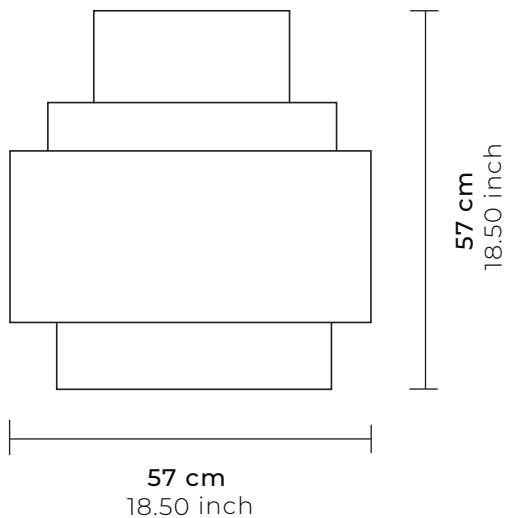

ZACIL

EXTRA GRANDE
EXTRA LARGE

Tipo
Type

Colgante
Pendant

Técnica
Technique

Tejida y soldada a mano
Hand woven and welded

Materiales
Materials

Yute natural 2 cabos
2-ply natural jute

Socket
Socket

Plástico reforzado E26/27 Certificado UL
Reinforced plastic E26/27 UL certificate

Canope
Canopy

Aluminio 12.7cm Ø x 1.7cm alto
Aluminum 50inch Ø x 0.66 inch height

Cable
Cord

1.5m largo, Calibre 2x18
59.05inch length / 2x18 gauge

Medidas
Measures

57cm Ø x 57cm alto
22.44inch Ø x 22.44inch height

Metros cúbicos
Cubic meters

0.1478 m³
5.8188 inch

Estructura metálica
Metallic structure

Calibre 3/8 (9mm) Acabado: pintada al horno con pintura electrostática
3/8 gauge (9mm)
Finish: baked painted with electrostatic painting

Peso
Weight

5.4 kg
11.90 lb

Foco
Lightbulb

Recomendamos el uso de foco LED
We recommend the use of an LED bulb

Soporte p/socket
Socket support

Pasacable de plástico para niple
Cable gland for nipple

Soporte p/canope
Canopy support

Pasacable de plástico
Plastic cable gland

Uso
IP Rating

Interior / Semi exterior
*Se recomienda el uso de exterior siempre y cuando sea un espacio techado
Indoor / Semi outdoor
*Outdoor use is always recommended and when it is a covered space

País de origen
Country of origin

México
México

NOTA:

ZACIL esta hecha a mano con materiales naturales, por lo que pueden presentar variaciones en tamaño, color, forma y textura.

NOTE:

ZACIL is handmade with natural materials, so they may present variations in size, color, shape and texture.