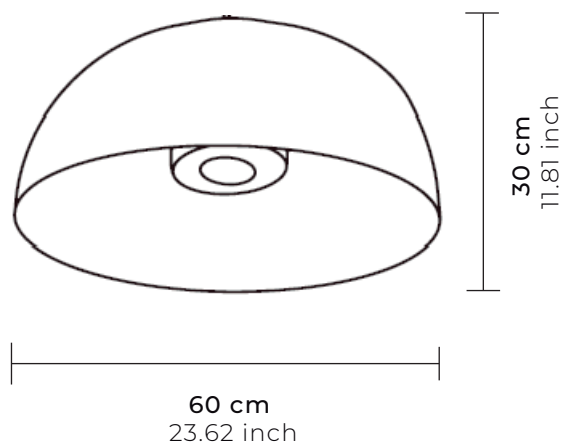

XARO

COBRE PÁTINA PULIDA
GRANDE
POLISHED PATINA COPPER
LARGE

Tipo Type	Colgante Pendent
Técnica Technique	Martillado y tallado a mano Hand hammered
Materiales Materials	Madera de Parota / Cobre Martillado Parota wood / Hammered Copper
Socket Socket	Socket Porcelana G9 G9 Porcelain Socket
Canope Canopy	Aluminio 12.7cm Ø x 1.7cm alto Aluminum 50inch Ø x 0.66 inch height
Cable Cord	Textil 1.5m, Calibre 18 AWG Textile 59.05 inch / 18 AWG Gauge
Medidas Measures	60cm Ø x 30cm alto 23.62inch Ø x 11.81inch height
Metros cúbicos Cubic meters	0.108 m3 4.251 inch³
Peso Weight	4.50 kg 9.92 lb
Foco Lightbulb	LED, 6W, Blanco Cálido, 3000k, 110-127 V LED, 6W, Warm White, 3000k, 110-127 V
Soporte p/socket Socket support	Cople de acero, pasacable de refuerzo Steel coupling, reinforcing cable gland
Soporte p/canope Canopy support	Pasacable de plástico Plastic cable gland
Uso IP Rating	Interior / Semi exterior *Se recomienda el uso de exterior siempre y cuando sea un espacio techado Indoor / Semi outdoor *Outdoor use is always recommended and when it is a covered space
País de origen Country of origin	México México

NOTA:

XARO esta hecha a mano con materiales naturales, por lo que pueden presentar variaciones en tamaño, color, forma y textura.

NOTE:

XARO is handmade with natural materials, so they may present variations in size, color, shape and texture.