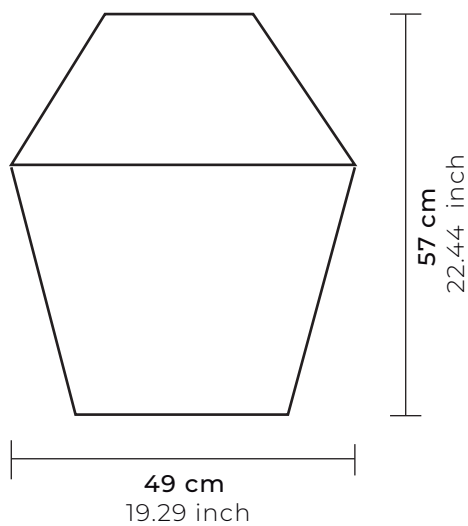

Socket
Socket

Plástico reforzado E26/27 Certificado UL
Reinforced plastic E26/27 UL certificate

Canope
Canopy

Aluminio 12.7cm Ø x 1.7cm alto
Aluminum 50inch Ø x 0.66 inch height

Cable
Cord

1.5m largo, Calibre 2x18
59.05inch lenght / 2x18 gauge

Medidas
Measures

40cm Ø x 47cm alto
15.74inch Ø x 18.50inch height

Metros cúbicos
Cubic meters

0.0752 m3
2.9606 inch

Estructura metálica
Metallic structure

Calibre 3/8 (9mm) Acabado: pintada al horno con pintura electrostática
3/8 gauge (9mm)
Finish: baked painted with electrostatic painting

UXMAL

EXTRA GRANDE
EXTRA LARGE

Tipo Type	Colgante Pendant
Técnica Technique	Tejida y soldada a mano Hand woven and welded
Materiales Materials	Yute natural 2 cabos 2-ply natural jute
Socket Socket	Plástico reforzado E26/27 Certificado UL Reinforced plastic E26/27 UL certificate
Canope Canopy	Aluminio 12.7cm Ø x 1.7cm alto Aluminum 50inch Ø x 0.66 inch height
Cable Cord	1.5m largo, Calibre 2x18 59.05inch lenght / 2x18 gauge
Medidas Measures	49cm Ø x 57cm alto 19.29inch Ø x 22.44inch height
Metros cúbicos Cubic meters	0.1369 m3 5.3897 inch
Estructura metálica Metallic structure	Calibre 3/8 (9mm) Acabado: pintuda al horno con pintura electrostática 3/8 gauge (9mm) Finish: baked painted with electrostatic painting
Peso Weight	2.1 kg 4.62 lb
Foco Lightbulb	Recomendamos el uso de foco LED We recommend the use of an LED bulb
Soporte p/socket Socket support	Pasacable de plástico para niple Cable gland for nipple
Soporte p/canope Canopy support	Pasacable de plástico Plastic cable gland
Uso IP Rating	Interior / Semi exterior *Se recomienda el uso de exterior siempre y cuando sea un espacio techado Indoor / Semi outdoor *Outdoor use is always recommended and when it is a covered space
País de origen Country of origin	México México