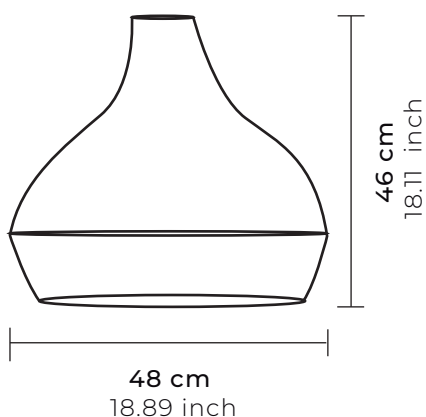

Socket
Socket

Plástico reforzado E26/27 Certificado UL
Reinforced plastic E26/27 UL certificate

Canope
Canopy

Aluminio 12.7cm Ø x 1.7cm alto
Aluminum 50inch Ø x 0.66 inch height

Cable
Cord

1.5m largo / calibre 2x18
59.05inch lenght / 2x18 gauge

Medidas
Measures

37cm Ø x 35cm alto
14.56inch Ø x 13.77inch height

Metros cúbicos
Cubic meters

0.0479 m³
1.8858 inch

Peso
Weight

2.0 kg
4.40 lb

Estructura
Structure

Calibre 3/8 (9mm) Acabado: pintada al horno con pintura electrostática
3/8 gauge (9mm)
Finish: baked painted with electrostatic painting

PRODUCT INSTRUCTIONS:

Clean with a dry cloth, do not apply substances as they can damage the product. For indoor use only. The use of an LED bulb is highly recommended.

TZUL

GRANDE
LARGE

Tipo Type	Colgante Pendant
Técnica Technique	Tejido a mano Hand-woven
Materiales Materials	Mimbre natural Natural wicker
Socket Socket	Plástico reforzado E26/27 Certificado UL Reinforced plastic E26/27 UL certificate
Canope Canopy	Aluminio 12.7cm Ø x 1.7cm alto Aluminum 50inch Ø x 0.66 inch height
Cable Cord	1.5m largo / calibre 2x18 59.05inch lenght / 2x18 gauge
Medidas Measures	48cm Ø x 46cm alto 18.89inch Ø x 18.11inch height
Metros cúbicos Cubic meters	0.1059 m³ 4.1692 inch
Peso Weight	3.0 kg 6.61 lb
Estructura Structure	Calibre 3/8 (9mm) Acabado: pintada al horno con pintura electrostática 3/8 gauge (9mm) Finish: baked painted with electrostatic painting
Foco Lightbulb	Recomendamos el uso de foco LED We recommend the use of an LED bulb
Soporte p/socket Socket support	Pasacable de plástico para niple Cable gland for nipple
Soporte p/canope Canopy support	Pasacable de plástico Plastic cable gland
Uso IP Rating	Interior / Semi exterior *Se recomienda el uso de exterior siempre y cuando sea un espacio techado Indoor / Semi outdoor *Outdoor use is always recommended and when it is a covered space
País de origen Country of origin	México México