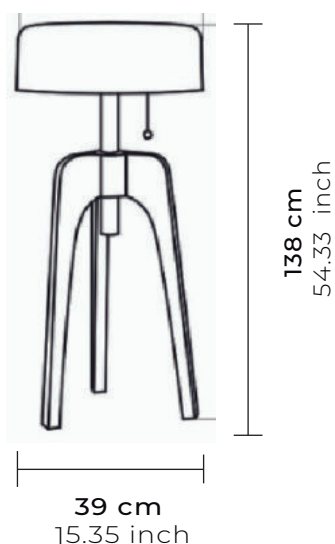

TRIPPI

PÁTINA PULIDA
POLISHED PATINA

Tipo
Type

Mesa
Table

Técnica
Technique

Hecha a mano
Handmade

Materiales
Materials

Cobre martillado, Madera Rosa Morada
Hammered Copper, Purple Pink Wood

Socket
Socket

Plástico reforzado E26/27 Certificado UL
Reinforced plastic E26/27 UL certificate

Cable
Cord

Textil, 1.80m, Grosor 3/8, Calibre 18AWG
Textile, 70.86inch, Thickness 3/8, Gauge 18AWG

Medidas
Measures

30cm Ø x 66cm alto
11.81inch Ø x 25.98inch height

Metros cúbicos
Cubic meters

0.1306 m³
5.1417 inch

Peso
Weight

6 kg
13.22 lb

Foco
Lightbulb

G45 LED, 4W, 300lm, 120-60 Hz, 2200 K
G45 LED, 4W, 300lm, 120-60 Hz, 2200 K