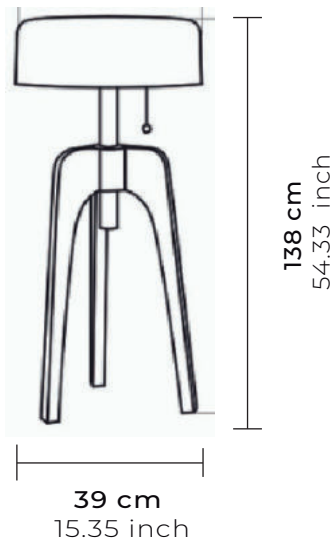

TRIPPI

PÁTINA CAFÉ OSCURO
DARK BROWN PATINA

Tipo
Type

Mesa
Table

Técnica
Technique

Hecha a mano
Handmade

Materiales
Materials

Cobre martillado, Madera Rosa Morada
Hammered Copper, Purple Pink Wood

Socket
Socket

Plástico reforzado E26/27 Certificado UL
Reinforced plastic E26/27 UL certificate

Cable
Cord

Textil, 1.80m, Grosor 3/8, Calibre 18AWG
Textile, 70.86inch, Thickness 3/8, Gauge 18AWG

Medidas
Measures

30cm Ø x 66cm alto
11.81inch Ø x 25.98inch height

Metros cúbicos
Cubic meters

0.1306 m³
5.1417 inch

Peso
Weight

6 kg
13.22 lb

Foco
Lightbulb

G45 LED, 4W, 300lm, 120-60 Hz, 2200 K
G45 LED, 4W, 300lm, 120-60 Hz, 2200 K

VARIANTES DEL MODELO

MODEL VARIANTS

CONTENIDO:

- Soporte para canope, 3/8.
- Foco G45 regulable LED, 420lm, 4.5W, 2700 Kv

INCLUDE:

- Support for canopy, 3/8.
- G45 dimmable LED spotlight, 420lm, 4.5W, 2700 Kv