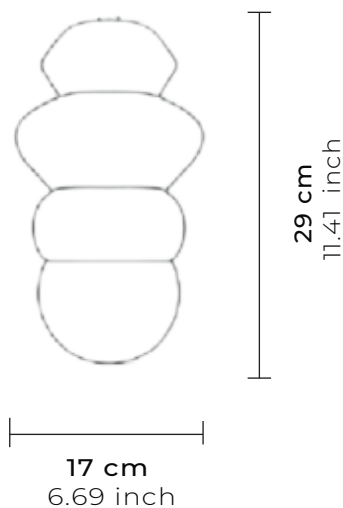

TERRA II

Tipo
Type

Colgante
Pendant

Técnica
Technique

Hecha a mano
Handmade

Materiales
Materials

Barro natural, Globo de vidrio satinado
Natural clay, satin glass globe

Socket
Socket

Plástico reforzado E26/27 Certificado UL
Reinforced plastic E26/27 UL certificate

Canope
Canopy

Aluminio 12.7cm Ø x 1.7cm alto
Aluminum 50inch Ø x 0.66 inch height

Cable
Cord

Textil, 1.80m, Grosor 3/8, Calibre 18AWG
Textile, 70.86inch, Thickness 3/8, Gauge 18AWG

Medidas
Measures

17cm Ø x 29cm alto
6.69inch Ø 11.41inch height

Metros cúbicos
Cubic meters

0.008381m³
0.3299 lb

Peso
Weight

3 kg
6.61 lb

Foco
Lightbulb

G95 Edison regulable LED, 700 lm, 7W 2200 K
G95 Edison dimeable LED, 700 lm, 7W 2200K

Soporte p/socket
Socket support

Pasacable de plástico para niple
Cable gland for nipple

Soporte p/canope
Canopy support

Pasacable de plástico
Plastic cable gland

Uso
IP Rating

Interior / Semi exterior
*Se recomienda el uso de exterior siempre y cuando sea un espacio techado
Indoor / Semi outdoor
*Outdoor use is always recommended and when it is a covered space

País de origen
Country of origin

México
México

NOTA:

TERRA II está hecha a mano con materiales naturales, por lo que pueden presentar variaciones en tamaño, color, forma y textura.

NOTE:

TERRA II is handmade with natural materials, so they may present variations in size, color, shape and texture.