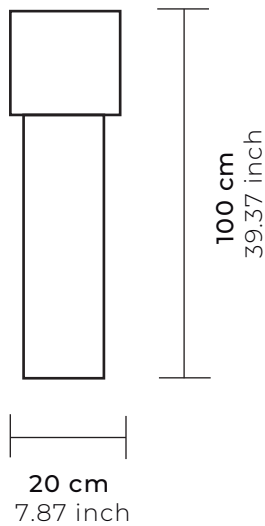

TAKINI

Tipo
Type

Colgante
Pendant

Técnica
Technique

Nudos macramé
Macrame knots

Materiales
Materials

Algodón natural
Natural cotton

Socket
Socket

Metalico, 210°C, 110-250V
Metallic, 210°C, 110-250V

Canope
Canopy

Aluminio 10cm Ø , 2cm alto
Aluminum 3.93inch Ø x 0.78inch height

Cable
Cord

1m largo, 18 AWG, 60°C, 300 V
39.37 lenght, 18 AWG, 60°C, 300 V

Medidas
Measures

20cm Ø x 100cm alto
7.87inch Ø x 39.37inch height

Metros cúbicos
Cubic meters

0.2 m³
7.874 inch

Estructura metálica
Metallic structure

Calibre 3/8 (9mm), herreria con pintura electroestatica
Gauger 3/8 (9mm), blacksmithing with electrostatic painting

Peso
Weight

3 kg
6.61 lb

Foco
Lightbulb

Recomendamos el uso de foco LED
We recommend the use of an LED bulb

Soporte p/socket
Socket support

Pasacable de plástico para niple
Cable gland for nipple

Soporte p/canope
Canopy support

Pasacable de plástico
Plastic cable gland

Uso
IP Rating

Interior / Semi exterior
*Se recomienda el uso de exterior siempre y cuando sea un espacio techado
Indoor / Semi outdoor
*Outdoor use is always recommended and when it is a covered space

País de origen
Country of origin

México
México

NOTA:

TAKINI esta hecha a mano con materiales naturales, por lo que pueden presentar variaciones en tamaño, color, forma y textura.

NOTE:

TAKINI is handmade with natural materials, so they may present variations in size, color, shape and texture.