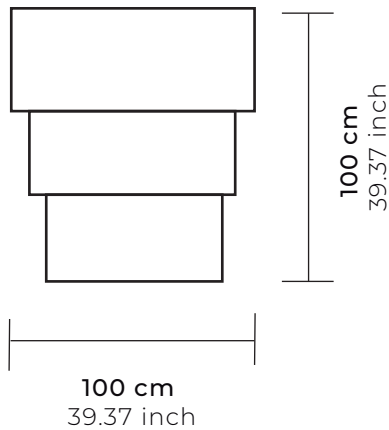

TAAK

Tipo
Type

Colgante
Pendant

Técnica
Technique

Hecho a mano
Handmade

Materiales
Materials

Algodón natural
Natural cotton

Socket
Socket

Metalico, 210°C, 110-250V
Metallic, 210°C, 110-250V

Canope
Canopy

Aluminio 10cm Ø , 2cm alto
Aluminum 3.93inch Ø x 0.78inch height

Cable
Cord

1m largo, 18 AWG, 60°C, 300 V
39.37 lenght, 18 AWG, 60°C, 300 V

Medidas
Measures

100cm Ø x 100cm alto
39.37inch Ø x 39.37inch height

Metros cúbicos
Cubic meters

1 m³
39.37 inch

Estructura metálica
Metallic structure

Calibre 3/8 (9mm), herreria con pintura electroestatica
Gauger 3/8 (9mm), blacksmithing with electrostatic painting

Peso
Weight

8 kg
17.63 lb

Foco
Lightbulb

Recomendamos el uso de foco LED
We recommend the use of an LED bulb

Soporte p/socket
Socket support

Pasacable de plástico para niple
Cable gland for nipple

Soporte p/canope
Canopy support

Pasacable de plástico
Plastic cable gland

Uso
IP Rating

Interior / Semi exterior
*Se recomienda el uso de exterior siempre y cuando sea un espacio techado
Indoor / Semi outdoor
*Outdoor use is always recommended and when it is a covered space

País de origen
Country of origin

México
México

NOTA:

TAAK esta hecha a mano con materiales naturales, por lo que pueden presentar variaciones en tamaño, color, forma y textura.

NOTE:

TAAK is handmade with natural materials, so they may present variations in size, color, shape and texture.