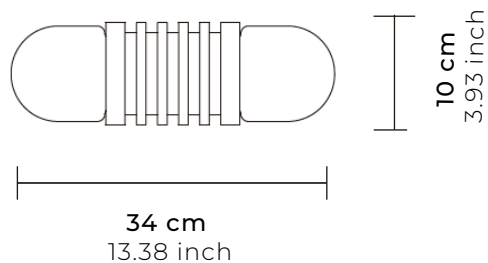

RIDA

NEGRO
BLACK

Tipo
Type

Colgante
Pendent

Técnica
Technique

Hecho a mano
Handmade

Materiales
Materials

Mármol, latón, pantalla de vidrio opalino
Marble, brass, lampshade opal glass

Socket
Socket

E26
E26

Cable
Cord

Plástico 10cm
Plastic 3.93inch

Medidas
Measures

34cm largo x 10cm alto
13.38inch $\varnothing$ x 3.93inch height

Metros cúbicos
Cubic meters

0.0034 m³
0.1338 inch

Foco
Lightbulb

No dimeable, 100 V, 60 Hz, 2 W, 160 ml
No dimeable, 100 V, 60 Hz, 2 W, 160 ml

Soporte p/socket
Socket support

Cople de acero, pasacable de refuerzo
Steel coupling, reinforcing cable gland

Uso
IP Rating

Interior / Semi exterior
*Se recomienda el uso de exterior siempre y cuando sea un espacio techado
Indoor / Semi outdoor
*Outdoor use is always recommended and when it is a covered space

País de origen
Country of origin

México
México

NOTA:

RIDA esta hecha a mano con materiales naturales, por lo que pueden presentar variaciones en tamaño, color, forma y textura.

NOTE:

RIDA is handmade with natural materials, so they may present variations in size, color, shape and texture.