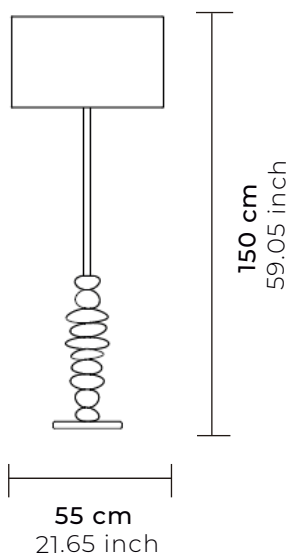

PENI

NEGRO
BLACK

Tipo
Type

Colgante
Pendent

Técnica
Technique

Hecho a mano
Handmade

Materiales
Materials

Mármol, pantalla textil
Marble, textile screen

Socket
Socket

E26
E26

Cable
Cord

Textil 10cm
Textile 3.93inch

Medidas
Measures

55cm largo x 150cm alto
21.65inch $\varnothing$ x 59.05inch height

Metros cúbicos
Cubic meters

1.2375 m³
48.7204 inch

Foco
Lightbulb

No dimeable, 125 V, 60 Hz, 25 W
No dimeable, 125 V, 60 Hz, 25 W

Soporte p/socket
Socket support

Cople de acero, pasacable de refuerzo
Steel coupling, reinforcing cable gland

Uso
IP Rating

Interior / Semi exterior
*Se recomienda el uso de exterior siempre y cuando sea un espacio techado
Indoor / Semi outdoor
*Outdoor use is always recommended and when it is a covered space

País de origen
Country of origin

México
México

NOTA:

PENI esta hecha a mano con materiales naturales, por lo que pueden presentar variaciones en tamaño, color, forma y textura.

NOTE:

PENI is handmade with natural materials, so they may present variations in size, color, shape and texture.