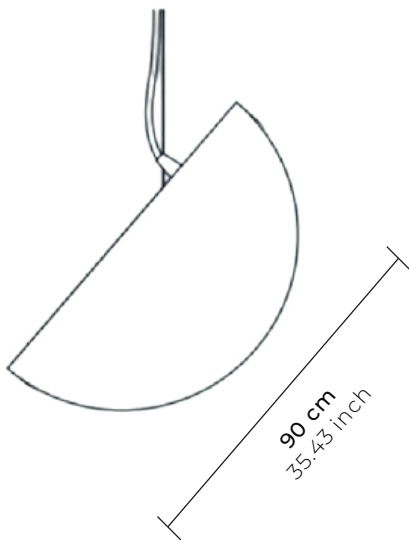

ÓPALO

PÁTINA DORADA
EXTRA GRANDE
GOLDEN PATINA
EXTRA LARGE

Tipo
Type

Colgante
Pendant

Técnica
Technique

Hecha a mano
Handmade

Materiales
Materials

Cobre martillado
Hammered copper

Socket
Socket

Plástico reforzado E26/27 Certificado UL
Reinforced plastic E26/27 UL certificate

Canope
Canopy

Aluminio 12.7cm Ø x 1.7cm alto
Aluminum 50inch Ø x 0.66 inch height

Cable
Cord

Textil, 1.80m, Grosor 3/8, Calibre 18AWG
Textile, 70.86inch, Thickness 3/8, Gauge 18AWG

Medidas
Measures

90cm Ø
35.43inch Ø

Peso
Weight

20 kg
44.09 lb

Foco
Lightbulb

G25 regulable LED, 300lm, 4W, 2200 K
G25 dimeable LED, 300lm, 4W, 2200 K

Soporte p/socket
Socket support

Pasacable de plástico para niple
Cable gland for nipple

Soporte p/canope
Canopy support

Pasacable de plástico
Plastic cable gland

Uso
IP Rating

Interior / Semi exterior
*Se recomienda el uso de exterior siempre y cuando sea un espacio techado
Indoor / Semi outdoor
*Outdoor use is always recommended and when it is a covered space

País de origen
Country of origin

México
México

NOTA:

ÓPALO esta hecha a mano con materiales naturales, por lo que pueden presentar variaciones en tamaño, color, forma y textura.

NOTE:

ÓPALO is handmade with natural materials, so they may present variations in size, color, shape and texture.