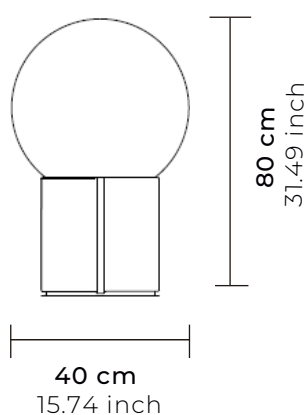

NOCTE

ÓNIX VERDE
GREEN ONYX

Tipo
Type

Colgante
Pendent

Técnica
Technique

Hecho a mano
Handmade

Materiales
Materials

Marmol, Pantalla de vidrio opalina
Marble, Opaline glass shade

Socket
Socket

E26
E26

Cable
Cord

Textil 10cm
Textile 3.93inch

Medidas
Measures

15cm largo x 25cm alto
5.90inch $\varnothing$ x 9.84inch height

Metros cúbicos
Cubic meters

0.00937 m³
0.36889 inch

Foco
Lightbulb

Dimeable, 125 V, 60 Hz, 25 W
Dimeable, 125 V, 60 Hz, 25 W

Soporte p/socket
Socket support

Cople de acero, pasacable de refuerzo
Steel coupling, reinforcing cable gland

Uso
IP Rating

Interior / Semi exterior
*Se recomienda el uso de exterior siempre y cuando sea un espacio techado
Indoor / Semi outdoor
*Outdoor use is always recommended and when it is a covered space

País de origen
Country of origin

México
México

NOTA:

NOCTE esta hecha a mano con materiales naturales, por lo que pueden presentar variaciones en tamaño, color, forma y textura.

NOTE:

NOCTE is handmade with natural materials, so they may present variations in size, color, shape and texture.