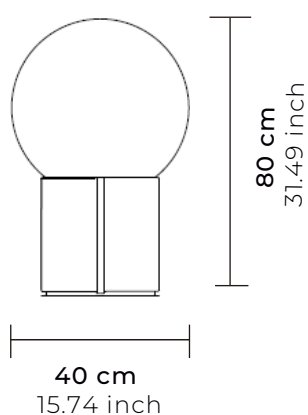

NOCTE

NEGRO
BLACK

Tipo

Type

Colgante

Pendent

Técnica

Technique

Hecho a mano

Handmade

Materiales

Materials

Marmol, Pantalla de vidrio opalina

Marble, Opaline glass shade

Socket

Socket

E26

E26

Cable

Cord

Textil 10cm

Textile 3.93inch

Medidas

Measures

15cm largo x 25cm alto

5.90inch $\varnothing$ x 9.84inch height

Metros cúbicos

Cubic meters

0.00937 m³

0.36889 inch

Foco

Lightbulb

Dimeable, 125 V, 60 Hz, 25 W

Dimeable, 125 V, 60 Hz, 25 W

Soporte p/socket

Socket support

Cople de acero, pasacable de refuerzo

Steel coupling, reinforcing cable gland

Uso

IP Rating

Interior / Semi exterior

*Se recomienda el uso de exterior siempre y cuando sea un espacio techado

Indoor / Semi outdoor

*Outdoor use is always recommended and when it is a covered space

País de origen

Country of origin

México

México

NOTA:

NOCTE esta hecha a mano con materiales naturales, por lo que pueden presentar variaciones en tamaño, color, forma y textura.

NOTE:

NOCTE is handmade with natural materials, so they may present variations in size, color, shape and texture.