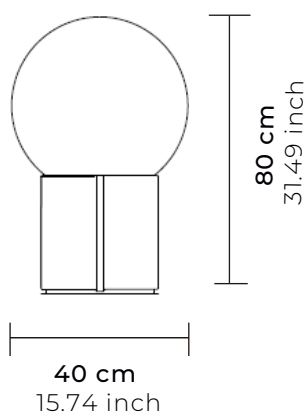

NOCTE

BASALTO
BASALT

Tipo
Type

Colgante
Pendent

Técnica
Technique

Hecho a mano
Handmade

Materiales
Materials

Basalto, Pantalla de vidrio opalina
Basalt, Opaline glass shade

Socket
Socket

E26
E26

Cable
Cord

Textil 10cm
Textile 3.93inch

Medidas
Measures

15cm largo x 25cm alto
5.90inch $\varnothing$ x 9.84inch height

Metros cúbicos
Cubic meters

0.00937 m³
0.36889 inch

Foco
Lightbulb

Dimeable, 125 V, 60 Hz, 25 W
Dimeable, 125 V, 60 Hz, 25 W

Soporte p/socket
Socket support

Cople de acero, pasacable de refuerzo
Steel coupling, reinforcing cable gland

Uso
IP Rating

Interior / Semi exterior
*Se recomienda el uso de exterior siempre y cuando sea un espacio techado
Indoor / Semi outdoor
*Outdoor use is always recommended and when it is a covered space

País de origen
Country of origin

México
México

NOTA:

NOCTE esta hecha a mano con materiales naturales, por lo que pueden presentar variaciones en tamaño, color, forma y textura.

NOTE:

NOCTE is handmade with natural materials, so they may present variations in size, color, shape and texture.