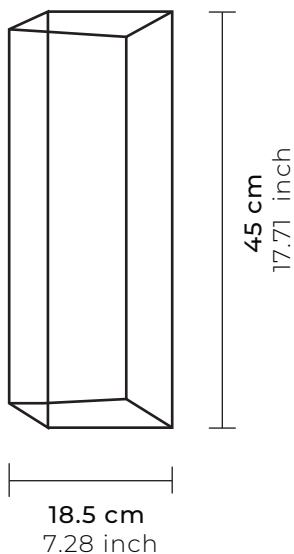

NICTÉ

GRANDE
LARGE

Tipo
Type

Colgante
Pendant

Técnica
Technique

Tejido a mano
Hand-woven

Materiales
Materials

Cascara de ratán natural
Natural rattan shell

Socket
Socket

Plástico reforzado E26/27 Certificado UL
Reinforced plastic E26/27 UL certificate

Canope
Canopy

Aluminio 12.7cm Ø x 1.7cm alto
Aluminum 50inch Ø x 0.66 inch height

Cable
Cord

1.5m largo / calibre 2x18
59.05inch length / 2x18 gauge

Medidas
Measures

18.5cm Ø x 45cm alto
7.28inch Ø x 17.71inch height

Metros cúbicos
Cubic meters

0.03746 m³
1.474803 inch

Peso
Weight

0.6 kg
1.32 lb

Estructura
Structure

Calibre 3/8 (9mm) Acabado: pintada al horno con pintura electrostática
3/8 gauge (9mm)
Finish: baked painted with electrostatic painting

Foco
Lightbulb

Recomendamos el uso de foco LED
We recommend the use of an LED bulb

Soporte p/socket
Socket support

Pasacable de plástico para niple
Cable gland for nipple

Soporte p/canope
Canopy support

Pasacable de plástico
Plastic cable gland

Uso
IP Rating

Interior / Semi exterior
*Se recomienda el uso de exterior siempre y cuando sea un espacio techado
Indoor / Semi outdoor
*Outdoor use is always recommended and when it is a covered space

País de origen
Country of origin

México
México

NOTA:

NICTÉ esta hecha a mano con materiales naturales, por lo que pueden presentar variaciones en tamaño, color, forma y textura.

NOTE:

NICTÉ is handmade with natural materials, so they may present variations in size, color, shape and texture.