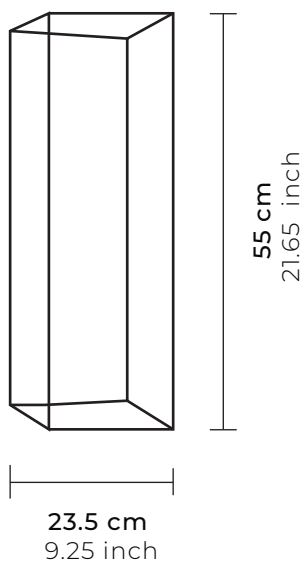

Socket
Socket

Plástico reforzado E26/27 Certificado UL
Reinforced plastic E26/27 UL certificate

Canope
Canopy

Aluminio 12.7cm Ø x 1.7cm alto
Aluminum 50inch Ø x 0.66 inch height

Cable
Cord

1.5m largo / calibre 2x18
59.05inch length / 2x18 gauge

Medidas
Measures

18.5cm Ø x 45cm alto
7.28inch Ø x 17.71inch height

Metros cúbicos
Cubic meters

0.03746 m³
1.474803 inch

Peso
Weight

0.6 kg
1.32 lb

Estructura
Structure

Calibre 3/8 (9mm) Acabado: pintada al horno con pintura electrostática
3/8 gauge (9mm)
Finish: baked painted with electrostatic painting

PRODUCT INSTRUCTIONS:

Clean with a dry cloth, do not apply substances as they can damage the product. For indoor use only. The use of an LED bulb is highly recommended.

NICTÉ

EXTRA GRANDE
EXTRA LARGE

Tipo Type	Colgante Pendant
Técnica Technique	Tejido a mano Hand-woven
Materiales Materials	Cascara de ratán natural Natural rattan shell
Socket Socket	Plástico reforzado E26/27 Certificado UL Reinforced plastic E26/27 UL certificate
Canope Canopy	Aluminio 12.7cm Ø x 1.7cm alto Aluminum 50inch Ø x 0.66 inch height
Cable Cord	1.5m largo / calibre 2x18 59.05inch length / 2x18 gauge
Medidas Measures	23.5cm Ø x 55cm alto 9.25inch Ø x 21.65inch height
Metros cúbicos Cubic meters	0.0487 m³ 1.9173 inch
Peso Weight	0.8 kg 1.76 lb
Estructura Structure	Calibre 3/8 (9mm) Acabado: pintada al horno con pintura electrostática 3/8 gauge (9mm) Finish: baked painted with electrostatic painting
Foco Lightbulb	Recomendamos el uso de foco LED We recommend the use of an LED bulb
Soporte p/socket Socket support	Pasacable de plástico para niple Cable gland for nipple
Soporte p/canope Canopy support	Pasacable de plástico Plastic cable gland
Uso IP Rating	Interior / Semi exterior *Se recomienda el uso de exterior siempre y cuando sea un espacio techado Indoor / Semi outdoor *Outdoor use is always recommended and when it is a covered space
País de origen Country of origin	México México