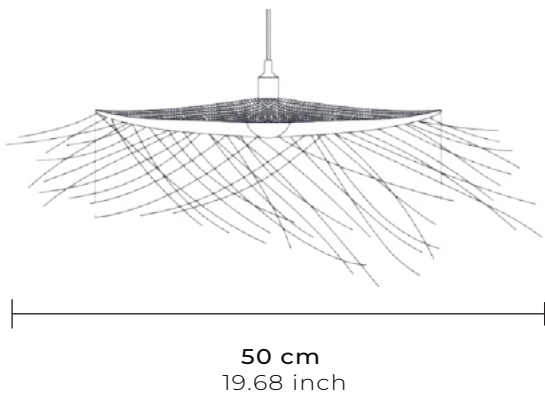

MILLA

NEGRO AZULADO

MEDIANO

BLuish BLACK
MEDIUM

Tipo
Type

Colgante
Pendant

Técnica
Technique

Hecha a mano
Handmade

Materiales
Materials

Palma natural teñida
Natural palm dyed

Socket
Socket

**Porcelana, Diseño en aluminio, Dorado
Certificado UL**
Porcelain, Design in aluminum, Gold
UL certificate

Canope
Canopy

Aluminio 12.7cm Ø x 1.7cm alto
Aluminum 50inch Ø x 0.66 inch height

Cable
Cord

Textil, 1.80m, Grosor 3/8, Calibre 18AWG
Textile, 70.86inch, Thickness 3/8, Gauge 18AWG

Medidas
Measures

50cm Ø
19.68inch Ø

Peso
Weight

2 kg
4.40 lb

Foco
Lightbulb

**G95 medio cromo no regulable LED,
700 lm, 7W, 2200 K**
G95 Edison no regulable LED, 700 lm, 7W 2200 K
*un tipo de foco a elegir
G95 Half Chrome Non-Dimmable LED,
700lm, 7W, 2200K
G95 Edison non-dimmable LED, 700 lm, 7W 2200K
*a type of light bulb to choose

Soporte p/socket
Socket support

Pasacable de plástico para niple
Cable gland for nipple

Soporte p/canope
Canopy support

Pasacable de plástico
Plastic cable gland

Uso
IP Rating

Interior / Semi exterior
***Se recomienda el uso de exterior siempre
y cuando sea un espacio techado**
Indoor / Semi outdoor
***Outdoor use is always recommended
and when it is a covered space**

País de origen
Country of origin

México
México

NOTA:

MILLA esta hecha a mano con materiales naturales, por lo que pueden presentar variaciones en tamaño, color, forma y textura.

NOTE:

MILLA is handmade with natural materials, so they may present variations in size, color, shape and texture.