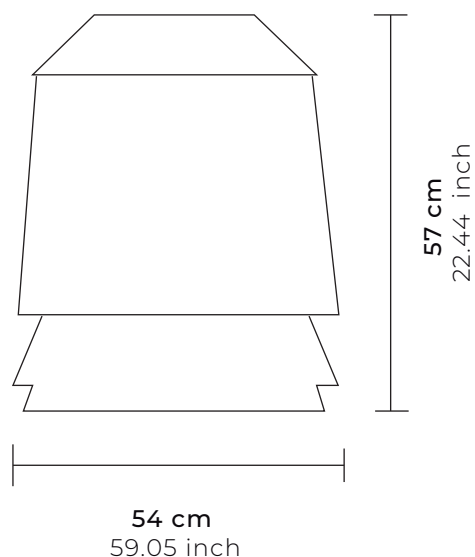

LUUM

EXTRA GRANDE
EXTRA LARGE

Tipo
Type

Colgante
Pendant

Técnica
Technique

Tejida y soldada a mano
Hand woven and welded

Materiales
Materials

Yute natural 2 cabos
2-ply natural jute

Socket
Socket

Plástico reforzado E26/27 Certificado UL
Reinforced plastic E26/27 UL certificate

Canope
Canopy

Aluminio 12.7cm Ø x 1.7cm alto
Aluminum 50inch Ø x 0.66 inch height

Cable
Cord

1.5m largo, Calibre 2x18
59.05inch length / 2x18 gauge

Medidas
Measures

54cm Ø x 66cm alto
21.25inch Ø x 25.98inch height

Metros cúbicos
Cubic meters

0.0723m³
2.846inch

Estructura metálica
Metallic structure

Calibre 3/8 (9mm) Acabado: pintada al horno con pintura electrostática
3/8 gauge (9mm)
Finish: baked painted with electrostatic painting

Peso
Weight

4.3 kg
9.47 lb

Foco
Lightbulb

Recomendamos el uso de foco LED
We recommend the use of an LED bulb

Soporte p/socket
Socket support

Pasacable de plástico para niple
Cable gland for nipple

Soporte p/canope
Canopy support

Pasacable de plástico
Plastic cable gland

Uso
IP Rating

Interior / Semi exterior
*Se recomienda el uso de exterior siempre y cuando sea un espacio techado
Indoor / Semi outdoor
*Outdoor use is always recommended and when it is a covered space

País de origen
Country of origin

México
México

NOTA:

LUUM esta hecha a mano con materiales naturales, por lo que pueden presentar variaciones en tamaño, color, forma y textura.

NOTE:

LUUM is handmade with natural materials, so they may present variations in size, color, shape and texture.