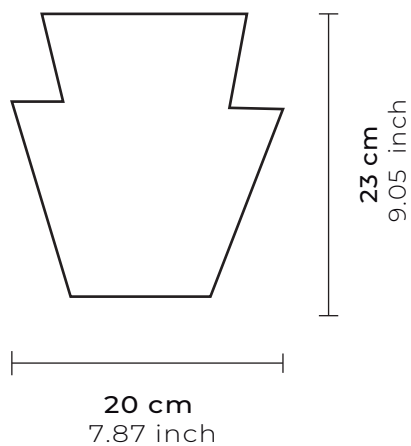

LA PILA

PÁTINA NEGRA & DORADO
BLACK AND GOLD PATINA

Tipo
Type

Colgante
Pendant

Técnica
Technique

Hecha a mano
Handmade

Materiales
Materials

Cobre
Copper

Socket
Socket

Plástico reforzado E26/27 Certificado UL
Reinforced plastic E26/27 UL certificate

Canope
Canopy

Aluminio 12.7cm Ø x 1.7cm alto
Aluminum 50inch Ø x 0.66 inch height

Cable
Cord

Textil, 1.80m, Grosor 3/8, Calibre 18AWG
Textile, 70.86inch, Thickness 3/8, Gauge 18AWG

Medidas
Measures

20cm Ø x 23cm alto
7.87inch Ø 9.05inch height

Metros cúbicos
Cubic meters

0.01058m³
0.41653 lb

Peso
Weight

2 kg
4.4 lb

Foco
Lightbulb

LED regulable G45, 40W, 420 lm
120vlt, 2700K, E26
LED regulable G45, 40W, 420 lm
120vlt, 2700K, E26

Soporte p/socket
Socket support

Pasacable de plástico para niple
Cable gland for nipple

Soporte p/canope
Canopy support

Pasacable de plástico
Plastic cable gland

Uso
IP Rating

Interior / Semi exterior
*Se recomienda el uso de exterior siempre y cuando sea un espacio techado
Indoor / Semi outdoor
*Outdoor use is always recommended and when it is a covered space

País de origen
Country of origin

México
México

NOTA:

LA PILA esta hecha a mano con materiales naturales, por lo que pueden presentar variaciones en tamaño, color, forma y textura.

NOTE:

LA PILA is handmade with natural materials, so they may present variations in size, color, shape and texture.