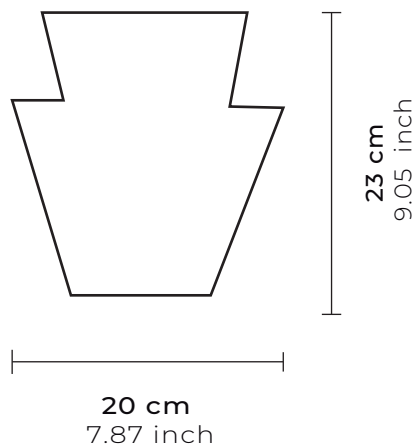

LA PILA

PÁTINA BLANCA & DORADO
WHITE AND GOLD PATINA

Tipo
Type

Colgante
Pendant

Técnica
Technique

Hecha a mano
Handmade

Materiales
Materials

Cobre
Copper

Socket
Socket

Plástico reforzado E26/27 Certificado UL
Reinforced plastic E26/27 UL certificate

Canope
Canopy

Aluminio 12.7cm Ø x 1.7cm alto
Aluminum 50inch Ø x 0.66 inch height

Cable
Cord

Textil, 1.80m, Grosor 3/8, Calibre 18AWG
Textile, 70.86inch, Thickness 3/8, Gauge 18AWG

Medidas
Measures

20cm Ø x 23cm alto
7.87inch Ø x 9.05inch height

Metros cúbicos
Cubic meters

0.01058m³
0.41653 lb

Peso
Weight

2 kg
4.4 lb

Foco
Lightbulb

LED regulable G45, 40W, 420 lm
120vlt, 2700K, E26
LED regulable G45, 40W, 420 lm
120vlt, 2700K, E26

Soporte p/socket
Socket support

Pasacable de plástico para niple
Cable gland for nipple

Soporte p/canope
Canopy support

Pasacable de plástico
Plastic cable gland

Uso
IP Rating

Interior / Semi exterior
*Se recomienda el uso de exterior siempre y cuando sea un espacio techado
Indoor / Semi outdoor
*Outdoor use is always recommended and when it is a covered space

País de origen
Country of origin

México
México

NOTA:

LA PILA esta hecha a mano con materiales naturales, por lo que pueden presentar variaciones en tamaño, color, forma y textura.

NOTE:

LA PILA is handmade with natural materials, so they may present variations in size, color, shape and texture.