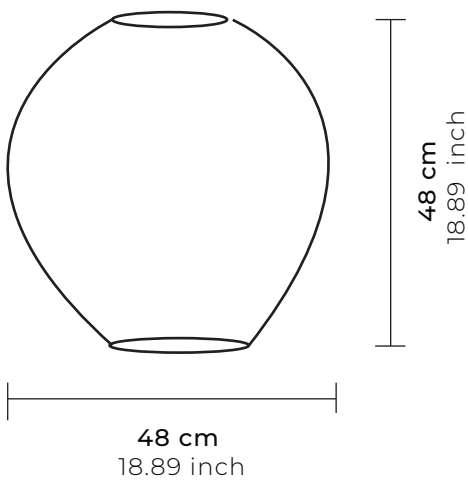

KAUIL

GRANDE
LARGE

Tipo
Type

Tejido a mano
Hand-woven

Técnica
Technique

Colgante
Pendant

Materiales
Materials

Mimbre natural
Natural wicker

Socket
Socket

Plástico reforzado E26/27 Certificado UL
Reinforced plastic E26/27 UL certificate

Canope
Canopy

Aluminio 12.7cm Ø x 1.7cm alto
Aluminum 50inch Ø x 0.66 inch height

Cable
Cord

1.5m largo / calibre 2x18
59.05inch lenght / 2x18 gauge

Medidas
Measures

48cm Ø x 48cm alto
18.89inch Ø x 18.89inch height

Metros cúbicos
Cubic meters

0.1105 m³
4.3503 inch

Peso
Weight

2.0 kg
4.40 lb

Estructura
Structure

Calibre 3/8 (9mm) Acabado: pintada al horno con pintura electrostática
3/8 gauge (9mm)
Finish: baked painted with electrostatic painting

Foco
Lightbulb

Recomendamos el uso de foco LED
We recommend the use of an LED bulb

Soporte p/socket
Socket support

Pasacable de plástico para niple
Cable gland for nipple

Soporte p/canope
Canopy support

Pasacable de plástico
Plastic cable gland

Uso
IP Rating

Interior / Semi exterior
*Se recomienda el uso de exterior siempre y cuando sea un espacio techado
Indoor / Semi outdoor
*Outdoor use is always recommended and when it is a covered space

País de origen
Country of origin

México
México

NOTA:

KAUIL esta hecha a mano con materiales naturales, por lo que pueden presentar variaciones en tamaño, color, forma y textura.

NOTE:

KAUIL is handmade with natural materials, so they may present variations in size, color, shape and texture.