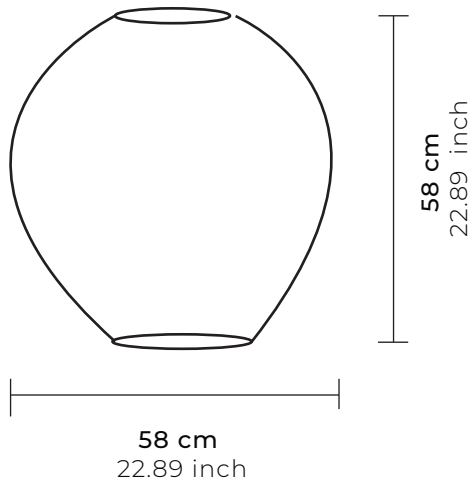

KAUIL

EXTRA GRANDE
EXTRA LARGE

Tipo
Type

Tejido a mano
Hand-woven

Técnica
Technique

Colgante
Pendant

Materiales
Materials

Mimbre natural
Natural wicker

Socket
Socket

Plástico reforzado E26/27 Certificado UL
Reinforced plastic E26/27 UL certificate

Canope
Canopy

Aluminio 12.7cm Ø x 1.7cm alto
Aluminum 50inch Ø x 0.66 inch height

Cable
Cord

1.5m largo, Calibre 2x18
59.05inch length / 2x18 gauge

Medidas
Measures

58cm Ø x 58cm alto
22.83inch Ø x 22.89inch height

Metros cúbicos
Cubic meters

0.1951 m³
7.6811 inch

Peso
Weight

3.0 kg
6.61 lb

Estructura
Structure

Calibre 3/8 (9mm) Acabado: pintada al horno con pintura electrostática
3/8 gauge (9mm)
Finish: baked painted with electrostatic painting

Foco
Lightbulb

Recomendamos el uso de foco LED
We recommend the use of an LED bulb

Soporte p/socket
Socket support

Pasacable de plástico para niple
Cable gland for nipple

Soporte p/canope
Canopy support

Pasacable de plástico
Plastic cable gland

Uso
IP Rating

Interior / Semi exterior
*Se recomienda el uso de exterior siempre y cuando sea un espacio techado
Indoor / Semi outdoor
*Outdoor use is always recommended and when it is a covered space

País de origen
Country of origin

México
México

NOTA:

KAUIL esta hecha a mano con materiales naturales, por lo que pueden presentar variaciones en tamaño, color, forma y textura.

NOTE:

KAUIL is handmade with natural materials, so they may present variations in size, color, shape and texture.