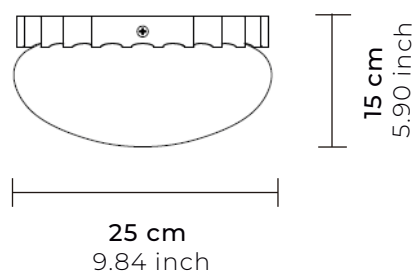

NOTA:

KARY esta hecha a mano con materiales naturales, por lo que pueden presentar variaciones en tamaño, color, forma y textura.

NOTE:

KARY is handmade with natural materials, so they may present variations in size, color, shape and texture.