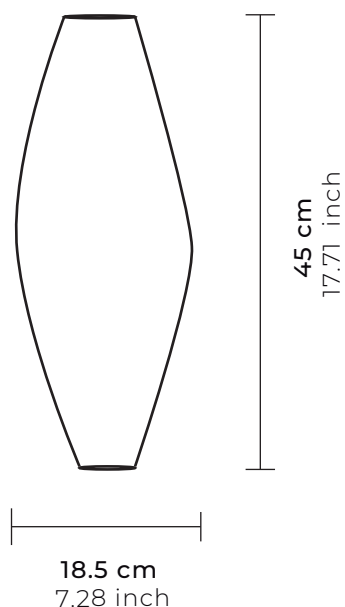

KAAK

GRANDE
LARGE

Tipo
Type

Colgante
Pendant

Técnica
Technique

Tejido a mano
Hand-woven

Materiales
Materials

Mimbre natural
Natural wicker

Socket
Socket

Plástico reforzado E26/27 Certificado UL
Reinforced plastic E26/27 UL certificate

Canope
Canopy

Aluminio 12.7cm Ø x 1.7cm alto
Aluminum 50inch Ø x 0.66 inch height

Cable
Cord

1.5m largo, Calibre 2x18
59.05inch length / 2x18 gauge

Medidas
Measures

18.5cm Ø x 45cm alto
7.28inch Ø x 17.71inch height

Metros cúbicos
Cubic meters

0.03746 m³
1.4748 inch

Peso
Weight

0.6 kg
1.32 lb

Estructura
Structure

Calibre 3/8 (9mm) Acabado: pintada al horno con pintura electrostática
3/8 gauge (9mm)
Finish: baked painted with electrostatic painting

Foco
Lightbulb

Recomendamos el uso de foco LED
We recommend the use of an LED bulb

Soporte p/socket
Socket support

Pasacable de plástico para nipple
Cable gland for nipple

Soporte p/canope
Canopy support

Pasacable de plástico
Plastic cable gland

Uso
IP Rating

Interior / Semi exterior
*Se recomienda el uso de exterior siempre y cuando sea un espacio techado
Indoor / Semi outdoor
*Outdoor use is always recommended and when it is a covered space

País de origen
Country of origin

México
México

NOTA:

KAAK esta hecha a mano con materiales naturales, por lo que pueden presentar variaciones en tamaño, color, forma y textura.

NOTE:

KAAK is handmade with natural materials, so they may present variations in size, color, shape and texture.