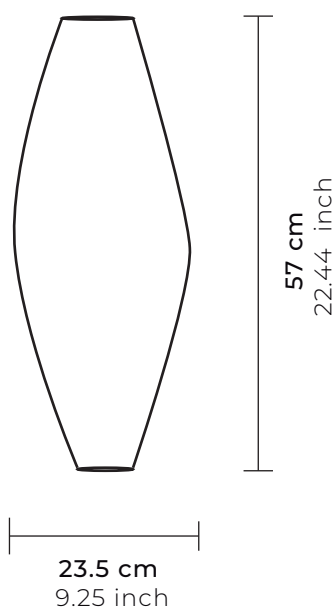

KAAK

EXTRA GRANDE
EXTRA LARGE

Tipo Type	Colgante Pendant
Técnica Technique	Tejido a mano Hand-woven
Materiales Materials	Mimbre natural Natural wicker
Socket Socket	Plástico reforzado E26/27 Certificado UL Reinforced plastic E26/27 UL certificate
Canope Canopy	Aluminio 12.7cm Ø x 1.7cm alto Aluminum 50inch Ø x 0.66 inch height
Cable Cord	1.5m largo, Calibre 2x18 59.05inch length / 2x18 gauge
Medidas Measures	23.5cm Ø x 57cm alto 9.25inch Ø x 22.44inch height
Metros cúbicos Cubic meters	0.07635 m3 3.0059 inch
Peso Weight	0.8 kg 1.76 lb
Estructura Structure	Calibre 3/8 (9mm) Acabado: pintada al horno con pintura electrostática 3/8 gauge (9mm) Finish: baked painted with electrostatic painting
Foco Lightbulb	Recomendamos el uso de foco LED We recommend the use of an LED bulb
Soporte p/socket Socket support	Pasacable de plástico para niple Cable gland for nipple
Soporte p/canope Canopy support	Pasacable de plástico Plastic cable gland
Uso IP Rating	Interior / Semi exterior *Se recomienda el uso de exterior siempre y cuando sea un espacio techado Indoor / Semi outdoor *Outdoor use is always recommended and when it is a covered space
País de origen Country of origin	México México

NOTA:

KAAK esta hecha a mano con materiales naturales, por lo que pueden presentar variaciones en tamaño, color, forma y textura.

NOTE:

KAAK is handmade with natural materials, so they may present variations in size, color, shape and texture.