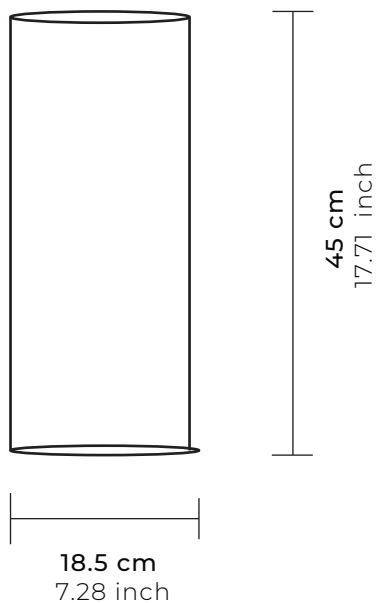

IXQUIC

GRANDE
LARGE

Tipo Type	Colgante Pendant
Técnica Technique	Tejido a mano Hand-woven
Materiales Materials	Mimbre natural Natural wicker
Socket Socket	Plástico reforzado E26/27 Certificado UL Reinforced plastic E26/27 UL certificate
Canope Canopy	Aluminio 12.7cm Ø x 1.7cm alto Aluminum 50inch Ø x 0.66 inch height
Cable Cord	1.5m largo, Calibre 2x18 59.05inch lenght / 2x18 gauge
Medidas Measures	18.5cm Ø x 45cm alto 7.28inch Ø x 17.71inch height
Metros cúbicos Cubic meters	0.03746 m3 1.4748 inch
Peso Weight	0.6 kg 1.32 lb
Estructura Structure	Calibre 3/8 (9mm) Acabado: pintada al horno con pintura electrostática 3/8 gauge (9mm) Finish: baked painted with electrostatic painting
Foco Lightbulb	Recomendamos el uso de foco LED We recommend the use of an LED bulb
Soporte p/socket Socket support	Pasacable de plástico para niple Cable gland for nipple
Soporte p/canope Canopy support	Pasacable de plástico Plastic cable gland
Uso IP Rating	Interior / Semi exterior *Se recomienda el uso de exterior siempre y cuando sea un espacio techado Indoor / Semi outdoor *Outdoor use is always recommended and when it is a covered space
País de origen Country of origin	México México

Canope
Canopy

Aluminio 12.7cm Ø x 1.7cm alto
Aluminum 50inch Ø x 0.66 inch height

Cable
Cord

1.5m largo, Calibre 2x18
59.05inch length / 2x18 gauge

Medidas
Measures

23.5cm Ø x 55cm alto
9.25inch Ø x 21.65inch height

Metros cúbicos
Cubic meters

0.07108 m³
2.7984 inch

Peso
Weight

0.8 kg
1.76 lb

Estructura
Structure

Calibre 3/8 (9mm) Acabado: pintada al horno con pintura electrostática
3/8 gauge (9mm)
Finish: baked painted with electrostatic painting