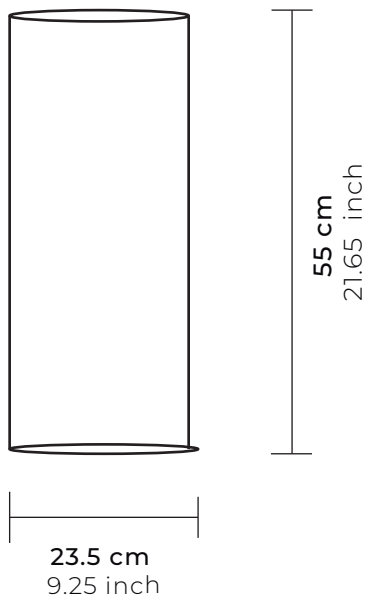

IXQUIC

EXTRA GRANDE
EXTRA LARGE

Tipo
Type

Colgante
Pendant

Técnica
Technique

Tejido a mano
Hand-woven

Materiales
Materials

Mimbre natural
Natural wicker

Socket
Socket

Plástico reforzado E26/27 Certificado UL
Reinforced plastic E26/27 UL certificate

Canope
Canopy

Aluminio 12.7cm Ø x 1.7cm alto
Aluminum 50inch Ø x 0.66 inch height

Cable
Cord

1.5m largo, Calibre 2x18
59.05inch length / 2x18 gauge

Medidas
Measures

23.5cm Ø x 55cm alto
9.25inch Ø x 21.65inch height

Metros cúbicos
Cubic meters

0.07108 m³
2.7984 inch

Peso
Weight

0.8 kg
1.76 lb

Estructura
Structure

Calibre 3/8 (9mm) Acabado: pintada al horno con pintura electrostática
3/8 gauge (9mm)
Finish: baked painted with electrostatic painting

Foco
Lightbulb

Recomendamos el uso de foco LED
We recommend the use of an LED bulb

Soporte p/socket
Socket support

Pasacable de plástico para nipple
Cable gland for nipple

Soporte p/canope
Canopy support

Pasacable de plástico
Plastic cable gland

Uso
IP Rating

Interior / Semi exterior
*Se recomienda el uso de exterior siempre y cuando sea un espacio techado
Indoor / Semi outdoor
*Outdoor use is always recommended and when it is a covered space

País de origen
Country of origin

México
México

NOTA:

IXQUIC esta hecha a mano con materiales naturales, por lo que pueden presentar variaciones en tamaño, color, forma y textura.

NOTE:

IXQUIC is handmade with natural materials, so they may present variations in size, color, shape and texture.