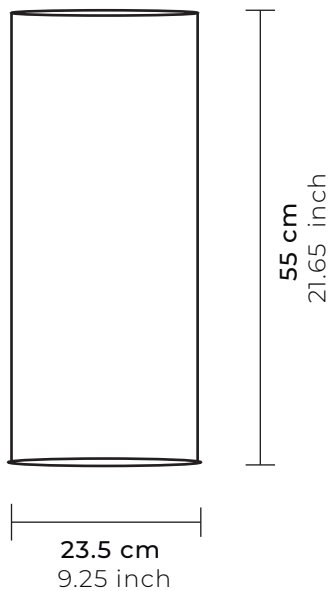

Tipo
Type

Colgante
Pendant

Técnica
Technique

Tejido a mano
Hand-woven

Materiales
Materials

Cintilla de ratán natural
Natural rattan ribbon

Socket
Socket

Plástico reforzado E26/27 Certificado UL
Reinforced plastic E26/27 UL certificate

Canope
Canopy

Aluminio 12.7cm Ø x 1.7cm alto
Aluminum 50inch Ø x 0.66 inch height

Cable
Cord

1.5m largo / calibre 2x18
59.05inch length / 2x18 gauge

Medidas
Measures

23.5cm Ø x 55cm alto
9.25inch Ø x 21.65inch height

Metros cúbicos
Cubic meters

0.07108 m³
2.7984 inch

Peso
Weight

0.8 kg
1.76 lb

Estructura
Structure

Ratán, Calibre 13mm
Rattan, Gauge 0.5118inch

Foco
Lightbulb

Recomendamos el uso de foco LED
We recommend the use of an LED bulb

Soporte p/socket
Socket support

Pasacable de plástico para niple
Cable gland for nipple

Soporte p/canope
Canopy support

Pasacable de plástico
Plastic cable gland

Uso
IP Rating

Interior / Semi exterior
*Se recomienda el uso de exterior siempre y cuando sea un espacio techado
Indoor / Semi outdoor
*Outdoor use is always recommended and when it is a covered space

País de origen
Country of origin

México
México

NOTA:

IIK esta hecha a mano con materiales naturales, por lo que pueden presentar variaciones en tamaño, color, forma y textura.

NOTE:

IIK is handmade with natural materials, so they may present variations in size, color, shape and texture.