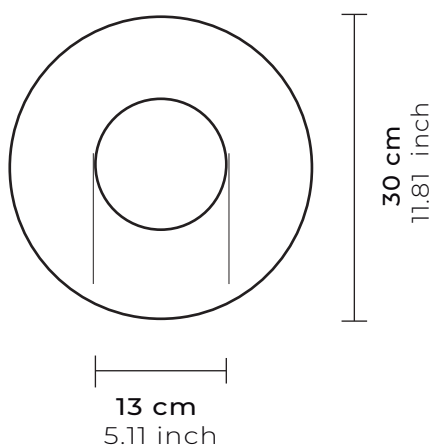

GRANADA

PÁTINA PULIDA
POLISHED PATINA

Tipo
Type

Pared
Wall

Técnica
Technique

Hecha a mano
Handmade

Materiales
Materials

Cobre martillado, globo de vidrio mate
Hammered Copper, Purple Pink Wood

Socket
Socket

Aluminio, sencillo aislado, 4cm
Aluminum, single insulated, 1.57inch

Canope
Canopy

A muro, Acero, 12cm Ø
To wall, Steel, 12cm Ø

Medidas
Measures

13cm Ø interno x 30cm Ø externo
5.11inch Ø x 11.81inch lenght

Peso
Weight

2 kg
4.40 lb

Foco
Lightbulb

G45 regulable LED, 420lm, 4.5W, 2700 K
G45 dimeable LED, 420lm, 4.5W, 2700 K

Soporte p/canope
Canopy support

Tuerca 3/8 para sujetar peso
3/8 nut to hold weight

Uso
IP Rating

Interior / Semi exterior
*Se recomienda el uso de exterior siempre y cuando sea un espacio techado
Indoor / Semi outdoor
*Outdoor use is always recommended and when it is a covered space

País de origen
Country of origin

México
México

NOTA:

GRANADA esta hecha a mano con materiales naturales, por lo que pueden presentar variaciones en tamaño, color, forma y textura.

NOTE:

GRANADA is handmade with natural materials, so they may present variations in size, color, shape and texture.