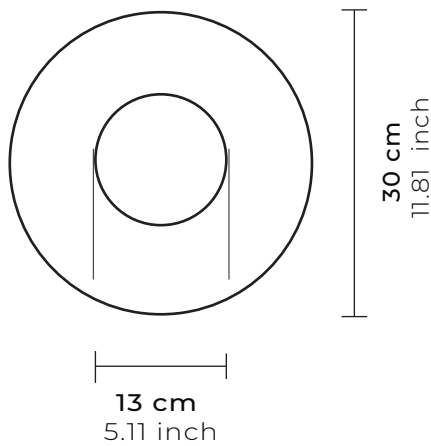

GRANADA

PÁTINA NIQUELADA
NICKEL PLATED PATINA

Tipo
Type

Pared
Wall

Técnica
Technique

Hecha a mano
Handmade

Materiales
Materials

Cobre martillado, globo de vidrio mate
Hammered Copper, Purple Pink Wood

Socket
Socket

Aluminio, sencillo aislado, 4cm
Aluminum, single insulated, 1.57inch

Canope
Canopy

A muro, Acero, 12cm Ø
To wall, Steel, 12cm Ø

Medidas
Measures

13cm Ø interno x 30cm Ø externo
5.11inch Ø x 11.81inch lenght

Peso
Weight

2 kg
4.40 lb

Foco
Lightbulb

G45 regulable LED, 420lm, 4.5W, 2700 K
G45 dimeable LED, 420lm, 4.5W, 2700 K

Soporte p/canope
Canopy support

Tuerca 3/8 para sujetar peso
3/8 nut to hold weight

Uso
IP Rating