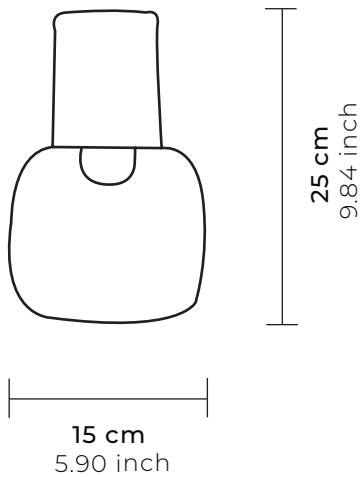

DODONEA

PÁTINA TURQUESA
TURQUOISE PATINA

Tipo
Type

Colgante
Pendant

Técnica
Technique

Hecha a mano
Handmade

Materiales
Materials

Cobre martillado, pantalla de vidrio
Hammered copper, glass shade

Socket
Socket

Plástico reforzado E26/27 Certificado UL
Reinforced plastic E26/27 UL certificate

Canope
Canopy

Aluminio 12.7cm Ø x 1.7cm alto
Aluminum 50inch Ø x 0.66 inch height

Cable
Cord

Textil, 1.80m, Grosor 3/8, Calibre 18AWG
Textile, 70.86inch, Thickness 3/8, Gauge 18AWG

Medidas
Measures

15cm ancho x 25cm alto
5.90inch width x 9.84inch height

Metros cúbicos
Cubic meters

0.00562m³
0.22125 inch

Peso
Weight

2 kg
4.40 lb

Foco
Lightbulb

G25 regulable LED, 300lm, 4W, 2200 K
G25 dimeable LED, 300lm, 4W, 2200 K

Soporte p/socket
Socket support

Pasacable de plástico para niple
Cable gland for nipple

Soporte p/canope
Canopy support

Pasacable de plástico
Plastic cable gland

Uso
IP Rating

Interior / Semi exterior
*Se recomienda el uso de exterior siempre y cuando sea un espacio techado
Indoor / Semi outdoor
*Outdoor use is always recommended and when it is a covered space

País de origen
Country of origin

México
México

NOTA:

DODONEA esta hecha a mano con materiales naturales, por lo que pueden presentar variaciones en tamaño, color, forma y textura.

NOTE:

DODONEA is handmade with natural materials, so they may present variations in size, color, shape and texture.