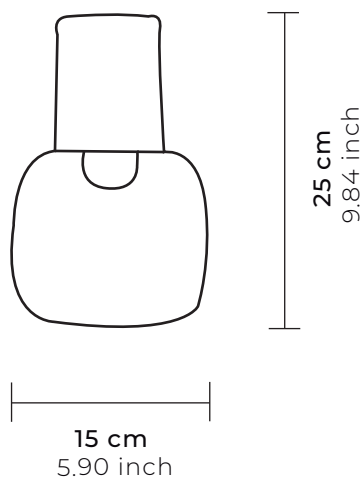

DODONEA

PÁTINA PULIDA
POLISHED PATINA

Tipo
Type

Colgante
Pendant

Técnica
Technique

Hecha a mano
Handmade

Materiales
Materials

Cobre martillado, pantalla de vidrio
Hammered copper, glass shade

Socket
Socket

Plástico reforzado E26/27 Certificado UL
Reinforced plastic E26/27 UL certificate

Canope
Canopy

Aluminio 12.7cm Ø x 1.7cm alto
Aluminum 50inch Ø x 0.66 inch height

Cable
Cord

Textil, 1.80m, Grosor 3/8, Calibre 18AWG
Textile, 70.86inch, Thickness 3/8, Gauge 18AWG

Medidas
Measures

15cm ancho x 25cm alto
5.90inch width x 9.84inch height

Metros cúbicos
Cubic meters

0.00562m³
0.22125 inch

Peso
Weight

2 kg
4.40 lb

Foco
Lightbulb

G25 regulable LED, 300lm, 4W, 2200 K
G25 dimeable LED, 300lm, 4W, 2200 K

Soporte p/socket
Socket support

Pasacable de plástico para niple
Cable gland for nipple

Soporte p/canope
Canopy support

Pasacable de plástico
Plastic cable gland

Uso
IP Rating

Interior / Semi exterior
*Se recomienda el uso de exterior siempre y cuando sea un espacio techado
Indoor / Semi outdoor
*Outdoor use is always recommended and when it is a covered space

País de origen
Country of origin

México
México

NOTA:

DODONEA esta hecha a mano con materiales naturales, por lo que pueden presentar variaciones en tamaño, color, forma y textura.

NOTE:

DODONEA is handmade with natural materials, so they may present variations in size, color, shape and texture.