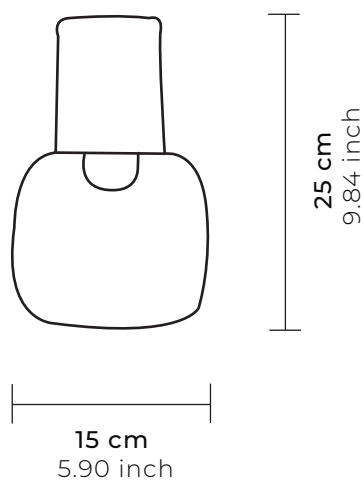

DODONEA

PÁTINA CROMADA
CHROME PATINA

Tipo
Type

Colgante
Pendant

Técnica
Technique

Hecha a mano
Handmade

Materiales
Materials

Cobre martillado, pantalla de vidrio
Hammered copper, glass shade

Socket
Socket

Plástico reforzado E26/27 Certificado UL
Reinforced plastic E26/27 UL certificate

Canope
Canopy

Aluminio 12.7cm Ø x 1.7cm alto
Aluminum 50inch Ø x 0.66 inch height

Cable
Cord

Textil, 1.80m, Grosor 3/8, Calibre 18AWG
Textile, 70.86inch, Thickness 3/8, Gauge 18AWG

Medidas
Measures

15cm ancho x 25cm alto
5.90inch width x 9.84inch height

Metros cúbicos
Cubic meters

0.00562m³
0.22125 inch

Peso
Weight

2 kg
4.40 lb

Foco
Lightbulb

G25 regulable LED, 300lm, 4W, 2200 K
G25 dimeable LED, 300lm, 4W, 2200 K

Soporte p/socket
Socket support

Pasacable de plástico para niple
Cable gland for nipple

Soporte p/canope
Canopy support

Pasacable de plástico
Plastic cable gland

Uso
IP Rating

Interior / Semi exterior
*Se recomienda el uso de exterior siempre y cuando sea un espacio techado
Indoor / Semi outdoor
*Outdoor use is always recommended and when it is a covered space

País de origen
Country of origin

México
México

NOTA:

DODONEA esta hecha a mano con materiales naturales, por lo que pueden presentar variaciones en tamaño, color, forma y textura.

NOTE:

DODONEA is handmade with natural materials, so they may present variations in size, color, shape and texture.