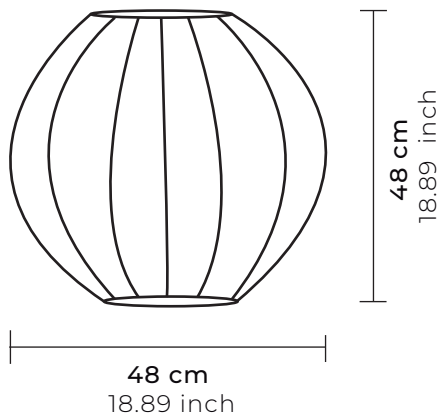

Medidas
Measures

28cm Ø x 28cm alto
11.02inch Ø x 11.02inch height

Metros cúbicos
Cubic meters

0.02195 m³
0.86417 inch

Peso
Weight

2.0 kg
4.40 lb

Estructura
Structure

Calibre 3/8 (9mm) Acabado: pintada al horno con pintura electrostática
3/8 gauge (9mm)
Finish: baked painted with electrostatic painting

Cable
Cord

1.5m largo, Calibre 2x18
59.05inch lenght / 2x18 gauge

Medidas
Measures

38cm Ø x 38cm alto
14.96inch Ø x 14.96inch height

Metros cúbicos
Cubic meters

0.05487 m³
2.1603 inch

Peso
Weight

2.0 kg
4.40 lb

PRODUCT INSTRUCTIONS:

Clean with a dry cloth, do not apply substances as they can damage the product. For indoor use only. The use of an LED bulb is highly recommended.

CHAAC

EXTRA GRANDE
EXTRA LARGE

Tipo Type	Colgante Pendant
Técnica Technique	Tejido a mano Hand-woven
Materiales Materials	Mimbre natural Natural wicker
Socket Socket	Plástico reforzado E26/27 Certificado UL Reinforced plastic E26/27 UL certificate
Canope Canopy	Aluminio 12.7cm Ø x 1.7cm alto Aluminum 50inch Ø x 0.66 inch height
Cable Cord	1.5m largo, Calibre 2x18 59.05inch length / 2x18 gauge
Medidas Measures	58cm Ø x 58cm alto 22.83inch Ø x 22.83inch height
Metros cúbicos Cubic meters	0.1951 m³ 7.6811 inch
Peso Weight	3.0 kg 6.61 lb
Estructura Structure	Calibre 3/8 (9mm) Acabado: pintada al horno con pintura electrostática 3/8 gauge (9mm) Finish: baked painted with electrostatic painting
Foco Lightbulb	Recomendamos el uso de foco LED We recommend the use of an LED bulb
Soporte p/socket Socket support	Pasacable de plástico para niple Cable gland for nipple
Soporte p/canope Canopy support	Pasacable de plástico Plastic cable gland
Uso IP Rating	Interior / Semi exterior *Se recomienda el uso de exterior siempre y cuando sea un espacio techado Indoor / Semi outdoor *Outdoor use is always recommended and when it is a covered space
País de origen Country of origin	México México