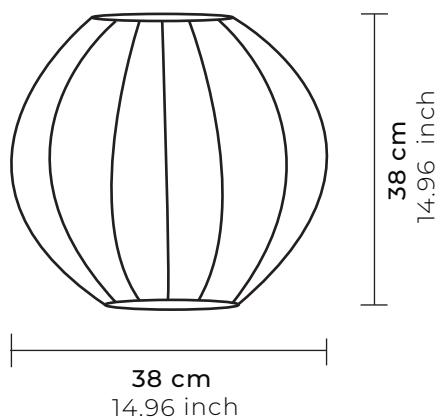

CHAAC

GRANDE
LARGE

Tipo
Type

Colgante
Pendant

Técnica
Technique

Tejido a mano
Hand-woven

Materiales
Materials

Mimbre natural
Natural wicker

Socket
Socket

Plástico reforzado E26/27 Certificado UL
Reinforced plastic E26/27 UL certificate

Canope
Canopy

Aluminio 12.7cm Ø x 1.7cm alto
Aluminum 50inch Ø x 0.66 inch height

Cable
Cord

1.5m largo, Calibre 2x18
59.05inch lenght / 2x18 gauge

Medidas
Measures

38cm Ø x 38cm alto
14.96inch Ø x 14.96inch height

Metros cúbicos
Cubic meters

0.05487 m³
2.1603 inch

Peso
Weight

2.0 kg
4.40 lb

Estructura
Structure

Calibre 3/8 (9mm) Acabado: pintada al horno con pintura electrostática
3/8 gauge (9mm)
Finish: baked painted with electrostatic painting

Foco
Lightbulb

Recomendamos el uso de foco LED
We recommend the use of an LED bulb

Soporte p/socket
Socket support

Pasacable de plástico para niple
Cable gland for nipple

Soporte p/canope
Canopy support

Pasacable de plástico
Plastic cable gland

Uso
IP Rating

Interior / Semi exterior
*Se recomienda el uso de exterior siempre y cuando sea un espacio techado
Indoor / Semi outdoor
*Outdoor use is always recommended and when it is a covered space

País de origen
Country of origin

México
México

NOTA:

CHAAC esta hecha a mano con materiales naturales, por lo que pueden presentar variaciones en tamaño, color, forma y textura.

NOTE:

CHAAC is handmade with natural materials, so they may present variations in size, color, shape and texture.