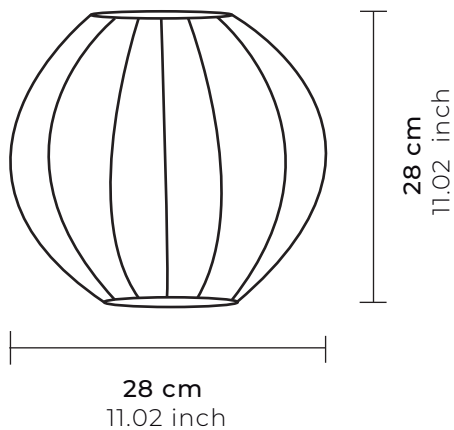

CHAAC

MEDIANO
MEDIUM

Tipo
Type

Colgante
Pendant

Técnica
Technique

Tejido a mano
Hand-woven

Materiales
Materials

Mimbre natural
Natural wicker

Socket
Socket

Plástico reforzado E26/27 Certificado UL
Reinforced plastic E26/27 UL certificate

Canope
Canopy

Aluminio 12.7cm Ø x 1.7cm alto
Aluminum 50inch Ø x 0.66 inch height

Cable
Cord

1.5m largo, Calibre 2x18
59.05inch length / 2x18 gauge

Medidas
Measures

28cm Ø x 28cm alto
11.02inch Ø x 11.02inch height

Metros cúbicos
Cubic meters

0.02195 m³
0.86417 inch

Peso
Weight

2.0 kg
4.40 lb

Estructura
Structure

Calibre 3/8 (9mm) Acabado: pintada al horno con pintura electrostática
3/8 gauge (9mm)
Finish: baked painted with electrostatic painting

Foco
Lightbulb

Recomendamos el uso de foco LED
We recommend the use of an LED bulb

Soporte p/socket
Socket support

Pasacable de plástico para niple
Cable gland for nipple

Soporte p/canope
Canopy support

Pasacable de plástico
Plastic cable gland

Uso
IP Rating

Interior / Semi exterior
*Se recomienda el uso de exterior siempre y cuando sea un espacio techado
Indoor / Semi outdoor
*Outdoor use is always recommended and when it is a covered space

País de origen
Country of origin

México
México

NOTA:

CHAAC esta hecha a mano con materiales naturales, por lo que pueden presentar variaciones en tamaño, color, forma y textura.

NOTE:

CHAAC is handmade with natural materials, so they may present variations in size, color, shape and texture.