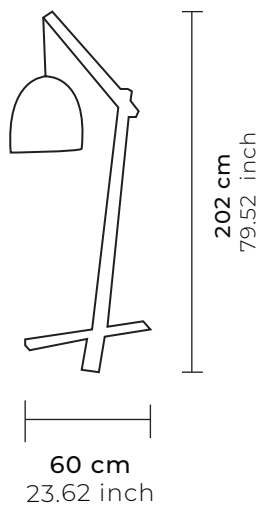

CAPULLO

CAFÉ
BROWN

Tipo
Type

Piso
Floor

Técnica
Technique

Tejido a mano
Hand woven

Materiales
Materials

Mimbre natural, Madera Rosa Morada
Natural wicker, Purple Pink Wood

Socket
Socket

Plástico reforzado E26/27 Certificado UL
Reinforced plastic E26/27 UL certificate

Cable
Cord

Textil, 1.80m, Grosor 3/8, Calibre 18AWG
Textile, 70.86inch, Thickness 3/8, Gauge 18AWG

Medidas
Measures

60cm ancho x 202cm alto
23.62inch x 79.52inch height

Metros cúbicos
Cubic meters

2.4482 m³
96.385 lb

Peso
Weight

8.0 kg
17.63lb

Foco
Lightbulb

LED regulable G45 40W 420lm 120vlt 2700k E26
LED dimeable G45 40W 420lm 120vlt 2700k E26

Soporte p/socket
Socket support

Pasacable de plástico para niple
Cable gland for nipple

Uso
IP Rating

Interior / Semi exterior
*Se recomienda el uso de exterior siempre y cuando sea un espacio techado
Indoor / Semi outdoor
*Outdoor use is always recommended and when it is a covered space

País de origen
Country of origin

México
México

NOTA:

CAPULLO esta hecha a mano con materiales naturales, por lo que pueden presentar variaciones en tamaño, color, forma y textura.

NOTE:

CAPULLO is handmade with natural materials, so they may present variations in size, color, shape and texture.