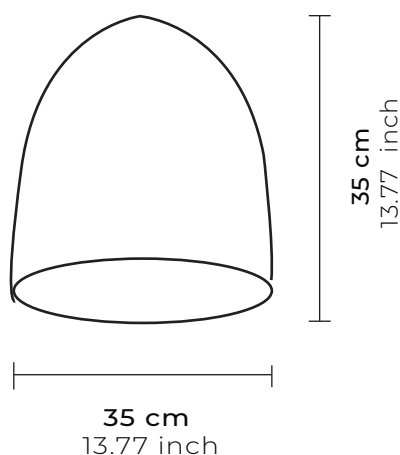

CAPULIN

CAFÉ
BROWN

Tipo
Type

Colgante
Pendant

Técnica
Technique

Hecha a mano
Handmade

Materiales
Materials

Mimbre natural, Estructura de acero
Natural wicker, Steel frame

Socket
Socket

**Plástico reforzado E26/27 Certificado UL
Cubre socket de madera**
Reinforced plastic E26/27 UL certificate
Covers wooden socket

Canope
Canopy

Aluminio 12.7cm Ø x 1.7cm alto
Aluminum 50inch Ø x 0.66 inch height

Cable
Cord

Textil, 1.80m, Grosor 3/8, Calibre 18AWG
Textile, 70.86inch, Thickness 3/8, Gauge 18AWG

Medidas
Measures

35cm Ø x 35cm alto
13.77inch Ø 13.77inch height

Metros cúbicos
Cubic meters

0.04287m³
1.6877 lb

Peso
Weight

2 kg
4.40 lb

Foco
Lightbulb

G95 Edison regulable LED, 700 lm, 7W 2200 K
G95 Edison dimeable LED, 700 lm, 7W 2200K

Soporte p/socket
Socket support

Pasacable de plástico para nipple
Cable gland for nipple

Soporte p/canope
Canopy support

Pasacable de plástico
Plastic cable gland

Uso
IP Rating

Interior / Semi exterior
***Se recomienda el uso de exterior siempre
y cuando sea un espacio techado**
Indoor / Semi outdoor
*Outdoor use is always recommended
and when it is a covered space

País de origen
Country of origin

México
México

NOTA:

CAPULIN esta hecha a mano con materiales naturales, por lo que pueden presentar variaciones en tamaño, color, forma y textura.

NOTE:

CAPULIN is handmade with natural materials, so they may present variations in size, color, shape and texture.