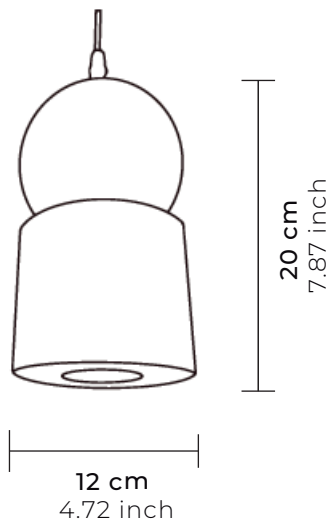

ARIO

CHICO
SMALL

Tipo

Type

Colgante

Pendent

Técnica

Technique

Socket Porcelana G9

G9 Porcelain Socket

Canope

Canopy

Aluminio 12.7cm Ø x 1.7cm alto

Aluminum 50inch Ø x 0.66 inch height

Cable

Cord

Textil 1.5m, Calibre 18 AWG

Textile 59.05 inch / 18 AWG Gauge

Medidas

Measures

12cm Ø x 20cm alto

4.72inch Ø x 7.87inch height

Metros cúbicos

Cubic meters

Medidas
Measures

10cm Ø x 25cm alto
3.93inch Ø x 9.84inch height

Metros cúbicos
Cubic meters

0.0025 m³
0.0984 inch

Peso
Weight

2.5 kg
5.51 kg

Foco
Lightbulb

LED, 6W, Blanco Cálido, 3000k
LED, 6W, Warm White, 3000k