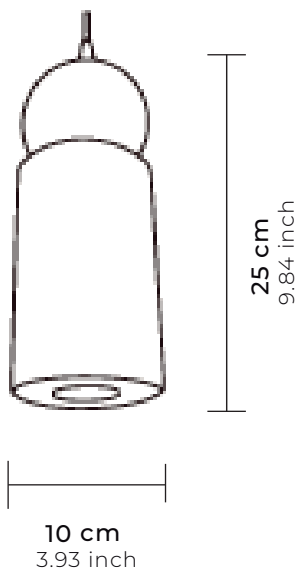

ARIO

MEDIANO
MEDIUM

Tipo
Type

Colgante
Pendent

Técnica
Technique

Vaciado en molde
Cast in mold

Materiales
Materials

Madera de Parota, Barro
Parota Wood, Clay

Socket
Socket

Socket Porcelana G9
G9 Porcelain Socket

Canope
Canopy

Aluminio 12.7cm Ø x 1.7cm alto
Aluminum 50inch Ø x 0.66 inch height

Cable
Cord

Textil 1.5m, Calibre 18 AWG
Textile 59.05 inch / 18 AWG Gauge

Medidas
Measures

10cm Ø x 25cm alto
3.93inch Ø x 9.84inch height

Metros cúbicos
Cubic meters

0.0025 m³
0.0984 inch

Peso
Weight

2.5 kg
5.51 kg

Foco
Lightbulb

LED, 6W, Blanco Cálido, 3000k
LED, 6W, Warm White, 3000k

Soporte p/socket
Socket support

Cople de acero, pasacable de refuerzo
Steel coupling, reinforcing cable gland

Soporte p/canope
Canopy support

Pasacable de plástico
Plastic cable gland

Uso
IP Rating

Interior / Semi exterior
*Se recomienda el uso de exterior siempre y cuando sea un espacio techado
Indoor / Semi outdoor
*Outdoor use is always recommended and when it is a covered space

País de origen
Country of origin

México
México

NOTA:

ARIO esta hecha a mano con materiales naturales, por lo que pueden presentar variaciones en tamaño, color, forma y textura.

NOTE:

ARIO is handmade with natural materials, so they may present variations in size, color, shape and texture.