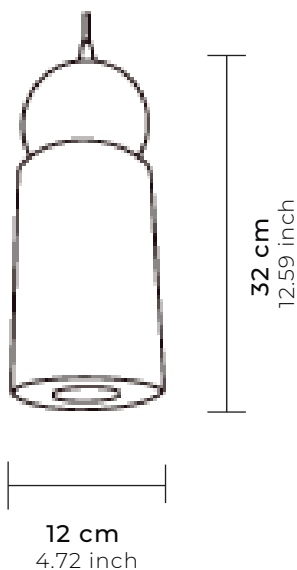

ARIO

GRANDE
LARGE

Tipo
Type

Colgante
Pendent

Técnica
Technique

Vaciado en molde
Cast in mold

Materiales
Materials

Madera de Parota, Barro
Parota Wood, Clay

Socket
Socket

Socket Porcelana G9
G9 Porcelain Socket

Canope
Canopy

Aluminio 12.7cm Ø x 1.7cm alto
Aluminum 50inch Ø x 0.66 inch height

Cable
Cord

Textil 1.5m, Calibre 18 AWG
Textile 59.05 inch / 18 AWG Gauge

Medidas
Measures

12cm Ø x 32cm alto
4.72inch Ø x 12.59inch height

Metros cúbicos
Cubic meters

0.004608 m³
0.18141 inch

Peso
Weight

3.5 kg
7.71 kg

Foco
Lightbulb

LED, 6W, Blanco Cálido, 3000k
LED, 6W, Warm White, 3000k

Soporte p/socket
Socket support

Cople de acero, pasacable de refuerzo
Steel coupling, reinforcing cable gland

Soporte p/canope
Canopy support

Pasacable de plástico
Plastic cable gland

Uso
IP Rating

Interior / Semi exterior
*Se recomienda el uso de exterior siempre y cuando sea un espacio techado
Indoor / Semi outdoor
*Outdoor use is always recommended and when it is a covered space

País de origen
Country of origin

México
México

NOTA:

ARIO esta hecha a mano con materiales naturales, por lo que pueden presentar variaciones en tamaño, color, forma y textura.

NOTE:

ARIO is handmade with natural materials, so they may present variations in size, color, shape and texture.