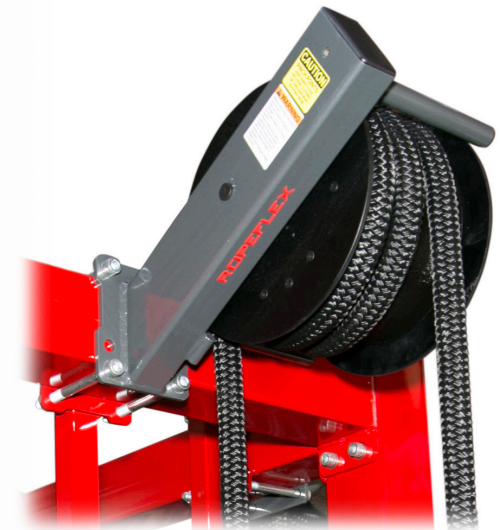

MULTI-FUNCTIONAL
ROPE TRAINING RIG

RX8100 ROPING **SPARTAN**
ROPE TRAINING RACK

ROPEFLEX

*LCD DISPLAY
SHOWN DOES NOT
COME STANDARD WITH
THE RX8100

SPECS

FRAME L: 10 feet | 3 meters - W: 10 feet | 3 meters - H: 8 feet | 2.4 meters
WEIGHT 1400 lb | 635 kg (MIN) FRAME COLOR BLACK OR CUSTOM

OPTIONS

HIPERVISION TRAINING SYSTEM - LCD DISPLAY WITH MOUNT - RX2100 OX2 OR OX20 - BRACKETS/MOUNTS: IPHONE, IPAD - BENCH: STANDARD OR RXB2 - RXC1 COVER - FRAME COLOR - ROPE COLOR: STANDARD BLACK | BURGUNDY/BLACK - CLEANING SOLUTION & TOWEL HOLDER