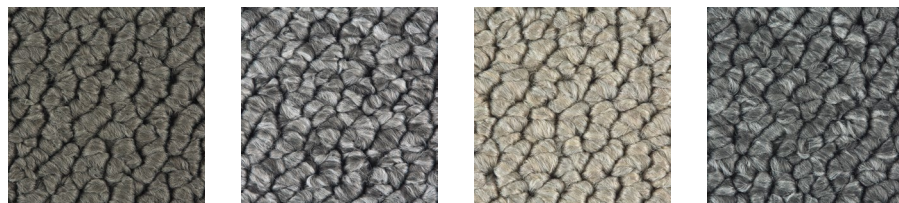

The Texture Collection: Living Matter - Immerse.

Product Information

Experience the joys of living courtesy the neutral, natural colour tones of a low-level loop pile carpet imbued with a Berber look. The rich character offers the impression of a hand-woven finish. Feeling is believing.

Absorb All In Dipped Dive Off

Let Go Plunged Sink In Totality

BILL OF QUANTITIES:

- Belgotex IMMERSE 4m broadloom is manufactured from Stainproof Miracle Fibre (Polypropylene).
- This product is to be laid in accordance with the SANS 10186 fitting code of practice.
- Belgotex recommends the use of carpet protector mats where castor wheels are used.

The Texture Collection: Living Matter - Immerse | Sink In & Dipped

Extended Specifications

Use Classification	Heavy Residential
Construction	Tufted Loop Pile
Product Description	Heavy Residential PP Tufted Loop Pile Broadloom
Yarn Type	Stainproof Miracle Fibre (Polypropylene)
Standard Width	3.66m and 4m
Total Thickness	±9mm
VOC Tested	Pass