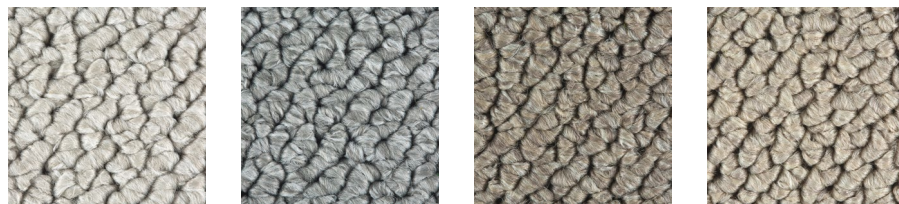

The Texture Collection: Living Matter - Immerse.

Product Information

Experience the joys of living courtesy the neutral, natural colour tones of a low-level loop pile carpet imbued with a Berber look. The rich character offers the impression of a hand-woven finish. Feeling is believing.

Absorb All In Dipped Dive Off

Let Go Plunged Sink In Totality

BILL OF QUANTITIES:

- Belgotex IMMERSE 4m broadloom is manufactured from Stainproof Miracle Fibre (Polypropylene).
- This product is to be laid in accordance with the SANS 10186 fitting code of practice.
- Belgotex recommends the use of carpet protector mats where castor wheels are used.

The Texture Collection: Living Matter - Immerse | Sink In & Dipped

Extended Specifications

Use Classification	Heavy Residential
Construction	Tufted Loop Pile
Product Description	Heavy Residential PP Tufted Loop Pile Broadloom
Yarn Type	Stainproof Miracle Fibre (Polypropylene)
Standard Width	3.66m and 4m
Total Thickness	±9mm
VOC Tested	Pass