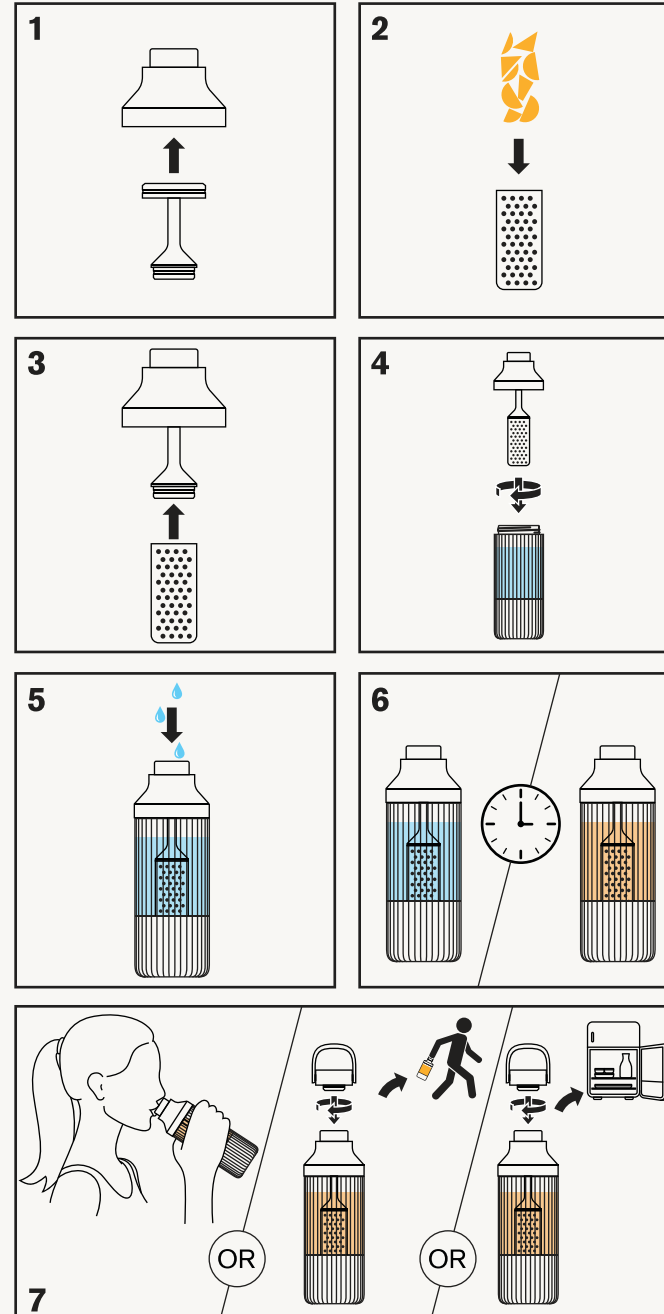

## Care & Cleaning

Hand wash or wash components on the top rack of the dishwasher only.

**PLEASE NOTE:** The White and Grey colored components are susceptible to staining, and should not come in direct contact with ingredients prone to causing stains, such as: turmeric, beets, carrots, or other bright colored ingredients. If these ingredients do come in contact with light-colored components, immediately follow the cleaning instructions listed above.

## How to Use Your Hydration System

*For hydration infusion recipes, visit [thebeast.com/recipes](http://thebeast.com/recipes)*

1. Attach the Infusion Chamber Mount to the Drinking Lid.
2. Add your preferred infusion ingredients into the Infusion Chamber.
3. Attach the Infusion Chamber to the Chamber Mount.
4. Twist the Drinking Lid onto the Glass Vessel.
5. Fill the Glass Vessel with cold or room temperature water. Add ice if desired.
6. Allow the ingredients to infuse into the water for as long as specified in the recipe.
7. Drink, add the Carry Cap to take on-the-go, or store refrigerated.