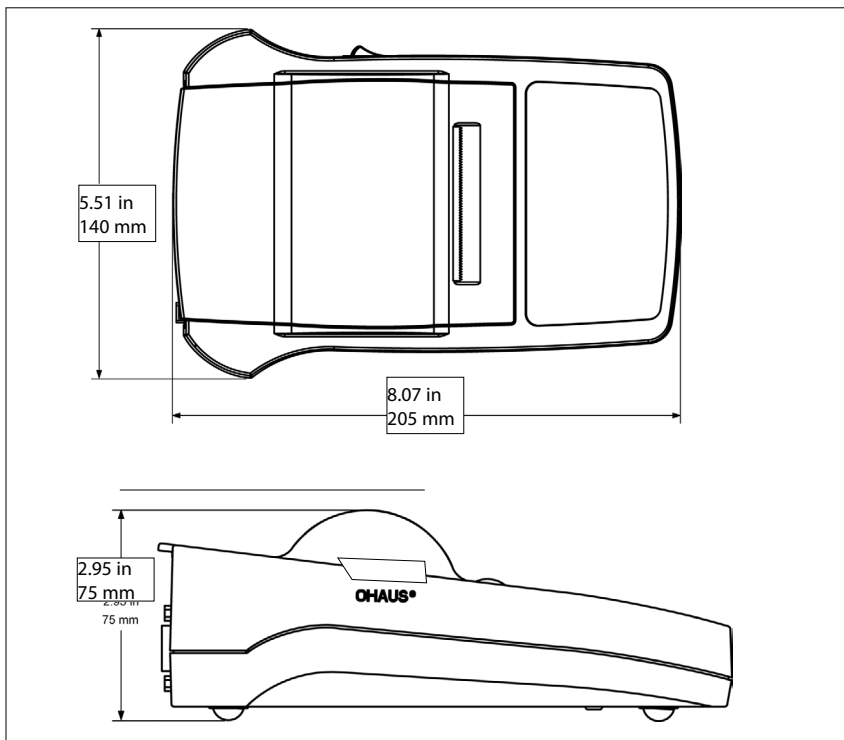

Other Standard Features and Equipment

Status indicator, 40 characters per line, perform zero and tare operations directly from the printer. Full functionality with Discovery, Adventurer™ Pro, Explorer®, Navigator®, MB Series Moisture Analyzers and 'T' Series indicators. Statistics and Totalization not supported on CKW Bench Scale and Scout® Pro Series.

Multi-Language Printing: English, Spanish, German, Italian, French, Chinese, Korean, Japanese, Russian, Polish, Portuguese, Hungarian and Czech.

Accessories

Paper (Included)	12120799
Paper Rotary Axis (Included)	30063920
Ink Ribbon (Included)	30529322
Printer Cable for Explorer, Adventurer, Pioneer, MB 45/35/25/23, Ranger, Trooper, Valor 7000, "T" Series dry-use "P" indicators & associated	
Defender bench scales (Included)	30529323
Cable Adapter (Included)	30059316
Printer Cable for CKW and "T" Indicators (Not Included)	80500552
Power Cable AU, SF40A (Not Included)	12120313

Outline Dimensions