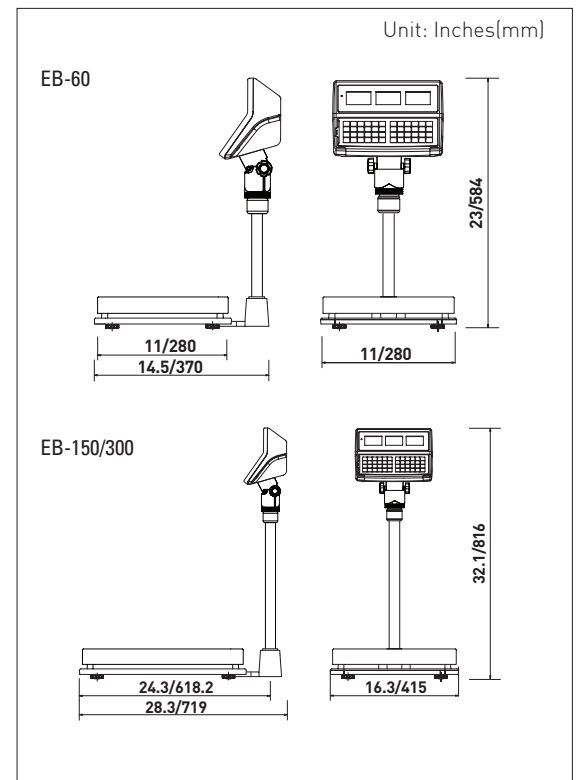

DIMENSIONS

CAS

99 Murray Hill Parkway
East Rutherford, NJ 07073
TEL: (201) 933-9002
FAX: (201) 933-9025
<http://www.cas-usa.com>

Specifications are subject to change for improvement without prior notice.