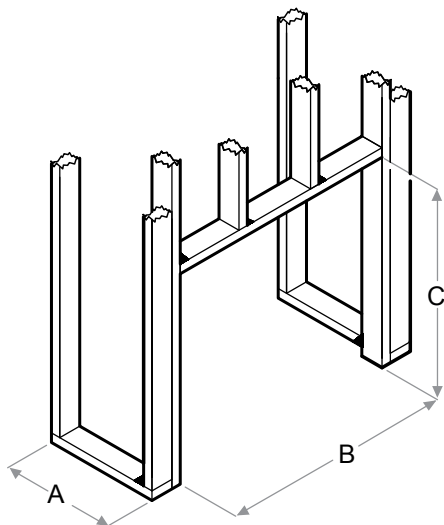

Specifications, finishes and dimensions are subject to change. *Limited warranty. ©2018 Glen Dimplex Americas.

SE-332-R09-122018

Revillusion®

42" Built-in Electric Firebox

RBF42

Product Dimensions:

FRONT

SIDE

TOP

Framing Dimensions:

NOTE: The materials used for the finished surround must be cut to precise dimensions as the 1/2" (1.3 cm) self-trimming flange is only to create a finished appearance.

RBF42

A	B	C	D	E	F
12-1/2" (31.8 cm)	42-5/8" (108.3 cm)	30-5/8" (77.8 cm)	66-1/2" (168.9 cm)	47" (119.4 cm)	47" (119.4 cm)