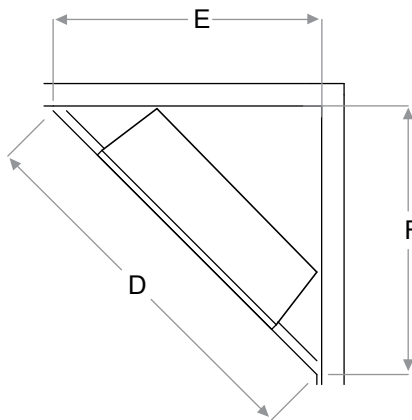

Model #	Description	Lbs / Kg	UPC	Wty*	Carton Dimensions (WxHxD)		Cube	
					Inches	cm	ft³	m³
RBF42	42" Built-in Electric Firebox	88.6 / 40.2	781052 104716	2 yrs.	47-1/2 x 15 x 35-7/8	120.6 x 38.2 x 91.2	14.8	0.4
RBFPLUG	Plug Kit	0.6 / 0.3	781052 107656	1 yr.	7 x 3 x 4	17.8 x 7.6 x 10.2	0.05	0.0
RBFGLASS42	Single Glass Pane	33.7 / 15.3	781052 108035	1 yr.	47-3/4 x 33-3/4 x 4-1/4	121.2 x 85.6 x 10.6	4.0	0.1
RBFDOOR42	42" Glass Door	41.7 / 18.8	781052 108073	1 yr.	47-7/8 x 34-1/2 x 4-5/8	121.7 x 87.7 x 11.6	4.4	0.12

Specifications, finishes and dimensions are subject to change. *Limited warranty. ©2018 Glen Dimplex Americas.

SE-332-R09-122018

Revillusion®

42" Built-in Electric Firebox

RBF42

Product Dimensions:

FRONT

SIDE

TOP

Framing Dimensions:

NOTE: The materials used for the finished surround must be cut to precise dimensions as the 1/2" (1.3 cm) self-trimming flange is only to create a finished appearance.

RBF42

A	B	C	D	E	F
12-1/2" (31.8 cm)	42-5/8" (108.3 cm)	30-5/8" (77.8 cm)	66-1/2" (168.9 cm)	47" (119.4 cm)	47" (119.4 cm)