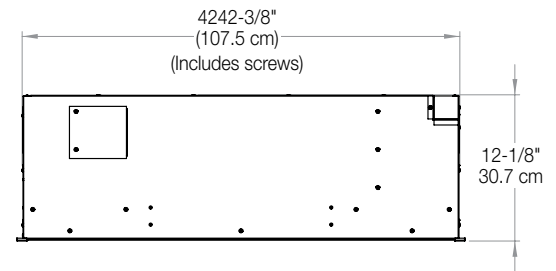

42" Functional Doors with Tempered Glass
Dimensions:
45-7/8" W x 31-3/4" H x 1-1/4" D
(116.5cm x 80.8cm x 3.7cm)

120 V | 1,375 W | 4,400 BTU
208 V | 1,975 W | 6,745 BTU
240 V | 2,575 W | 8,794 BTU

Mood-maker Remote
Customize the light color and intensity for a fireplace that reflects your personality.

Model #	Description	Lbs / Kg	UPC	Wty*	Carton Dimensions (WxHxD)		Cube	
					Inches	cm	ft³	m³
RBF42	42" Built-in Electric Firebox	88.6 / 40.2	781052 104716	2 yrs.	47-1/2 x 15 x 35-7/8	120.6 x 38.2 x 91.2	14.8	0.4
RBFPLUG	Plug Kit	0.6 / 0.3	781052 107656	1 yr.	7 x 3 x 4	17.8 x 7.6 x 10.2	0.05	0.0
RBFGLASS42	Single Glass Pane	33.7 / 15.3	781052 108035	1 yr.	47-3/4 x 33-3/4 x 4-1/4	121.2 x 85.6 x 10.6	4.0	0.1
RBFDOOR42	42" Glass Door	41.7 / 18.8	781052 108073	1 yr.	47-7/8 x 34-1/2 x 4-5/8	121.7 x 87.7 x 11.6	4.4	0.12

Specifications, finishes and dimensions are subject to change. *Limited warranty. ©2018 Glen Dimplex Americas.

SE-332-R09-122018

Revillusion®

42" Built-in Electric Firebox

RBF42

Product Dimensions:

FRONT

SIDE

TOP

Framing Dimensions:

NOTE: The materials used for the finished surround must be cut to precise dimensions as the 1/2" (1.3 cm) self-trimming flange is only to create a finished appearance.

RBF42

A	B	C	D	E	F
12-1/2" (31.8 cm)	42-5/8" (108.3 cm)	30-5/8" (77.8 cm)	66-1/2" (168.9 cm)	47" (119.4 cm)	47" (119.4 cm)