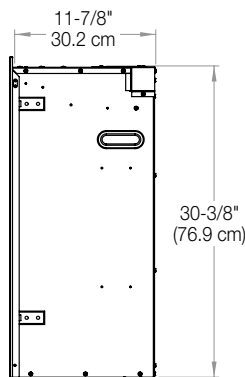

42" Functional Doors with Tempered Glass
Dimensions:
45-7/8" W x 31-3/4" H x 1-1/4" D
(116.5cm x 80.8cm x 3.7cm)

120 V | 1,375 W | 4,400 BTU
208 V | 1,975 W | 6,745 BTU
240 V | 2,575 W | 8,794 BTU

Mood-maker Remote
Customize the light color and intensity for a fireplace that reflects your personality.

Model #	Description	Lbs / Kg	UPC	Wty*	Carton Dimensions (WxHxD)		Cube	
					Inches	cm	ft³	m³
RBF42	42" Built-in Electric Firebox	88.6 / 40.2	781052 104716	2 yrs.	47-1/2 x 15 x 35-7/8	120.6 x 38.2 x 91.2	14.8	0.4
RBFPLUG	Plug Kit	0.6 / 0.3	781052 107656	1 yr.	7 x 3 x 4	17.8 x 7.6 x 10.2	0.05	0.0
RBFGLASS42	Single Glass Pane	33.7 / 15.3	781052 108035	1 yr.	47-3/4 x 33-3/4 x 4-1/4	121.2 x 85.6 x 10.6	4.0	0.1
RBFDOOR42	42" Glass Door	41.7 / 18.8	781052 108073	1 yr.	47-7/8 x 34-1/2 x 4-5/8	121.7 x 87.7 x 11.6	4.4	0.12

Specifications, finishes and dimensions are subject to change. *Limited warranty. ©2018 Glen Dimplex Americas.

SE-332-R09-122018

Revillusion®

42" Built-in Electric Firebox

RBF42

Product Dimensions:

FRONT

SIDE

TOP

Framing Dimensions:

NOTE: The materials used for the finished surround must be cut to precise dimensions as the 1/2" (1.3 cm) self-trimming flange is only to create a finished appearance.

RBF42

A	B	C	D	E	F
12-1/2" (31.8 cm)	42-5/8" (108.3 cm)	30-5/8" (77.8 cm)	66-1/2" (168.9 cm)	47" (119.4 cm)	47" (119.4 cm)