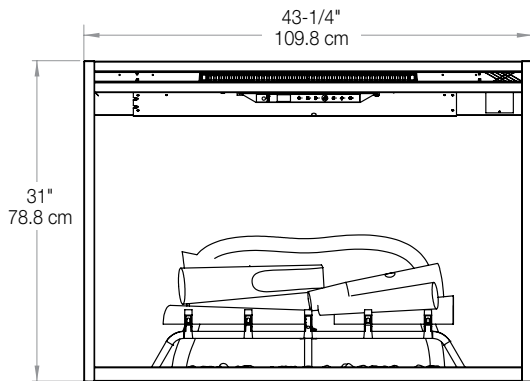

42" Functional Doors with Tempered Glass
Dimensions:
45-7/8" W x 31-3/4" H x 1-1/4" D
(116.5cm x 80.8cm x 3.7cm)

120 V | 1,375 W | 4,400 BTU
208 V | 1,975 W | 6,745 BTU
240 V | 2,575 W | 8,794 BTU

Mood-maker Remote
Customize the light color and intensity for a fireplace that reflects your personality.

Model #	Description	Lbs / Kg	UPC	Wty*	Carton Dimensions (WxHxD)		Cube	
					Inches	cm	ft³	m³
RBF42	42" Built-in Electric Firebox	88.6 / 40.2	781052 104716	2 yrs.	47-1/2 x 15 x 35-7/8	120.6 x 38.2 x 91.2	14.8	0.4
RBFPLUG	Plug Kit	0.6 / 0.3	781052 107656	1 yr.	7 x 3 x 4	17.8 x 7.6 x 10.2	0.05	0.0
RBFGLASS42	Single Glass Pane	33.7 / 15.3	781052 108035	1 yr.	47-3/4 x 33-3/4 x 4-1/4	121.2 x 85.6 x 10.6	4.0	0.1
RBFDOOR42	42" Glass Door	41.7 / 18.8	781052 108073	1 yr.	47-7/8 x 34-1/2 x 4-5/8	121.7 x 87.7 x 11.6	4.4	0.12

Specifications, finishes and dimensions are subject to change. *Limited warranty. ©2018 Glen Dimplex Americas.

SE-332-R09-122018

Revillusion®

42" Built-in Electric Firebox

RBF42

Product Dimensions:

FRONT

SIDE

TOP

Framing Dimensions:

NOTE: The materials used for the finished surround must be cut to precise dimensions as the 1/2" (1.3 cm) self-trimming flange is only to create a finished appearance.

RBF42

A	B	C	D	E	F
12-1/2" (31.8 cm)	42-5/8" (108.3 cm)	30-5/8" (77.8 cm)	66-1/2" (168.9 cm)	47" (119.4 cm)	47" (119.4 cm)