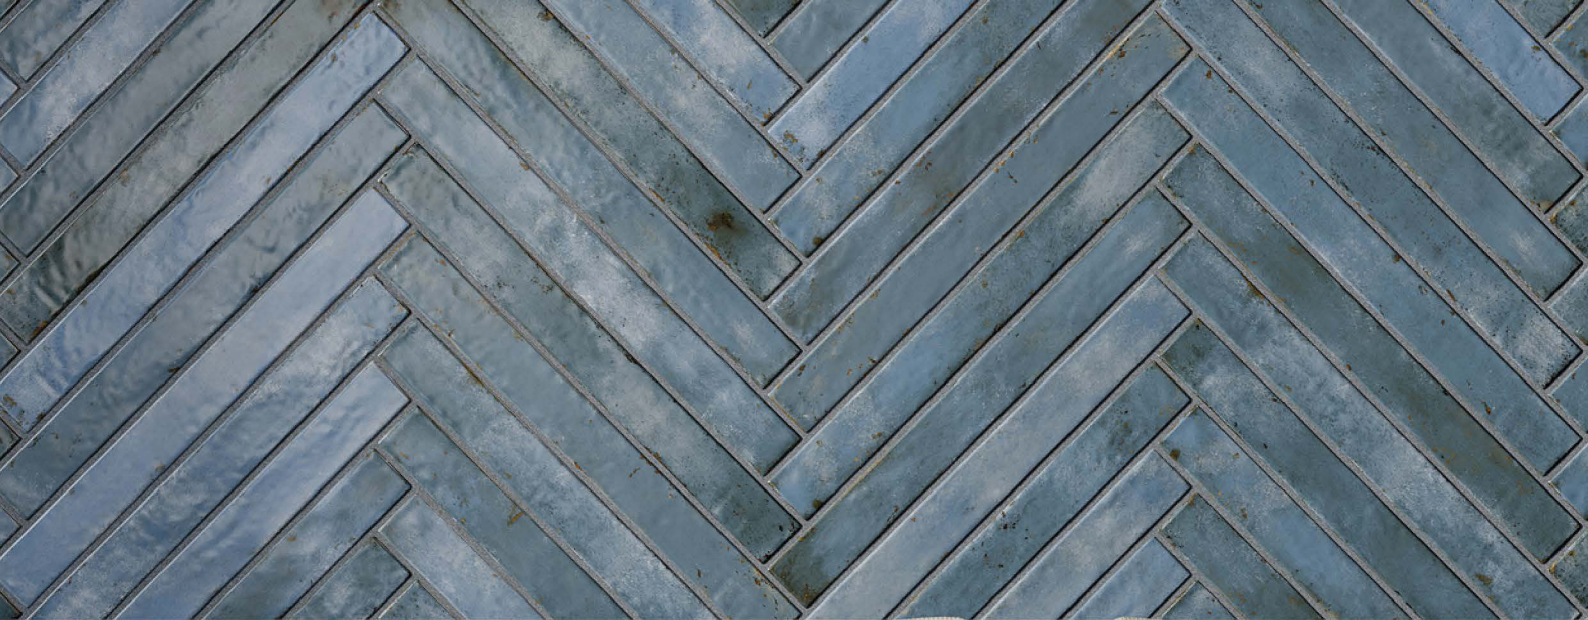

MEET PACIFIC

With Pacific, the possibilities are endless – explore, create, and redefine spaces with a collection that transcends boundaries and celebrates the fusion of artistry and functionality.

From the pristine purity of **White** and **Ivory**, evoking serenity and elegance, to the vibrant hues of **Blue** and **Sky**, radiating intensity and freshness, the Pacific range caters to a myriad of design sensibilities. For those drawn to the tranquil allure of nature, the **Green** option captures the verdant shades of the outdoors, while the **Charcoal** variant lends a touch of urban sophistication to any interior.

Available Colors: