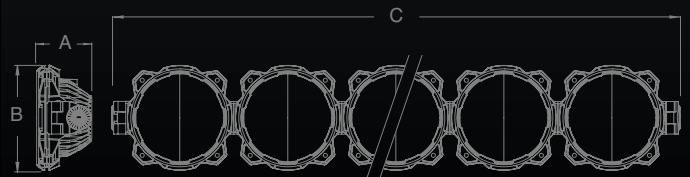

KC HiLITES

PRO6 LED Light Bar

PHOTOMETRICS

≈ Easy Straight to Radius

≈ Adjustable Linking System

≈ Turn-Key Install

DIMENSIONS

PRO6 LED Light Bar

FEATURES

Two Models Available:

- **5 Ring LED Light Bar**
Available for Universal #91306, and Polaris RZR #91309
Amp Draw: 8.15A
Candela: TBD
- **8 Ring LED Light Bar**
Available for Universal #91308, Jeep TJ #91312, Jeep JK #91313, and F150/SVT Raptor #91311
Amp Draw: 13.04A
Candela: TBD
- Powered by Gravity® LED G6 optical inserts – efficient, powerful, patented
- Patent-pending Infinity Ring™ system enables the conversion of the Pro6 from straight to radius*
- Signature KC modular design is expandable to different widths
- Multiple G6 beam patterns available – Spot, Driving, Wide-40
- Mounting design easily attaches to KC mounts
- Extremely high output with very low amperage draw
- Includes a deluxe Plug-N-Play wiring harness with 30 amp LED switch