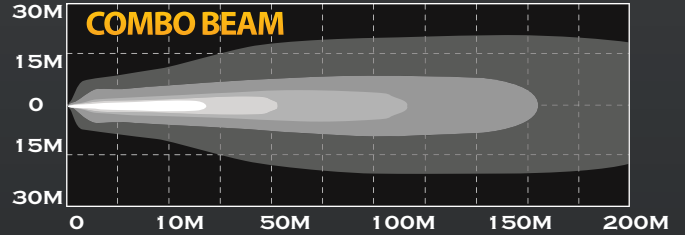

KC HiLITES

PRO6 LED Light Bar

PHOTOMETRICS

≈ Easy Straight to Radius

≈ Adjustable Linking System

≈ Turn-Key Install

DIMENSIONS

PRO6 LED Light Bar

FEATURES

Two Models Available:

- **5 Ring LED Light Bar**
Available for Universal #91306, and Polaris RZR #91309
Amp Draw: 8.15A
Candela: TBD
- **8 Ring LED Light Bar**
Available for Universal #91308, Jeep TJ #91312, Jeep JK #91313, and F150/SVT Raptor #91311
Amp Draw: 13.04A
Candela: TBD
- Powered by Gravity® LED G6 optical inserts – efficient, powerful, patented
- Patent-pending Infinity Ring™ system enables the conversion of the Pro6 from straight to radius*
- Signature KC modular design is expandable to different widths
- Multiple G6 beam patterns available – Spot, Driving, Wide-40
- Mounting design easily attaches to KC mounts
- Extremely high output with very low amperage draw
- Includes a deluxe Plug-N-Play wiring harness with 30 amp LED switch