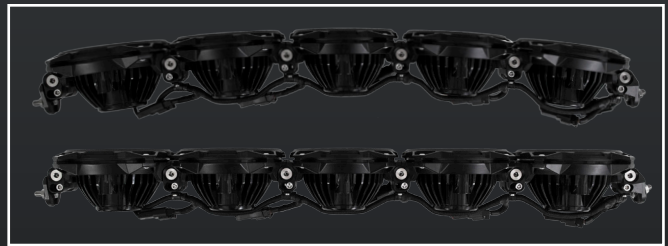

KC HiLITES

PRO6 LED Light Bar

PHOTOMETRICS

≈ Easy Straight to Radius

≈ Adjustable Linking System

≈ Turn-Key Install

DIMENSIONS

PRO6 LED Light Bar

FEATURES

Two Models Available:

- **5 Ring LED Light Bar**
Available for Universal #91306, and Polaris RZR #91309
Amp Draw: 8.15A
Candela: TBD
- **8 Ring LED Light Bar**
Available for Universal #91308, Jeep TJ #91312, Jeep JK #91313, and F150/SVT Raptor #91311
Amp Draw: 13.04A
Candela: TBD
- Powered by Gravity® LED G6 optical inserts – efficient, powerful, patented
- Patent-pending Infinity Ring™ system enables the conversion of the Pro6 from straight to radius*
- Signature KC modular design is expandable to different widths
- Multiple G6 beam patterns available – Spot, Driving, Wide-40
- Mounting design easily attaches to KC mounts
- Extremely high output with very low amperage draw
- Includes a deluxe Plug-N-Play wiring harness with 30 amp LED switch