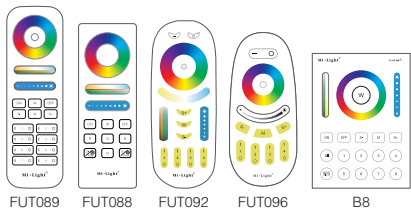

Link/Unlink

Compatible with these remote controls
(Purchased separately)

NOTE:
Lighting can be working after linking with remote;
for more details, pls read the remote instruction.

Signal transmitting

One garden light can transmit the signals from the remote control to another garden light within 30m, as long as there is a garden light within 30m, the remote control distance can be limitless.

Modes synchronization

Different garden light can work synchronously when they are started at different times, controlled by the same remote, under same dynamic mode and within 30m distance.