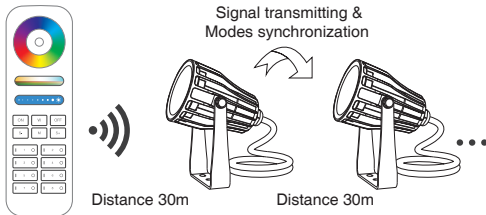

Dynamic Mode Sheet

Number	Dynamic Mode	Brightness / Saturation / Speed
1	Mardi Gras	Adjustable
2	Automatic color change	
3	Sam	
4	Gemstone	
5	Twilight	
6	American	
7	Fat Tuesday	
8	Party	
9	Slow Color Splash	

Attention

1. When install the lighting fixtures, pls switch off the power to make sure the safty.
2. Please check whether the input voltage supply is in accordance with the lighting fixtures.
3. Non-professional user cannot dismantle the lighting fixtures directly, otherwise it may damage the lighting fixtures.
4. Please do not use lighting fixtures around the mental area and high magnetic field, otherwise, it will badly affect the control distance.

5. Users must be correct, strict and solid to install the lighting fixtures; do not use the lighting fixtures on strenuous vibration area.
6. The lighting fixtures will be heating on working, pls do not cover the lighting housing.

Packing list

Name			
Quantity	1 PC	1 PC	1 PC

www.futlight.com
Made in China

Signal transmitting & Modes synchronization