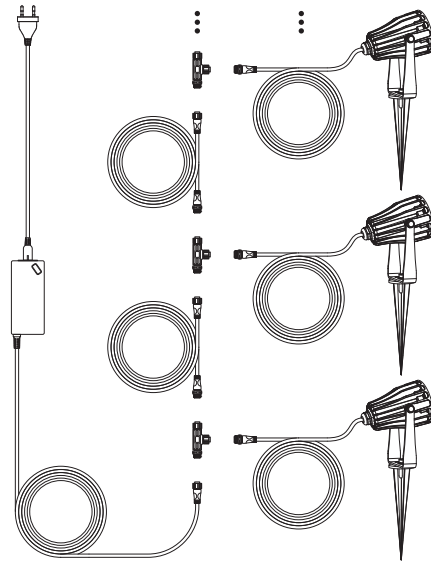

## Parameters

Model No.: FUTC08	CRI: >80
Input: DC24V	Beam Angle: 25°
Power: 6W	Illumination Distance: >10m
Working Temp.: -20~45°C	IP Rate: IP66
Color Temp.: 2700K~6500K	RF: 2.4GHz
Luminous Flux: 550LM	Transmitting Power: 6dBm
Light Efficiency: 90LM/W	Control Distance: 30m
Lifespan: 50000 hours	

## Connection Diagram