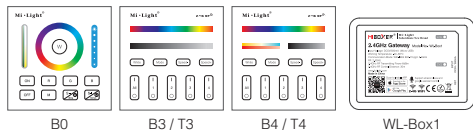

Link/Unlink

Compatible with these remote controls
(Purchased separately)

NOTE:
Lighting can be working after linking with remote;
for more details, pls read the remote instruction.

Signal transmitting

One garden light can transmit the signals from the remote control to another garden light within 30m, as long as there is a garden light within 30m, the remote control distance can be limitless.

Modes synchronization

Different garden light can work synchronously when they are started at different times, controlled by the same remote, under same dynamic mode and within 30m distance.