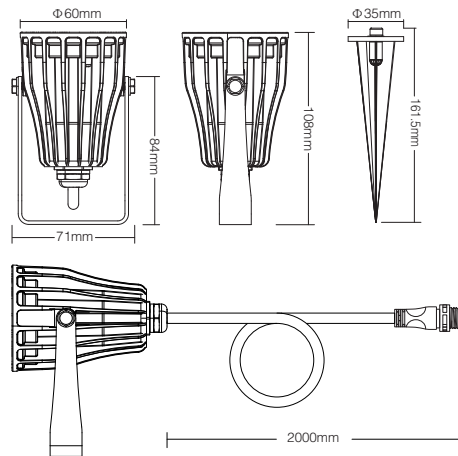

## Parameters

Model No.: FUTC08	CRI: >80
Input: DC24V	Beam Angle: 25°
Power: 6W	Illumination Distance: >10m
Working Temp.: -20~45°C	IP Rate: IP66
Color Temp.: 2700K~6500K	RF: 2.4GHz
Luminous Flux: 550LM	Transmitting Power: 6dBm
Light Efficiency: 90LM/W	Control Distance: 30m
Lifespan: 50000 hours	

## Connection Diagram