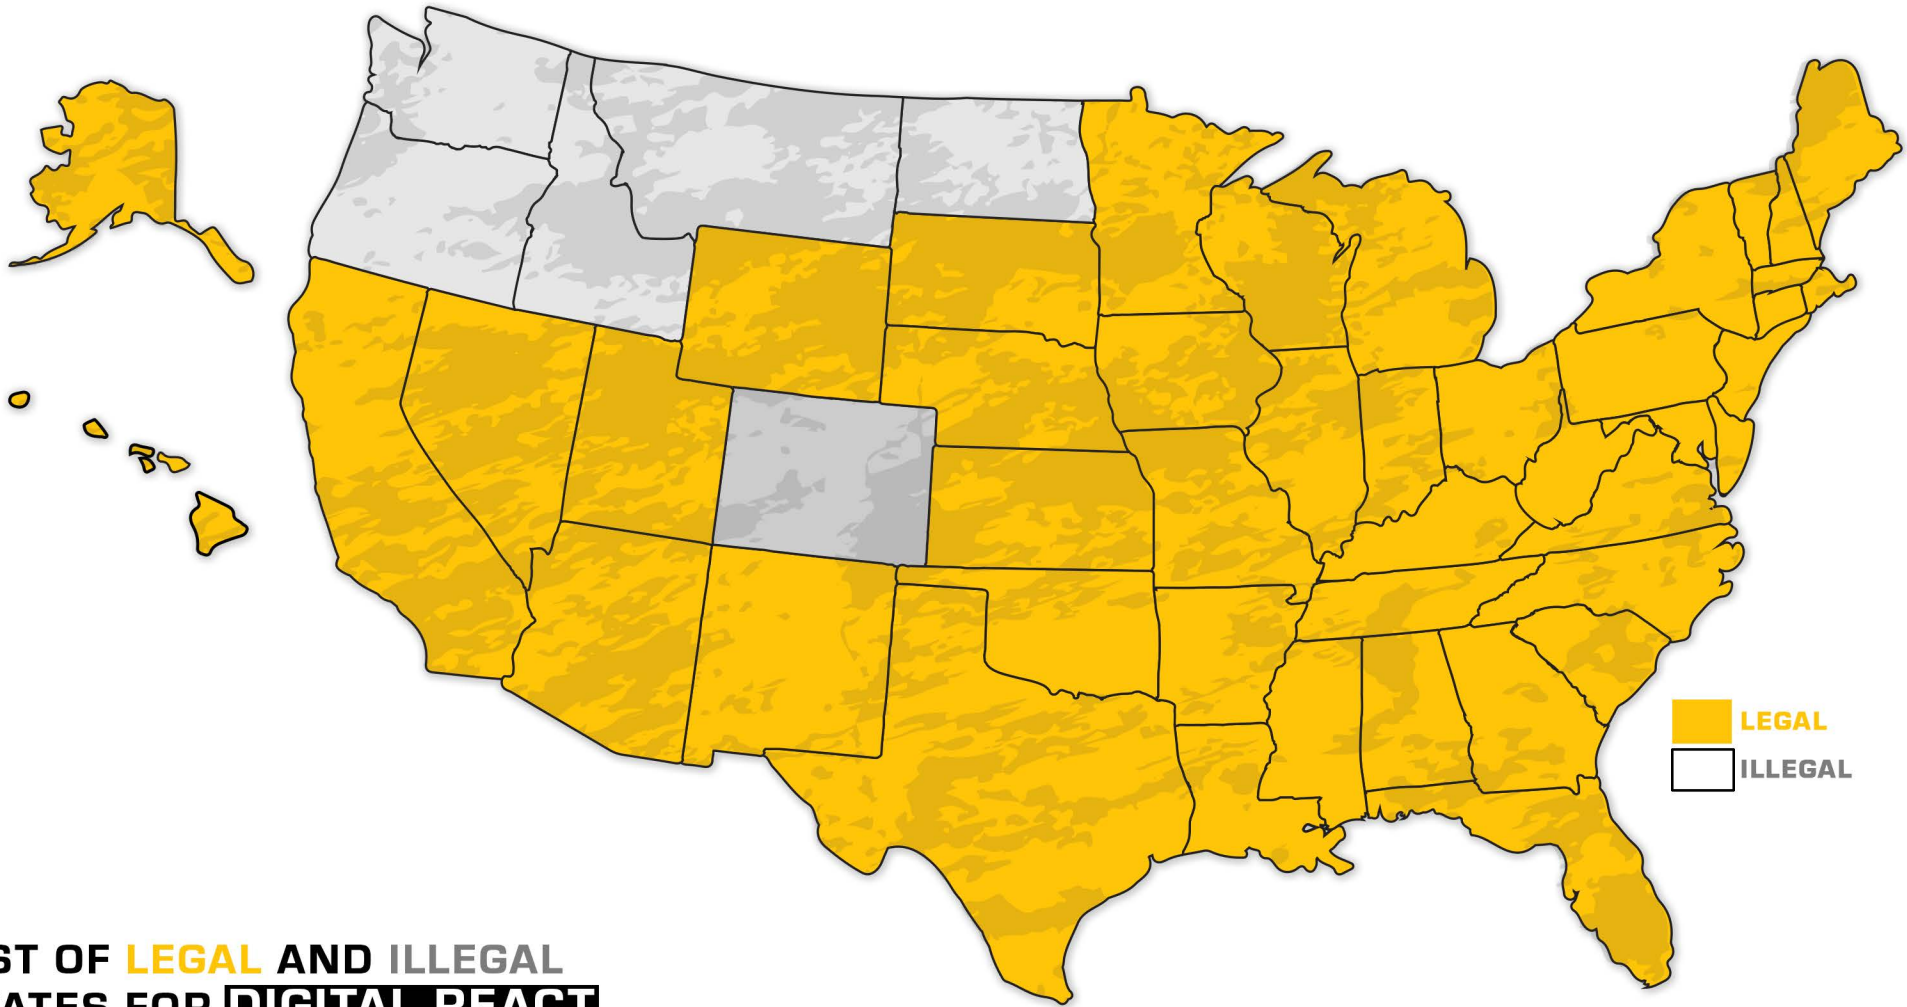

# DIGITAL REACT LEGALITY MAP

LEGAL  
 ILLEGAL

## LIST OF LEGAL AND ILLEGAL STATES FOR DIGITAL REACT

ALABAMA	LEGAL	FLORIDA	LEGAL	KENTUCKY	LEGAL	MISSOURI	LEGAL	NORTH CAROLINA	LEGAL	SOUTH DAKOTA	LEGAL
ALASKA	LEGAL	GEORGIA	LEGAL	LOUISIANA	LEGAL	MONTANA	ILLEGAL	NORTH DAKOTA	ILLEGAL	TENNESSEE	LEGAL
ARIZONA	LEGAL	HAWAII	LEGAL	MAINE	LEGAL	NEBRASKA	LEGAL	OHIO	LEGAL	TEXAS	LEGAL
ARKANSAS	LEGAL	IDAHO	ILLEGAL	MARYLAND	LEGAL	NEVADA	LEGAL	OKLAHOMA	LEGAL	UTAH	LEGAL
CALIFORNIA	LEGAL	ILLINOIS	LEGAL	MASSACHUSETTS	LEGAL	NEW HAMPSHIRE	LEGAL	OREGON	ILLEGAL	VERMONT	LEGAL
COLORADO	ILLEGAL	INDIANA	LEGAL	MICHIGAN	LEGAL	NEW JERSEY	LEGAL	PENNSYLVANIA	LEGAL	VIRGINIA	LEGAL
CONNECTICUT	LEGAL	IOWA	LEGAL	MINNESOTA	LEGAL	NEW MEXICO	LEGAL	RHODE ISLAND	LEGAL	WASHINGTON	ILLEGAL
DELAWARE	LEGAL	KANSAS	LEGAL	MISSISSIPPI	LEGAL	NEW YORK	LEGAL	SOUTH CAROLINA	LEGAL	WEST VIRGINIA	LEGAL
										WISCONSIN	LEGAL
										WYOMING	LEGAL