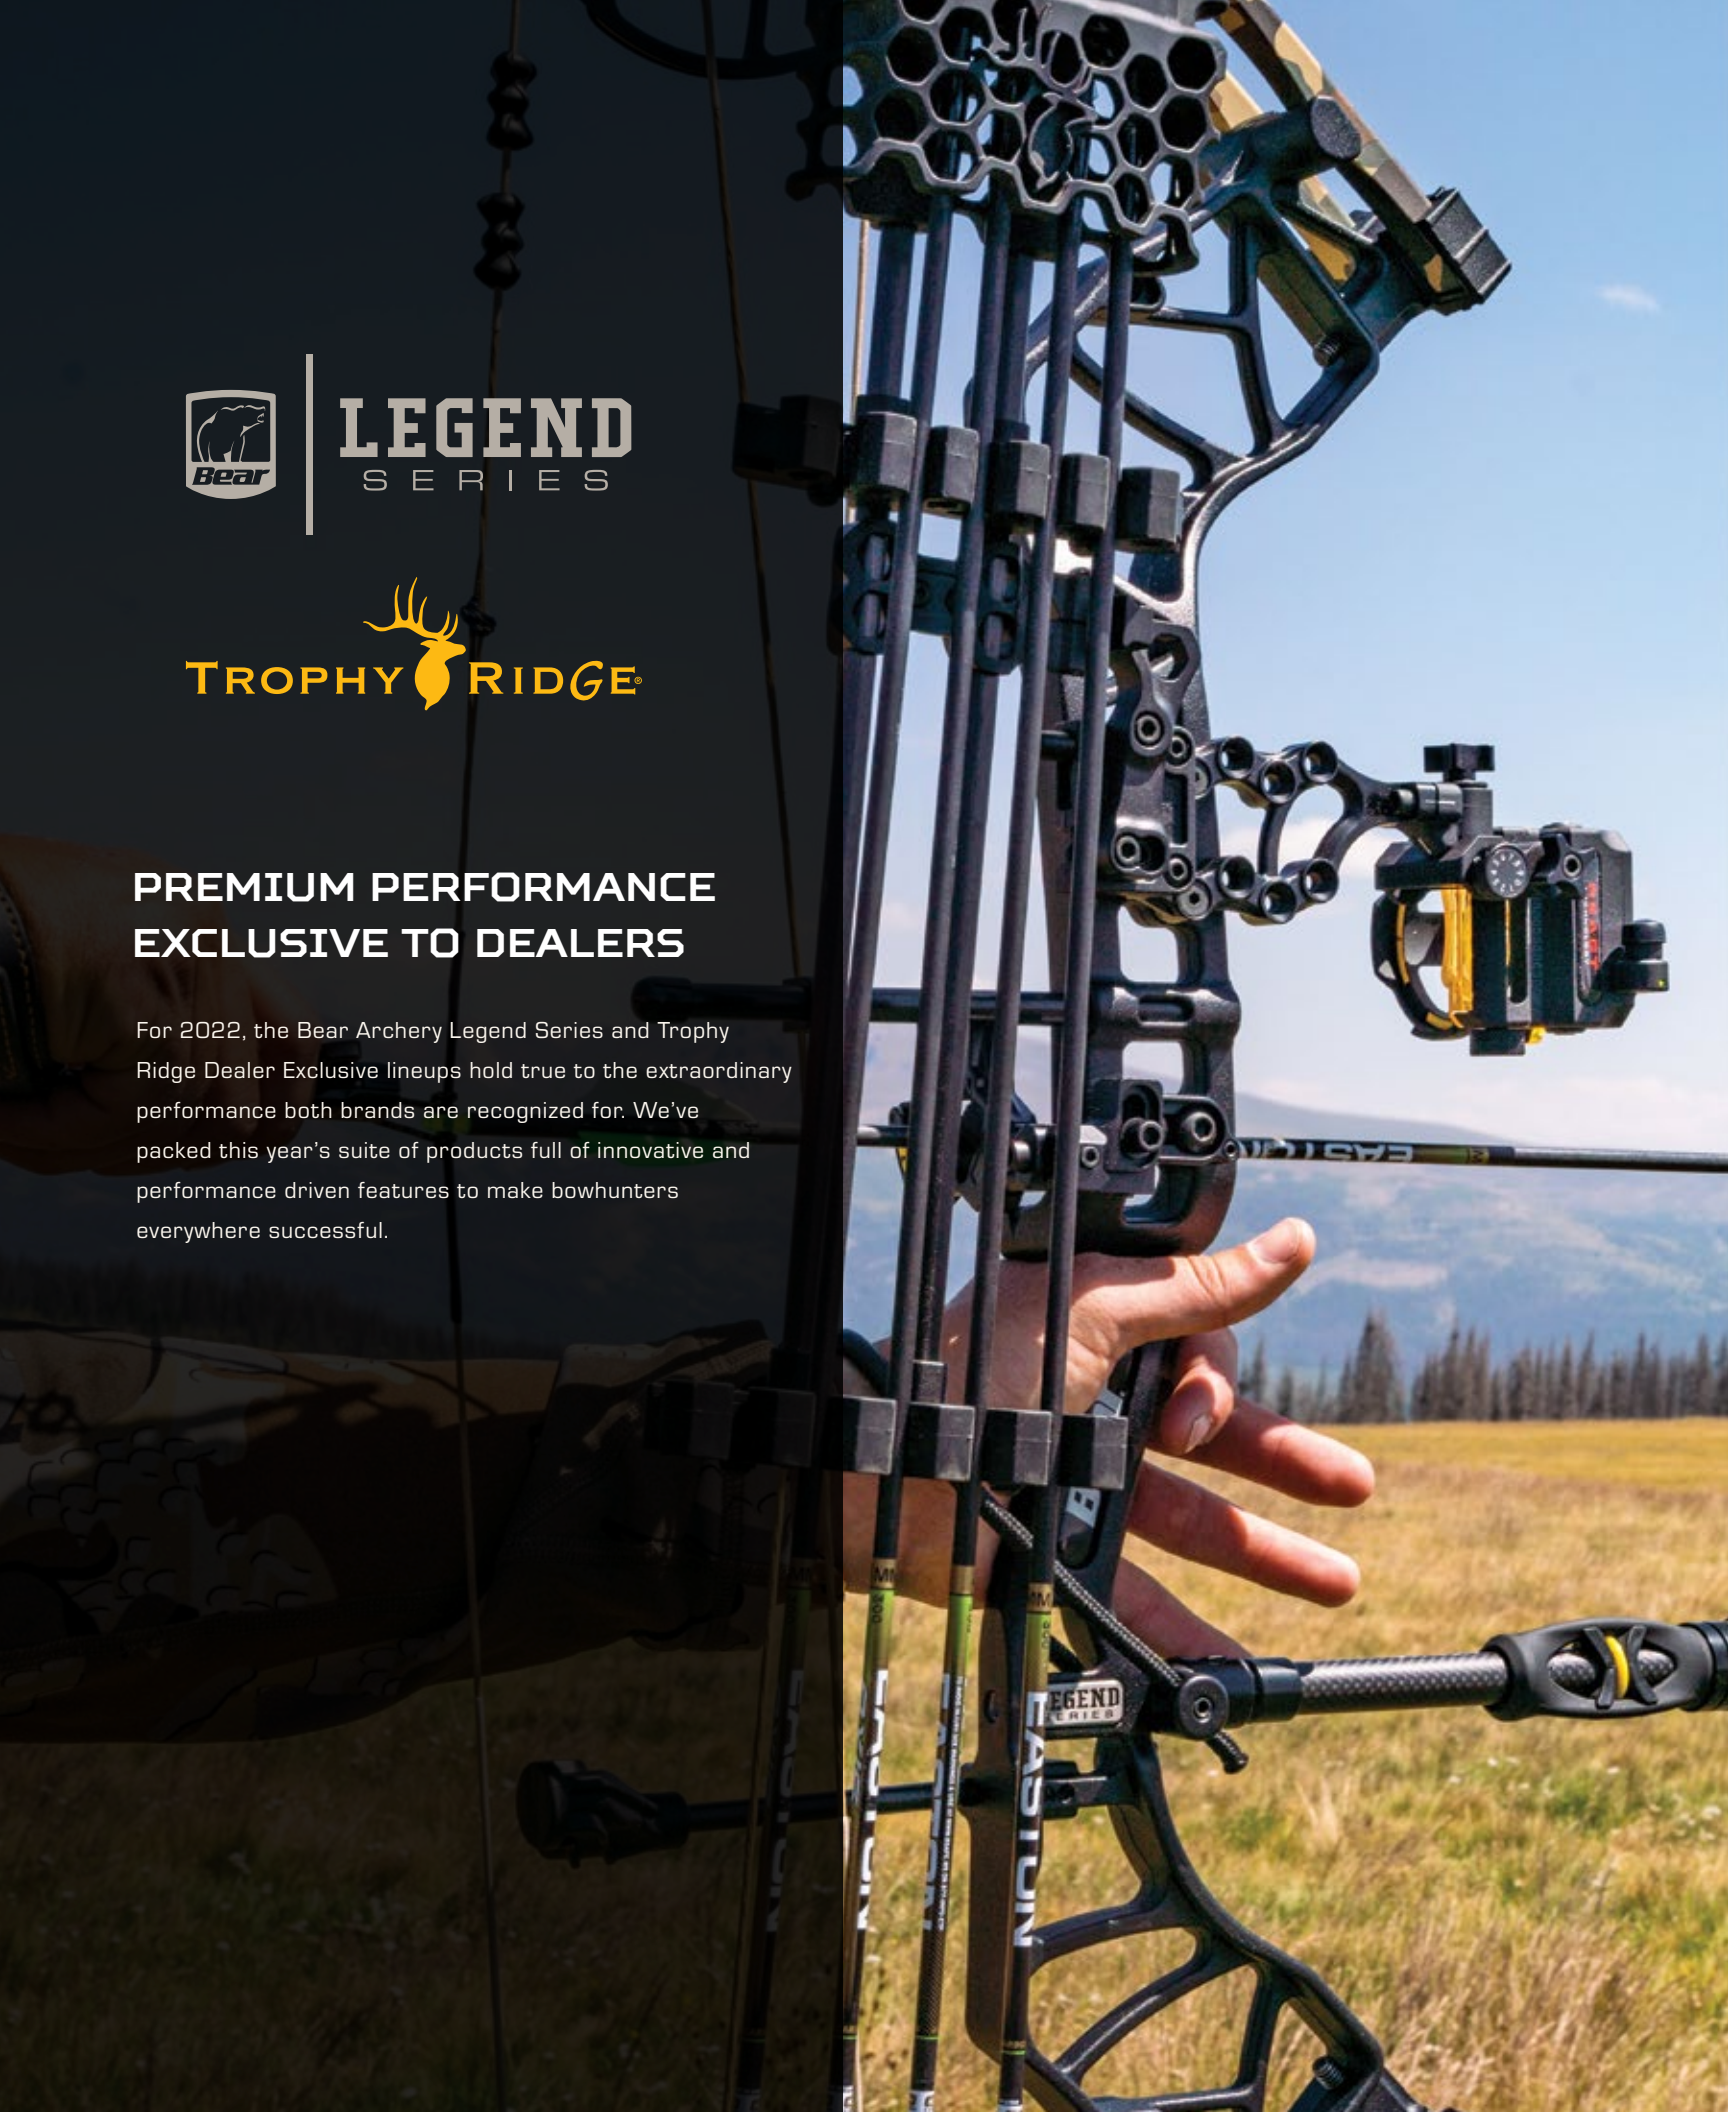

LEGEND
SERIES

TROPHY RIDGE®

PREMIUM PERFORMANCE EXCLUSIVE TO DEALERS

For 2022, the Bear Archery Legend Series and Trophy Ridge Dealer Exclusive lineups hold true to the extraordinary performance both brands are recognized for. We've packed this year's suite of products full of innovative and performance driven features to make bowhunters everywhere successful.

Pictured: Throwback Black

- SPEED**
342 FPS
- AXLE-TO-AXLE**
33"
- BRACE HEIGHT**
6.375"
- DRAW WEIGHT**
45-60/55-70
- DRAW LENGTH**
26.5"-30.5"
- LET OFF**
75%, 80%, 85%, 90%
- WEIGHT**
4.4 LBS.

Vibration Reduction System™
An improved for 2022 Vibration Reduction System (VRS) helps stabilize and reduce lingering riser vibration by up to 25% from the motion of shooting an arrow allowing for a smooth and quiet shot