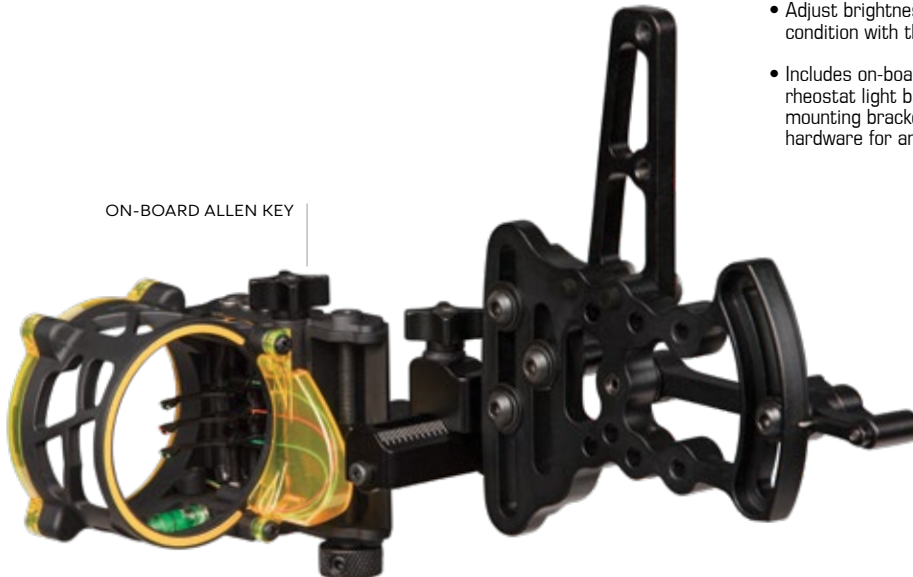

FEATURES:

- Dependable precision with micro-adjustable pins
- Ultimate visibility with ultra-bright .019 horizontal fiber optic pins
- Adjust brightness to suit any shooting condition with the rheostat light
- Includes on-board adjustment tool, rheostat light battery, aluminum mounting bracket and quiver mounting hardware for an easier quiver set up

ON-BOARD ALLEN KEY