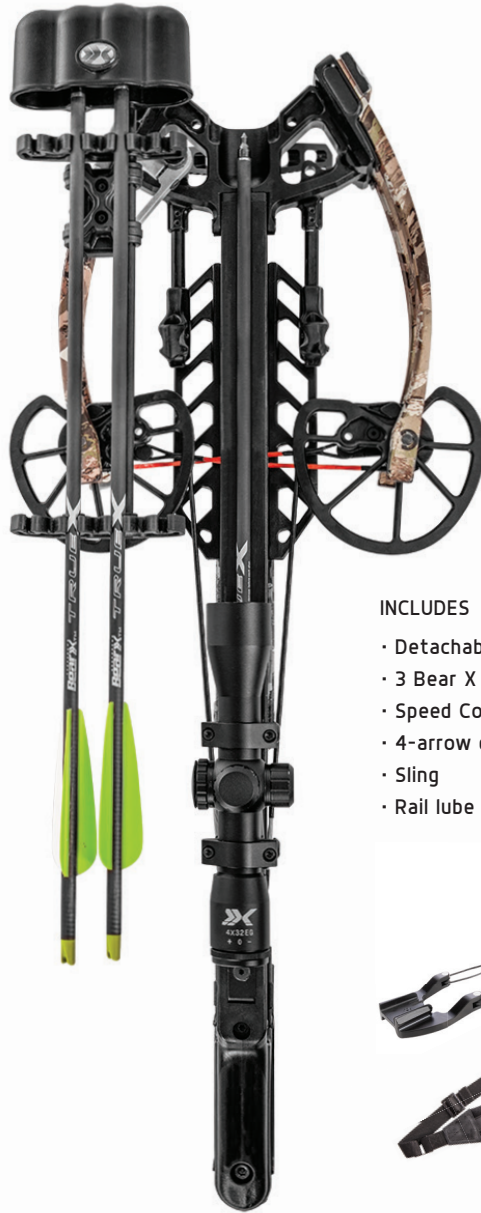

IMPACT

SPEED

420 FPS

WIDTH COCKED

8.125 INCHES

INCLUDES

- Detachable silent cocking crank
- 3 Bear X TrueX arrows
- Speed Comp scope
- 4-arrow quiver
- Sling
- Rail lube / string wax

IMPACT

MSRP

\$1099.99

Veil® Stoke™

AC15A2A2182

TrueTimber® Strata™

AC15A2A2183

FIND YOUR TARGET AND LEAVE YOUR MARK

with the all-new Impact from BearX. This crossbow features an incredibly narrow frame at just 8-1/8" wide when cocked and 12-1/16" uncocked.

SPEED

420 FPS

WIDTH COCKED

8.125 INCHES

INCLUDES

- Manual cocking sled
- 3 Bear X TrueX arrows
- Speed Comp scope
- 4-arrow quiver
- Sling
- Rail lube / string wax

BEAR X

NARROW DIMENSIONS, INCREDIBLE PERFORMANCE

MSRP

\$679.99

Black

AC96B2B2200

CONSTRUCTOR **LT**

SPEED
415 FPS
WIDTH COCKED
10 INCHES

INCLUDES

- Manual cocking sled
- 3 Bear X TrueX Max arrows
- Speed Comp Scope
- 4-arrow quiver
- Sling
- Rail lube / string wax