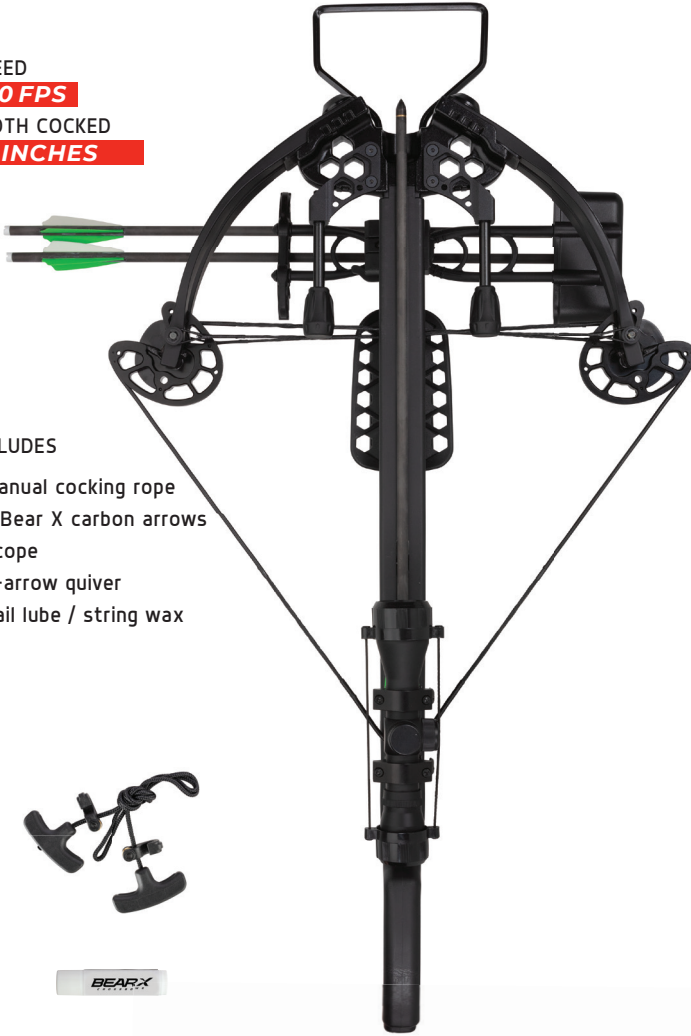

WIDTH COCKED

10 INCHES

INCLUDES

- Manual cocking sled
- 3 Bear X TrueX arrows
- 4x32 scope
- 4-arrow quiver
- Rail lube / string wax

COMPLETE WITH EVERYTHING YOU NEED TO GET OUT INTO THE WOODS TODAY,

the Bear X Intense CD crossbow delivers intensely powerful performance in a compact package. This lethal crossbow measures only 10" wide when cocked and 14" wide when uncocked. This ready-to-hunt crossbow package includes 3 Bear X TrueX arrows, scope, 4-arrow quiver, cocking rope, and rail lube / string wax.

Black

AC93A2A72003

TREK 380

SPEED

380 FPS

WIDTH COCKED

14 INCHES

INCLUDES

- Manual cocking rope
- 3 Bear X carbon arrows
- Scope
- 4-arrow quiver
- Rail lube / string wax

ENGINEERED FOR PERFORMANCE

The Bear X Trek 380 crossbow comes ready-to-hunt and delivers top of the line speed, accuracy, and quality at an affordable price. Forged with the hunter in mind.

- Compact design pistol crossbow
- Self-cocking arm
- Forearm grip,
- Adjustable stock up to 2.5"

INCLUDES

- Rear Sight
- 3 Premium Bolts

SPEED

175 FPS

DRAW WEIGHT

60 LBS.

WEIGHT