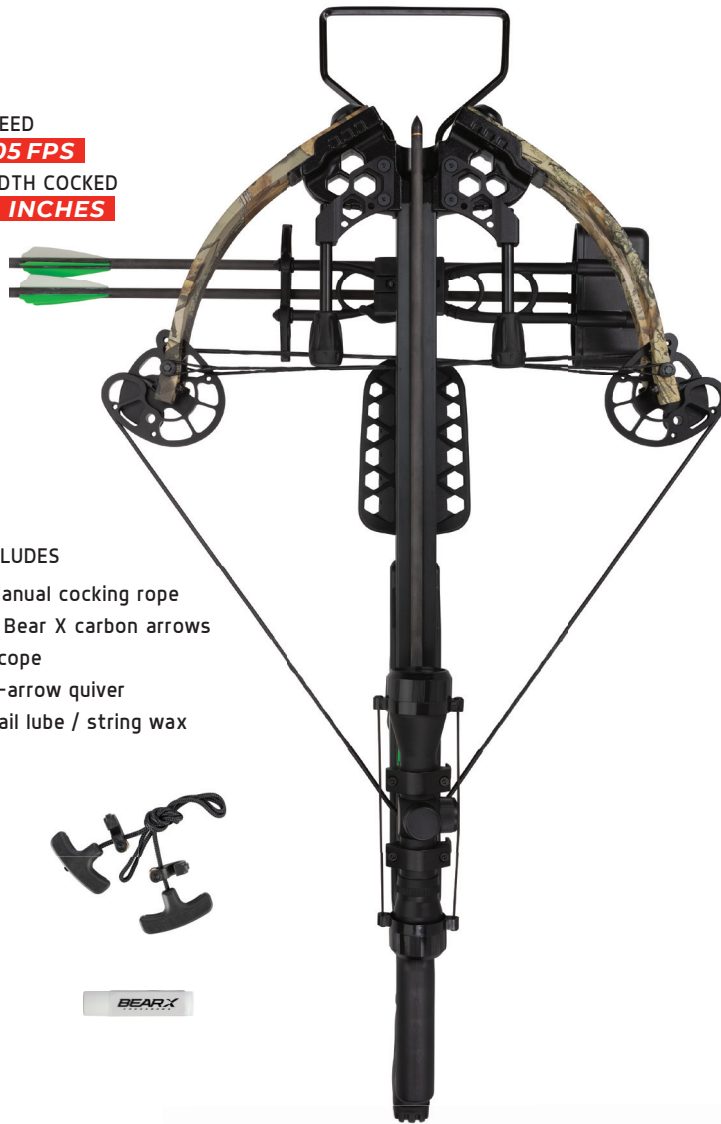

SPEED

410 FPS

WIDTH COCKED

10 INCHES

INCLUDES

- Manual cocking sled
- 3 Bear X TrueX arrows
- Illuminated scope
- 4-arrow quiver
- Rail lube / string wax

MADE FOR CROSSBOW HUNTERS IN TIGHT QUARTERS,

the Constrictor CDX's narrow dimensions and blazing speeds of 410 fps deliver lethal results without draining your wallet. This lethal weapon comes ready-to-hunt with everything you need to take down your next prey.

WIDTH COCKED

10 INCHES

INCLUDES

- Manual cocking sled
- 3 Bear X TrueX arrows
- 4x32 scope
- 4-arrow quiver
- Rail lube / string wax

COMPLETE WITH EVERYTHING YOU NEED TO GET OUT INTO THE WOODS TODAY,

the Bear X Intense CD crossbow delivers intensely powerful performance in a compact package. This lethal crossbow measures only 10" wide when cocked and 14" wide when uncocked. This ready-to-hunt crossbow package includes 3 Bear X TrueX arrows, scope, 4-arrow quiver, cocking rope, and rail lube / string wax.

KONFLICT 405

SPEED
405 FPS
 WIDTH COCKED
14 INCHES

INCLUDES

- Manual cocking rope
- 3 Bear X carbon arrows
- Scope
- 4-arrow quiver
- Rail lube / string wax

DISRUPTING THE PRICE-TO-PERFORMANCE RATIO

Meet the all-new field-ready Konflikt 405 crossbow. This super-fast crossbow produces speeds of 405 FPS and high-performance at an incredible value.