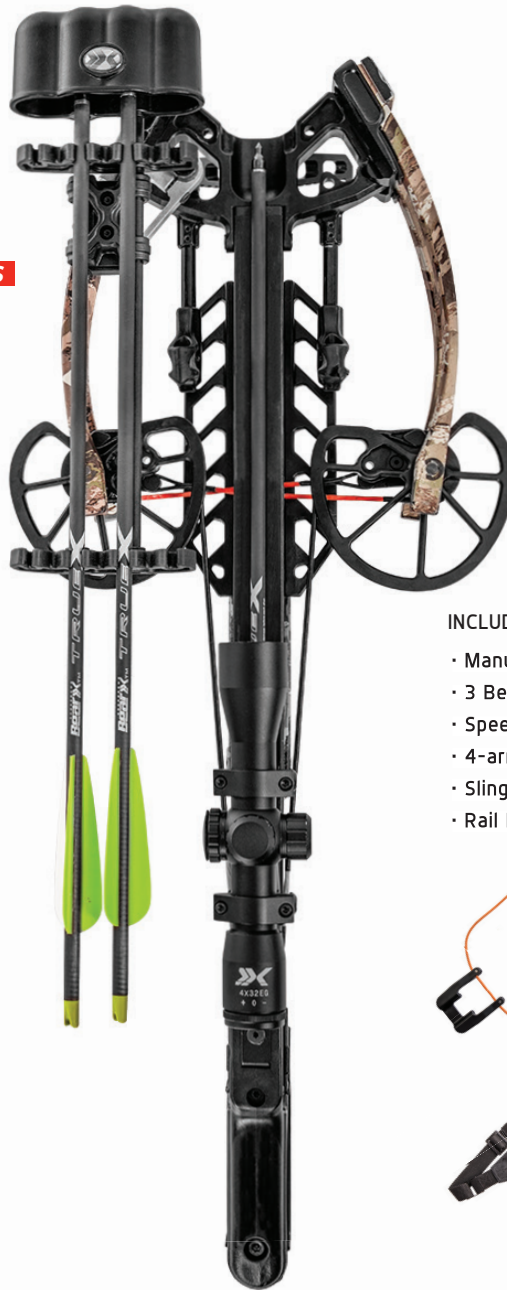

MSRP

\$1099.99

Veil® Stoke™

AC15A2A2182

TrueTimber® Strata™

AC15A2A2183

FIND YOUR TARGET AND LEAVE YOUR MARK

with the all-new Impact from BearX. This crossbow features an incredibly narrow frame at just 8-1/8" wide when cocked and 12-1/16" uncocked.

SPEED

420 FPS

WIDTH COCKED

8.125 INCHES

INCLUDES

- Manual cocking sled
- 3 Bear X TrueX arrows
- Speed Comp scope
- 4-arrow quiver
- Sling
- Rail lube / string wax

BEAR X

NARROW DIMENSIONS, INCREDIBLE PERFORMANCE

and deadly results - the Impact CDXV crossbow gives you everything you need to get out into the woods today. This lethal crossbow measures only 8-1/8" wide cocked and 12-1/16" uncocked.

NEW

CONSTRUCTOR LT

MSRP

\$679.99

Black

AC96B2B2200

CONSTRUCTOR **LT**

SPEED
415 FPS
WIDTH COCKED
10 INCHES

INCLUDES

- Manual cocking sled
- 3 Bear X TrueX Max arrows
- Speed Comp Scope
- 4-arrow quiver
- Sling
- Rail lube / string wax