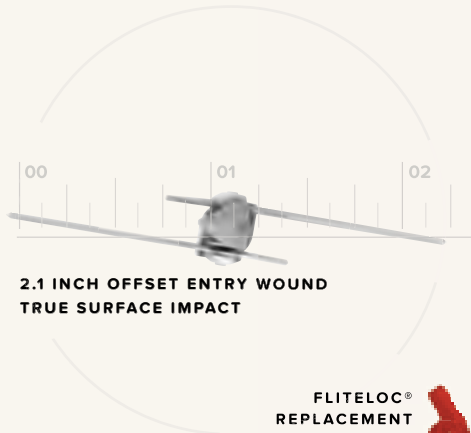

REAR
DEPLOY

SK₂

3.625 INCH TOTAL CUTTING SURFACE
2 INCH OFFSET ENTRY WOUND
[100 grain]

ENTER THE CORE.

2-BLADE, REAR DEPLOY,
MECHANICAL BROADHEAD

- → **Guaranteed to Open on Contact**
- → **Patented FLITELOC® Technology**
- → **Signature Offset Design**
- → **Field Point Accuracy**

FLITELOC®
REPLACEMENT
INSTRUCTIONS
INCLUDED

[sikbroadheads.com]