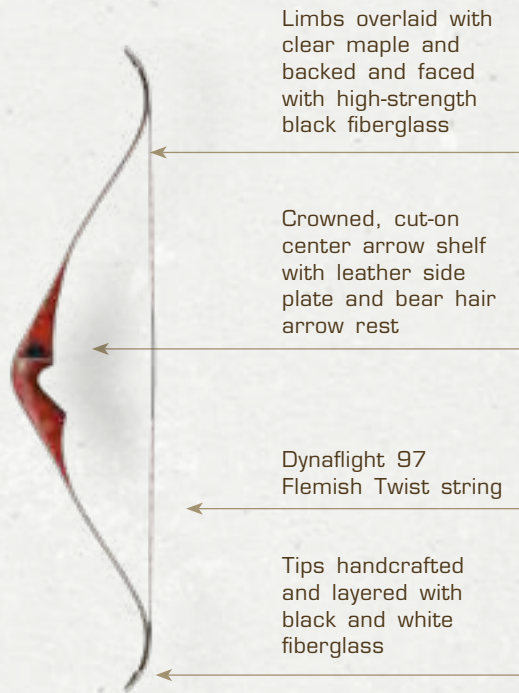

SUPERMAG 48

In 1966 Bear introduced an effective, comfortable 48" hunting bow, proudly called the Super Magnum 48. Today, it remains a proven performer for those who need a short hunting bow ideally suited for hunting out of ground blinds and tree stands, or as a lethal bowfishing tool.