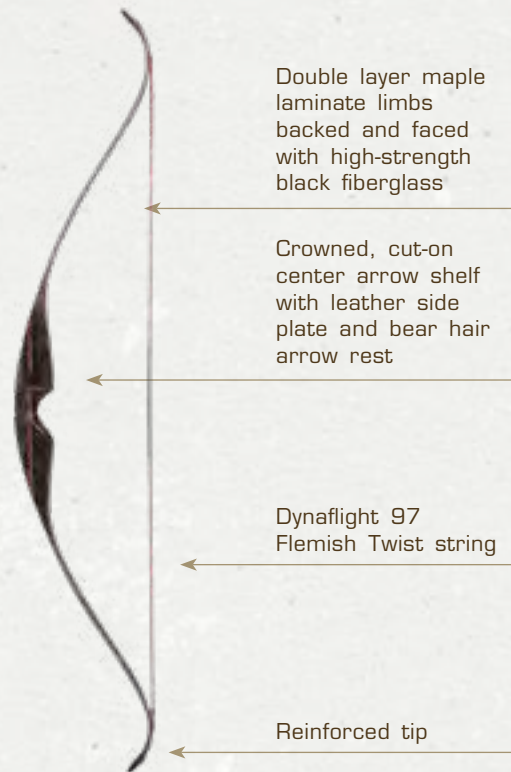

FEATURES

- 58" AMO length

CONSTRUCTION

1. 1 Black maple 2-piece riser with inlaid red accent stripe
2. 2 Additional layer of maple laminate in limb construction
3. 3 Grip capped with fiberglass

ASG1135R	RH 35*	ASG1135L	LH 35*
ASG1140R	RH 40	ASG1140L	LH 40*
ASG1145R	RH 45	ASG1145L	LH 45
ASG1150R	RH 50	ASG1150L	LH 50*
ASG1155R	RH 55	ASG1155L	LH 55*
ASG1160R	RH 60*		
ASG1165R	RH 65*