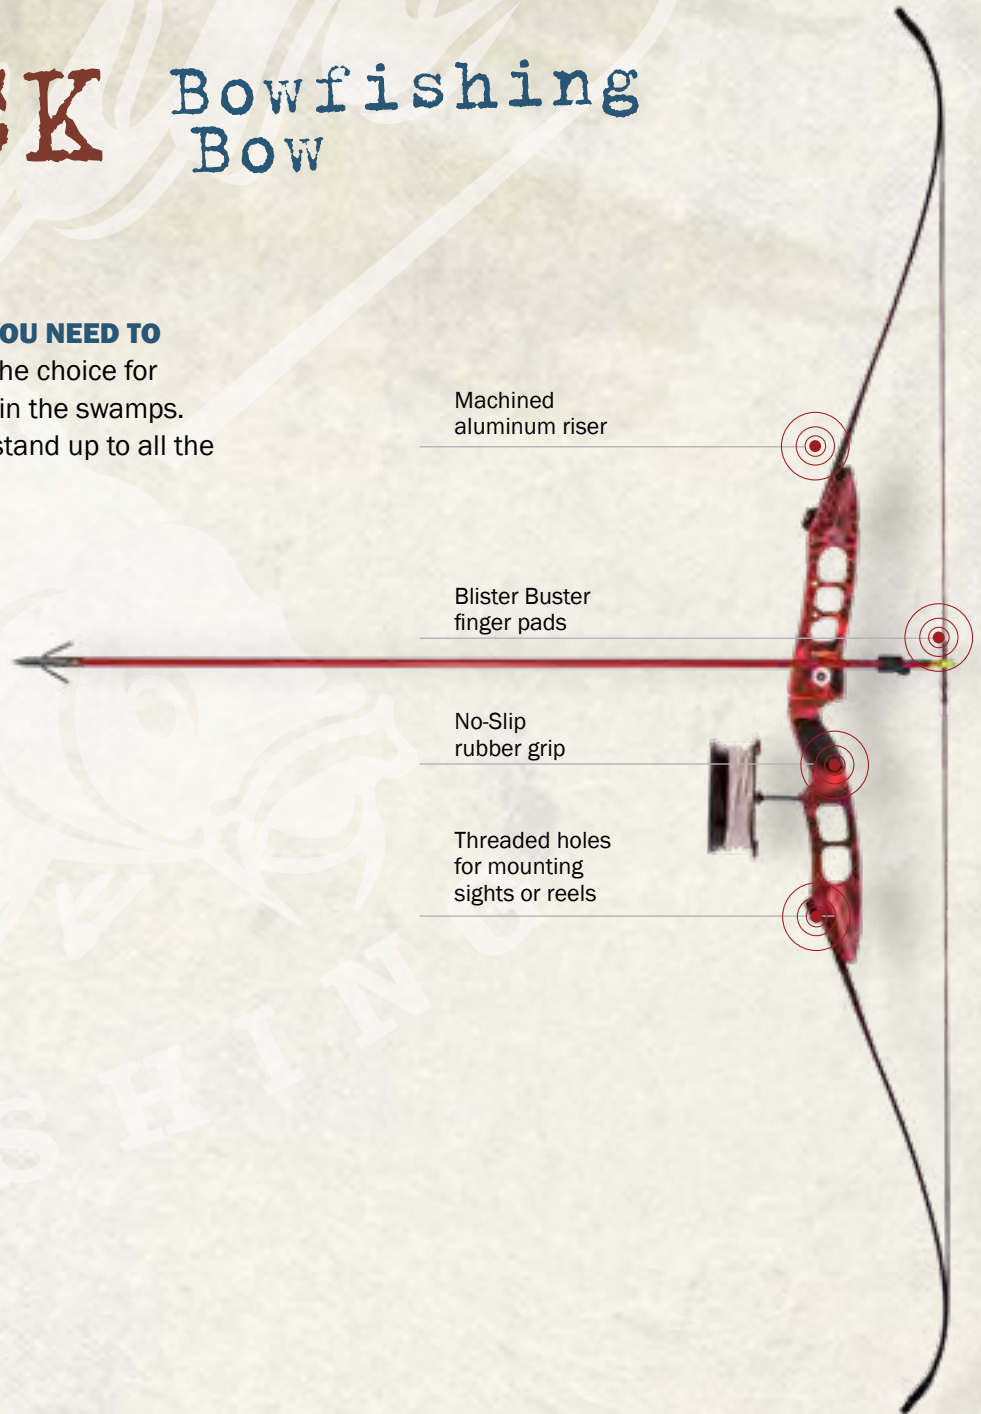

FISH STICK

Bowfishing Bow

THIS RTF KIT AND TAKE-DOWN DESIGN HAS WHAT YOU NEED TO HIT THE WATER AND START STIK'N. The Fish Stick is the choice for everything from big Commons in the North to Gator Gar in the swamps. Its high-grade aluminum riser and composite limbs will stand up to all the abuse bowfishing doles out.

SPECS

56" BOW LENGTH
45LBS PEAK DRAW WEIGHT

RTF KIT INCLUDES:

- Recurve Bow
- Drum Reel w/ line
- Roller Rest
- Mounting hole (Accepts Cajun Winch Reel & Winch Pro)
- Arrow w/ Piranha Point
- Blister Buster finger pads
- Take-down design
- Machined aluminum riser

Machined aluminum riser

Blister Buster finger pads

No-Slip rubber grip

Threaded holes for mounting sights or reels