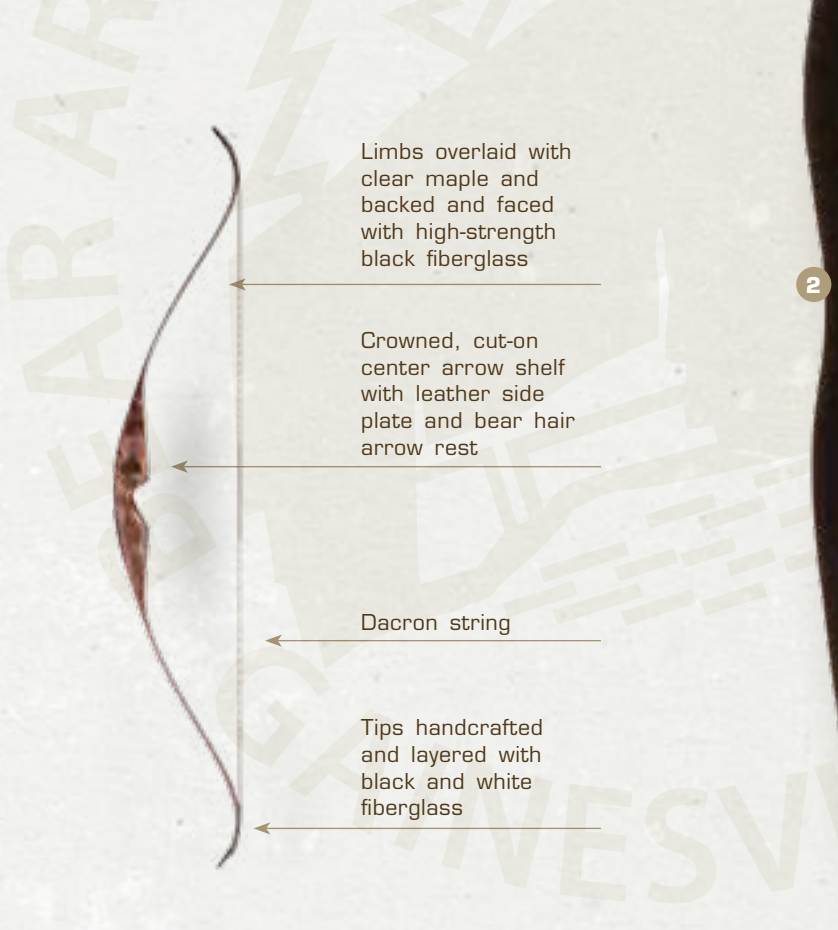

GRIZZLY

The Grizzly is one legendary bow that has been proving itself since 1950. Mr. Bear made the last design change to the Grizzly in 1964. The value-priced bow is designed for big performance and is a sure shooter for any skill level.

FEATURES

- 58" AMO length

CONSTRUCTION

- 1 Brown hard-rock maple 1-piece riser
- 2 Grip capped with fiberglass

Limbs overlaid with clear maple and backed and faced with high-strength black fiberglass

Crowned, cut-on center arrow shelf with leather side plate and bear hair arrow rest