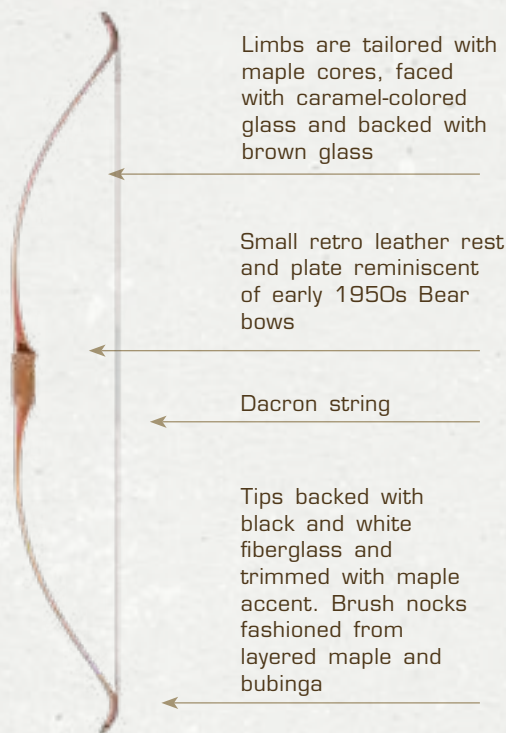

STATIC K-4

This 64-inch static tip bow is a rebirth from 1952. Its sleek narrow design is reminiscent of a long bow with a recurve static tip that retains its shape during the draw cycle of the bow packing a powerful punch.