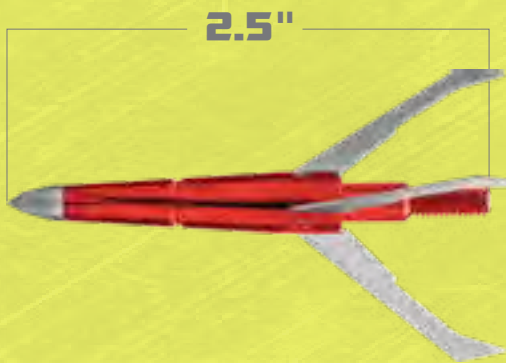

ROCKET
BROADHEADS

ARI00SWXT

LARGE **ENTRY**
& **EXIT** WOUNDS

SUPER SHARP BLADES

**CAUTION: FATAL
ON IMPACT.**

HAMMERHEAD XT

This three-blade mechanical broadhead produces a massive 2" cutting diameter as well as a 3.405" cutting surface area. The Hammerhead XT creates enormous entry and exit wounds making tracking a thing of the past.