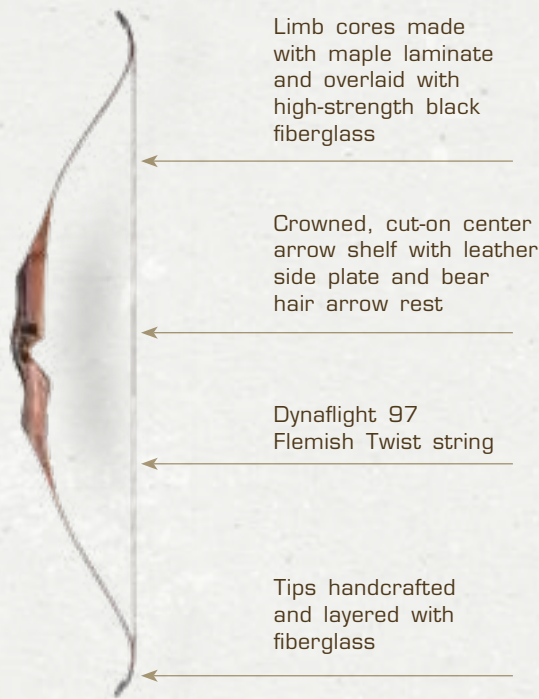

FEATURES

- 60" AMO length

CONSTRUCTION

1. 1 Brown and black hard-rock maple 2-piece riser

- AFT2020130 **RH 30***
- AFT2020135 **RH 35***
- AFT2020140 **RH 40**
- AFT2020145 **RH 45**
- AFT2020150 **RH 50**
- AFT2020155 **RH 55***
- AFT2020160 **RH 60***
- AFT2020165 **RH 65***

- AFT2220245 **LH 45**
- AFT2220250 **LH 50***
- AFT2220255 **LH 55***