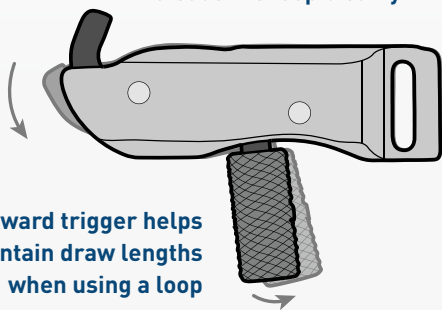

FLETCH HOOK

The Fletch Hook is infinitely adjustable. This release is available with a removable, knurled sleeve that slides over the trigger pin offering a unique feel for the shooter and is available in two wrist strap styles – buckle strap and nylon with hook and loop closure. The Fletch Hook is loop-only and features a roller system for the ultimate smooth performance.

AFL119BB
Buckle
*PICTURED

AFL119VS
Hook & Loop

Specifically designed hook to
release the loop cleanly

The forward trigger helps
maintain draw lengths
when using a loop