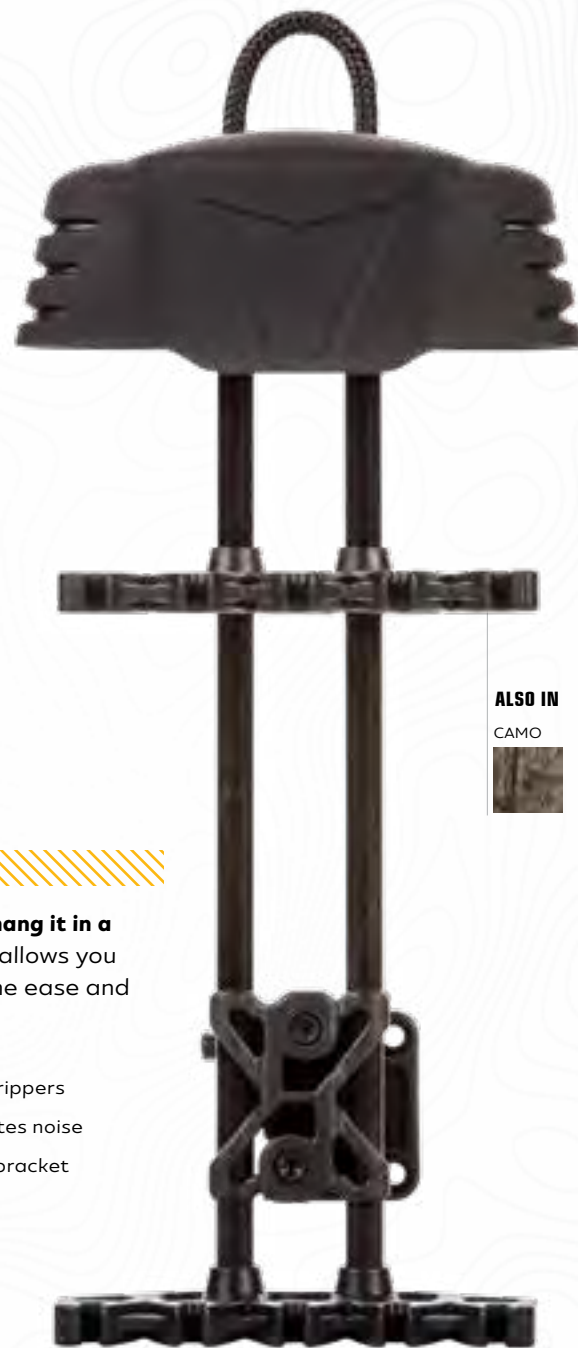

TROPHY RIDGE
LITE-1

The Lite-1 has all the features that make a premium quiver a fast and deadly partner on the hunt—all at less weight.

- Bright green LED lights on top and inside of the hood
- Quick detach mounting bracket
- Braided hanging rope for bow or detached quiver
- Dual arrow grippers for fixed or mechanical broadheads

TROPHY RIDGE
5-SPOT

Leave it on your bow or hang it in a tree. The 5-Spot Quiver allows you to do either with extreme ease and smart design.

- Adjustable dual arrow grippers
- Soft-touch hood eliminates noise
- Quick detach mounting bracket
- Hanging loop