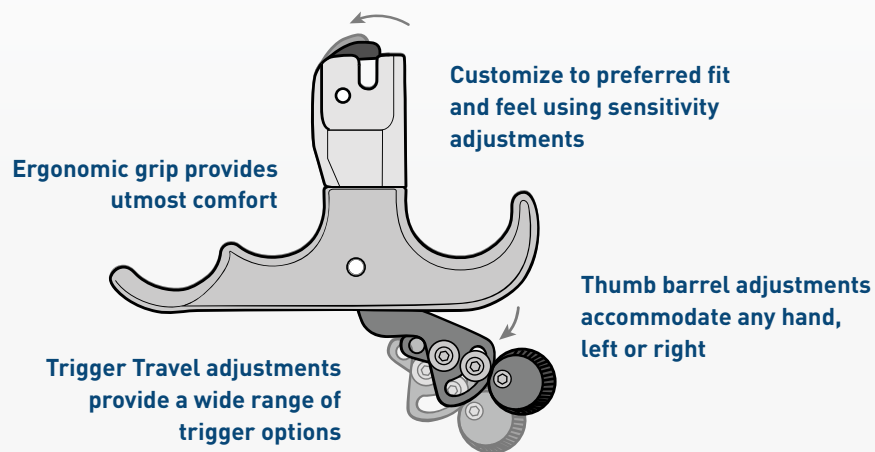

FLETCH HOOK

The Fletch Hook is infinitely adjustable. This release is available with a removable, knurled sleeve that slides over the trigger pin offering a unique feel for the shooter and is available in two wrist strap styles – buckle strap and nylon with hook and loop closure. The Fletch Hook is loop-only and features a roller system for the ultimate smooth performance.