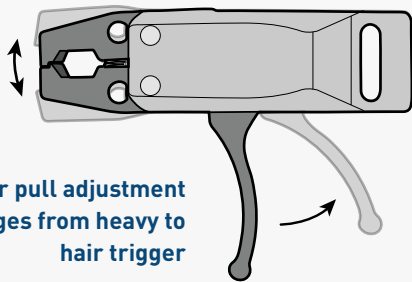

.44 CALIPER

The .44 Caliper is different from any other caliper releases in its interlocking jaw system, giving you a precise release in both directions reducing any horizontal arrow play. The .44 Caliper is available in two wrist strap styles – buckle strap and nylon with hook and loop closure.

AFL117BG
Buckle
*PICTURED

AFL117SG
Hook & Loop

Release features trigger and roller design for smooth feel when pulling the trigger

Trigger pull adjustment ranges from heavy to hair trigger