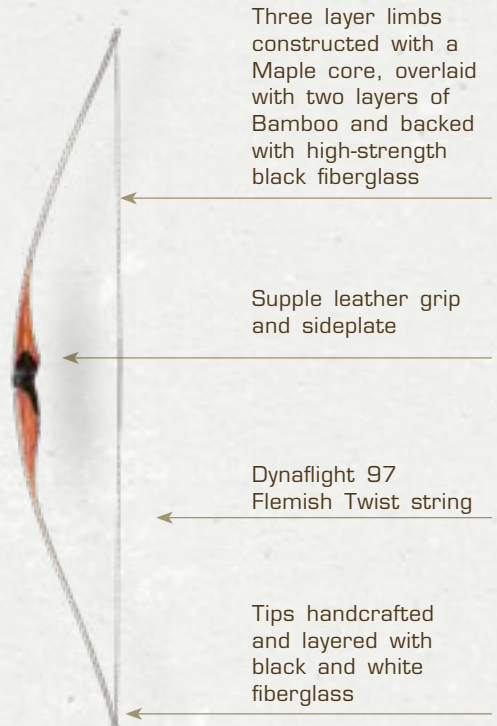

2

FEATURES

- 64" AMO length

CONSTRUCTION

1. 1 Exotic bubinga 2-piece riser with inlaid matching accent stripe
2. 2 Reflex / deflex design

1

AALB1135R	RH 35*	AALB1135L	LH 35*
AALB1140R	RH 40*	AALB1140L	LH 40*
AALB1145R	RH 45*	AALB1145L	LH 45*
AALB1150R	RH 50*	AALB1150L	LH 50*
AALB1155R	RH 55*	AALB1155L	LH 55*
AALB1160R	RH 60*