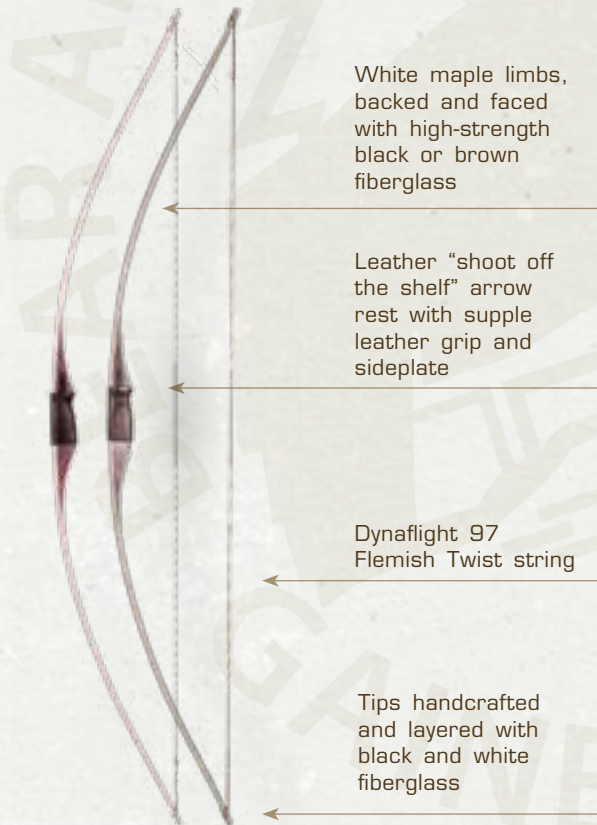

2

FEATURES

- 64" AMO length

CONSTRUCTION

- 1 Exotic bubinga 2-piece riser with inlaid matching accent stripe
- 2 Reflex / deflex design

1

AALB1135R	RH 35*	AALB1135L	LH 35*
AALB1140R	RH 40*	AALB1140L	LH 40*
AALB1145R	RH 45*	AALB1145L	LH 45*
AALB1150R	RH 50*	AALB1150L	LH 50*
AALB1155R	RH 55*	AALB1155L	LH 55*
AALB1160R	RH 60*		

MONTANA

The Montana longbow was first introduced in the late 90s and has become a very popular addition to an already proven lineup. The bow's slightly reflexed design, tapered limb lamination, and new slimmer tips make this longbow big on performance and value.