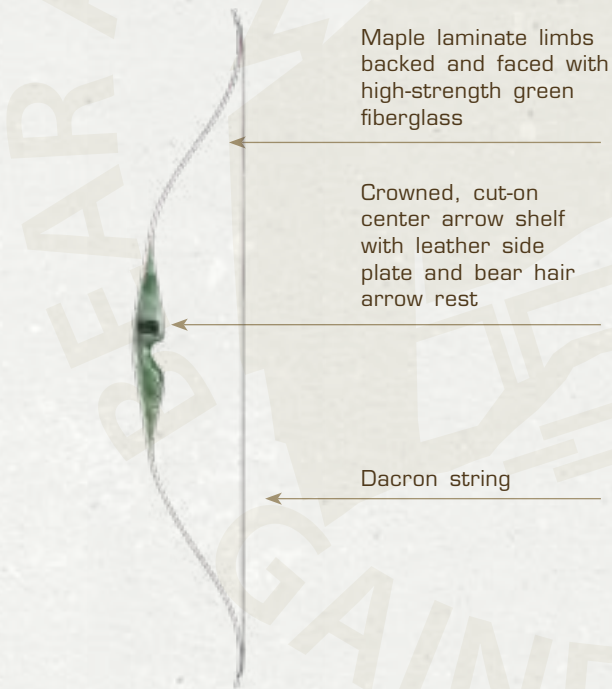

* Will take approximately 90 days to ship.

SUPERMAG 48

In 1966 Bear introduced an effective, comfortable 48" hunting bow, proudly called the Super Magnum 48. Today, it remains a proven performer for those who need a short hunting bow ideally suited for hunting out of ground blinds and tree stands, or as a lethal bowfishing tool.

FEATURES

- 48" AMO length

CONSTRUCTION

- 1 Bubinga riser
- 2 Slim, form-fitting grip
- 3 Grip capped with fiberglass

AFT2086131	RH 30*	AFT2086235	LH 35*
AFT2086135	RH 35*	AFT2086240	LH 40*
AFT2086140	RH 40	AFT2086245	LH 45
AFT2086145	RH 45	AFT2086250	LH 50*
AFT2086150	RH 50	AFT2086255	LH 55*
AFT2086155	RH 55*		
AFT2086160	RH 60*		

KODIAK CUB

This 48" traditional youth bow was originally known as the Little Bear and was introduced in 1965. This is a smooth-shooting youth bow and is great for teaching archery fundamentals in a laminated bow in a quality just like mom and dad's.