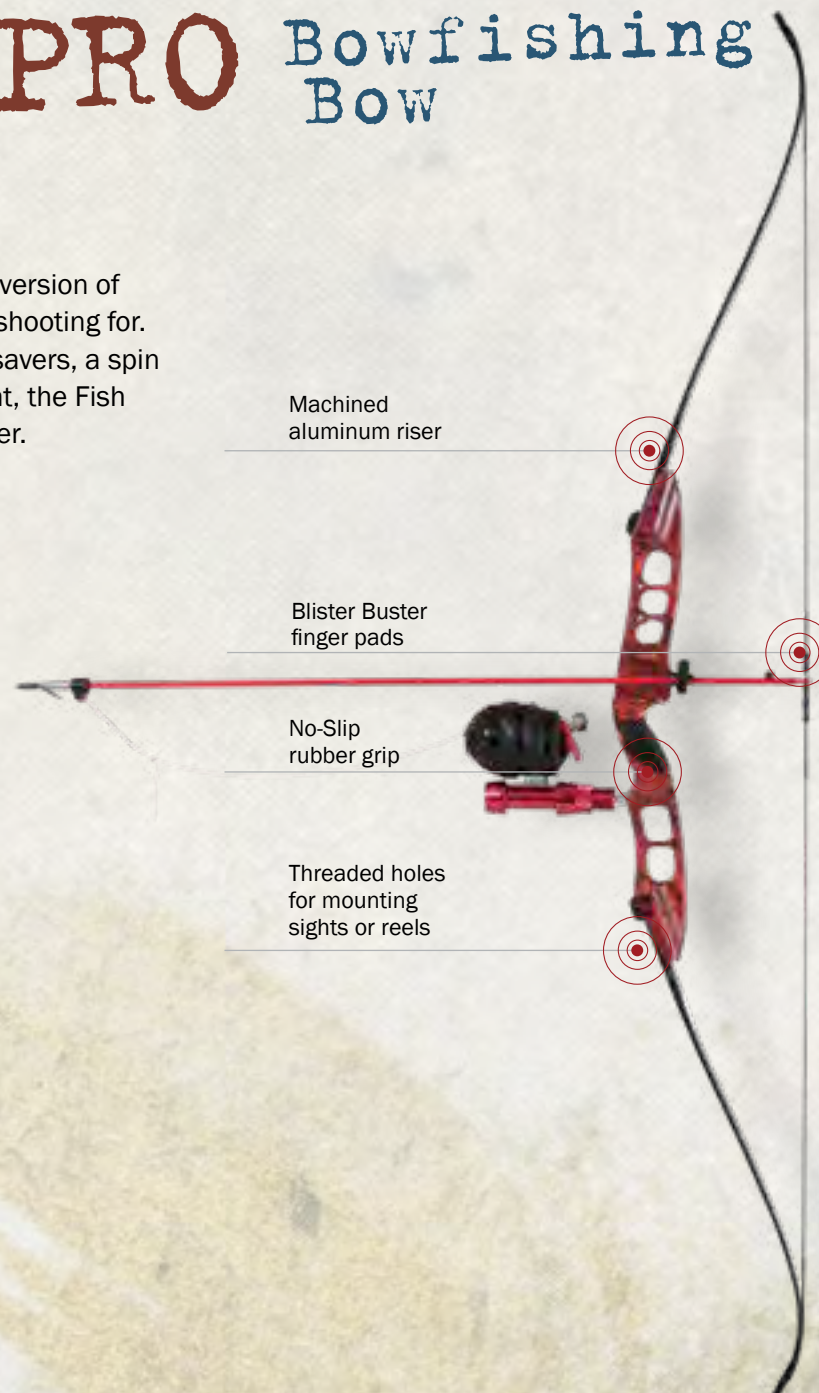

NEW!

FISH STICK PRO

Bowfishing Bow

THE RECURVE BOW FOR THE BOWFISHING PRO - This advanced version of our tried and true Fish Stick has the ultimate upgrades you've been shooting for. Featuring a machined locking reel seat, brush fire arrow rest, finger savers, a spin doctor reel and red fiberglass arrow with slide, stop and piranha point, the Fish Stick Pro has everything you need to catch this season's record holder.

SPECS

56" BOW LENGTH

45LBS PEAK DRAW WEIGHT

RTF KIT INCLUDES:

- Recurve Bow
- Spin Doctor Reel w/ 150ft line
- Roller Rest
- Brush Fire Arrow Rest
- Red Reel Seat
- Arrow w/ Piranha Point
- Blister Buster finger pads
- Mounting hole
- Take-down design
- Machined aluminum riser

A6FS15945R - Fish Stick Pro Bow Kit

Machined aluminum riser

Blister Buster finger pads

No-Slip rubber grip

Threaded holes for mounting sights or reels