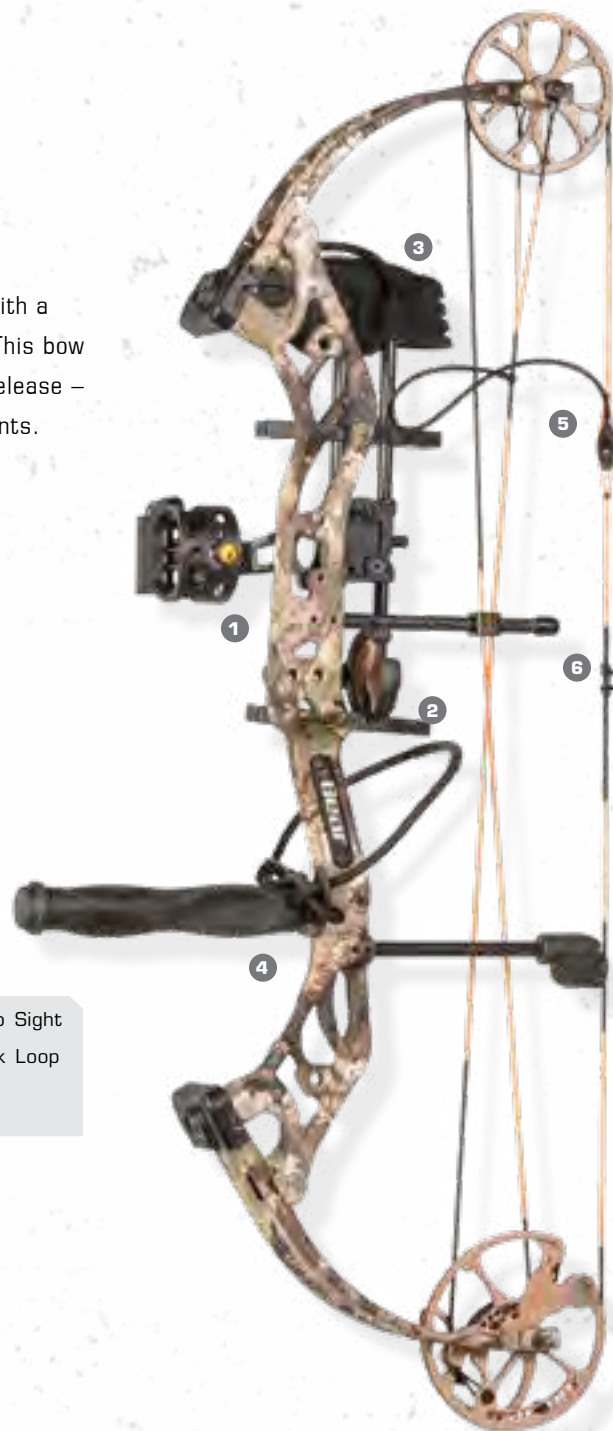

PROWESS

IN THE HUNT

Finally, a bow that delivers premium performance with a design tailored specifically for the female shooter. This bow is lightweight, fast, smooth to draw, with a silent release – a weapon that is all-business especially when it counts.

SPECIFICATIONS

SPEED	UP TO 290 FPS
WEIGHT	2.9 LBS
BRACE HEIGHT	6 3/4"
AXLE-TO-AXLE	29 1/8"
PEAK DRAW WEIGHT	35 - 50 LBS.
DRAW LENGTH RANGE	23" - 28"
LET OFF	80%

BOW FEATURES

RTH
READY TO HUNT

1 Trophy Ridge 4-Pin Sight	3 Trophy Ridge 5 Arrow Quiver	5 Peep Sight
2 Trophy Ridge Whisker Biscuit	4 Trophy Ridge Stabilizer & Sling	6 Nock Loop

PERIMETER WEIGHTED SINGLE CAM

reduces bow recoil

ROCKSTOPS™

Offset string suppressor eliminates vibration keeping speed and accuracy

FH1™ ROTATING MODULE SINGLE CAM

allows for highly-adjustable draw lengths

FINISHES

REALTREE
EDGE

Realtree® Edge™
AV84B11005R **RH RTH**
AV84B11005L **LH RTH**

STOKE™ **NEW FOR 2019**

Veil® Stoke™
AV84B11095R **RH RTH**
AV84B11095L **LH RTH**

True Timber® Kanati™
AV84B11025R **RH RTH**
AV84B11025L **LH RTH**