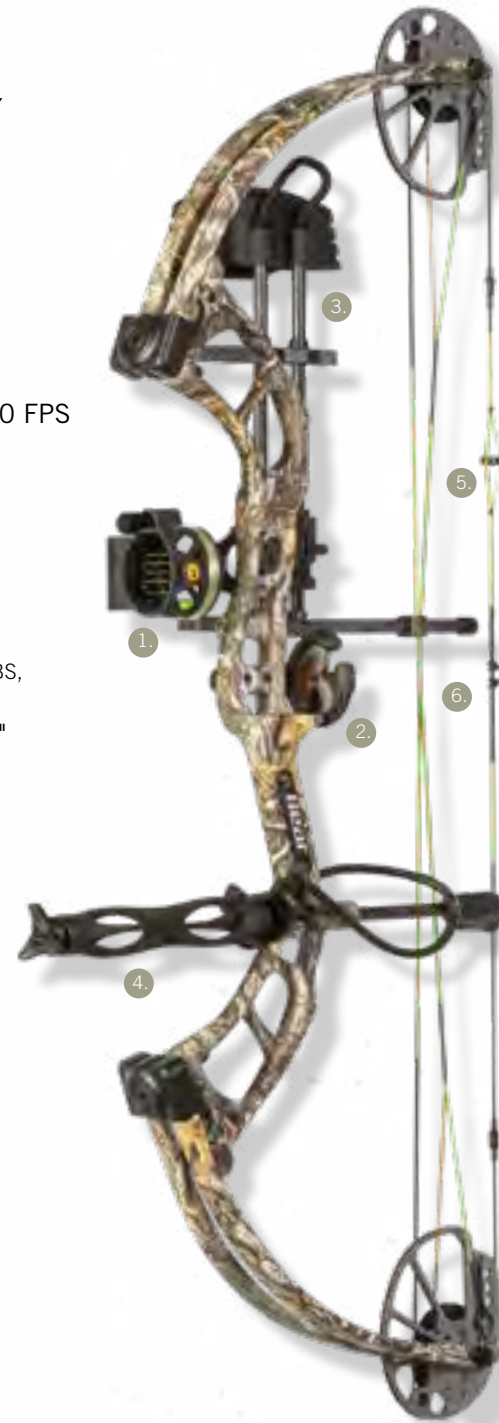

CRUZER

SPECIFICATIONS

SPEED	UP TO 310 FPS
WEIGHT	3.6 LBS
BRACE HEIGHT	6 1/2"
AXLE-TO-AXLE	32"
PEAK DRAW WEIGHT	5 - 70 LBS,
DRAW LENGTH RANGE	12" - 30"
LET OFF	75%

FINISHES

RealTree® Edge™
AV82C22007R **RH**
AV82C22007L **LH**

Veil® Alpine™
AV82C22077R **RH**
AV82C22077L **LH**

BOW FEATURES

**HIGHLY-ADJUSTABLE
DRAW LENGTH RANGE
OF 12"-30"**

ROCKSTOPS™

Offset string suppressor
eliminates vibration

MV™ CAM SYSTEM

the most versatile cam system
on the market

1. TROPHY RIDGE
  VOLT 5-PIN SIGHT
2. TROPHY RIDGE
  QUICK SHOT
  WHISKER BISCUIT
3. TROPHY RIDGE
  5 SPOT QUIVER
4. TROPHY RIDGE
  STATIC 6' STABILIZER
  & SLING
5. PEEP SIGHT
6. D LOOP

RTH
READY TO HUNT

YOU ASKED, WE LISTENED

From beginners to seasoned veterans, the Cruzer is the total package anyone can use in the backyard or the back 40! The Cruzer offers an adjustable draw weight from 5 to 70 lbs. and lengths from 12" to 30".