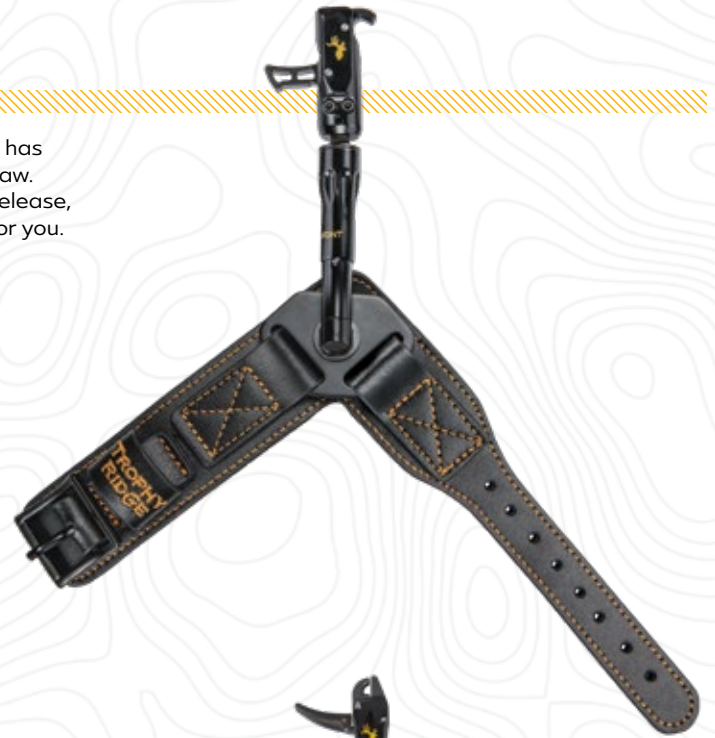

- Adjustable screw for trigger travel and tension
- Fully adjustable thumb-trigger with travel adjustment
- Rotates a full 360-degree
- Four finger handle
- Sear-style mechanism provides a smooth release
- Sling wrist strap

- Adjustable screw for trigger travel and tension
- Fully adjustable thumb-trigger with travel adjustment
- Rotates a full 360-degree
- Four finger handle
- Sling wrist strap

PRECISE

MSRP
\$79.99
ITEM#
AFL1141T

ITEM#

AFL1153SC

10 RING

MSRP

\$69.99

ITEM#

AFL1152C

TROPHY RIDGE

TROPHY RIDGE

SPOT ON

Enjoy spot-on accuracy and performance with the Spot-On Release. Designed with the bowhunter in mind, a durable ball joint connects to a 360-degree swiveling arm that locks into four different positions for unobstructed use while climbing your tree stand, glassing, and loading your next arrow. Find your perfect fit with up to 1" of length adjustment. Fine tune your shot with the fully adjustable trigger travel. Its premium leather buckle strap makes it the perfect choice for bowhunters and target shooters alike.