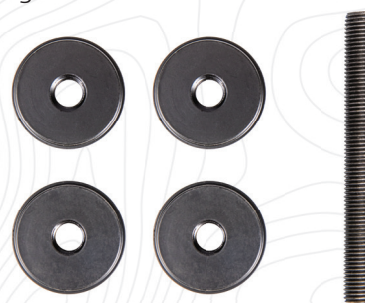

FEATURES

- Set includes (4) one-ounce weights and 3" extension rod with 5/16" x 24 threads
- Constructed of anodized aluminum for long lasting durability
- Designed to use with all Trophy Ridge front or side attaching Hitman and Static stabilizers