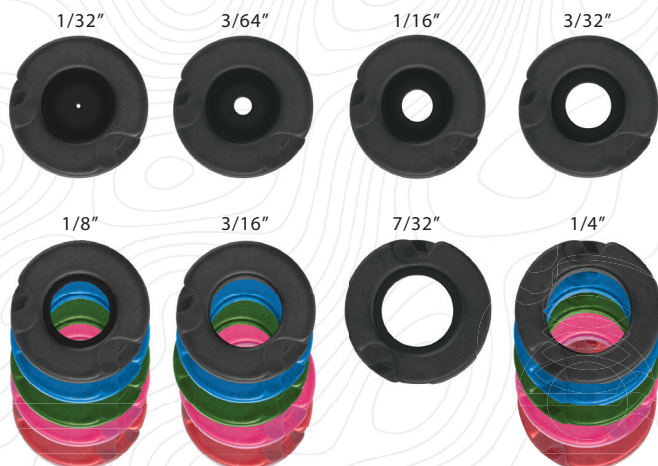

TRU-PEEP

The world's first and favorite peep sight, the Trophy Ridge Tru-Peep is all-aluminum with a legendary design that allows for a perfectly round, shaded hole at full draw. The Tru-Peep eliminates the need for protruding hoods and is kept in place by a reliable safety-tie groove. The Tru-Peep is available in eight sizes and five colors.