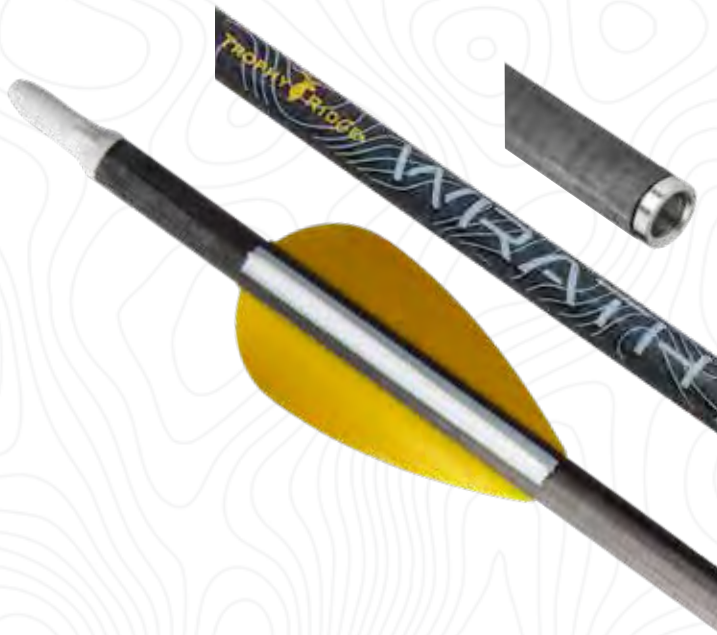

TROPHY RIDGE

WRATH 340

NEW

The Trophy Ridge Wrath 30" arrows are cut to length and include six loose 1" inserts and are constructed of a durable carbon material ideal for hunting, 3D or target practice. Trophy Ridge Wrath arrows are precision sorted for straightness to ensure shot after shot consistency (straightness: +/- 0.006"). Inner dimension measures .246".

FEATURES

- 30" arrow
- Durable carbon construction ideal for hunting, 3D or target practice
- 2" fletching with 2 yellow and 1 white low-profile vanes
- Includes six loose 1" inserts
- Inner dimension measures .246"
- Replacement Arrows for Adult RTH Extra bow package

30"

TROPHY RIDGE

WRATH 400

NEW

The Trophy Ridge Wrath 27" arrows are cut to length and include six loose 1" inserts and are constructed of a durable carbon material ideal for hunting, 3D or target practice. Trophy Ridge Wrath arrows are precision sorted for straightness to ensure shot after shot consistency (straightness: +/- 0.006"). Inner dimension measures .246".

FEATURES

- 27" arrow
- Durable carbon construction ideal for hunting, 3D or target practice
- 2" fletching with 2 yellow and 1 white low-profile vanes
- Includes six loose 1" inserts
- Inner dimension measures .246"
- Replacement Arrows for Youth RTH Extra bow package

27"