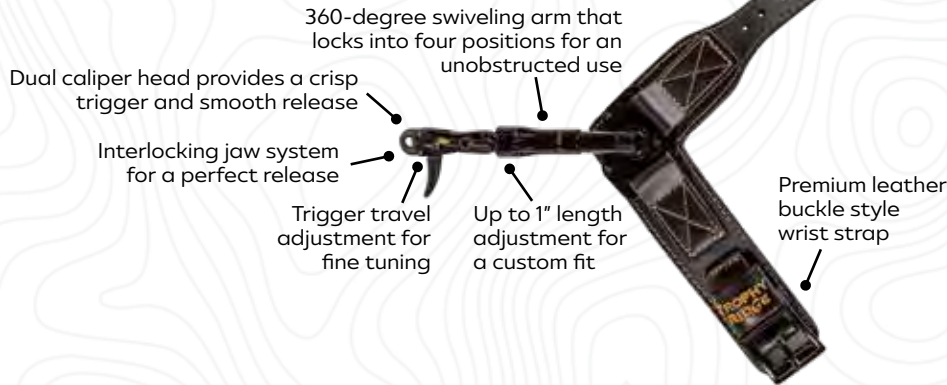

TROPHY RIDGE

SPOT ON

NEW

Enjoy spot-on accuracy and performance with the Spot-On Release. Designed with the bowhunter in mind, a durable ball joint connects to a 360-degree swiveling arm that locks into four different positions for unobstructed use while climbing your tree stand, glassing, and loading your next arrow. Find your perfect fit with up to 1" of length adjustment. Fine tune your shot with the fully adjustable trigger travel. Its premium leather buckle strap makes it the perfect choice for bowhunters and target shooters alike.

Single jaw hook style

Trigger travel adjustment for fine tuning

360-degree rotating ball joint provides a smooth release

Up to 1" length adjustment for a custom fit

360-degree swiveling arm that locks into four positions for an unobstructed use

Premium leather buckle style wrist strap

TROPHY RIDGE
ARCH X

NEW

Draw back and release with confidence with the Trophy Ridge ArchX release. The interlocking jaw system and trigger travel adjustment of the ArchX release provides a crisp trigger and smooth release. The length of the adjustable nylon strap was designed to fit all hand sizes from youth to adult. Its premium leather buckle strap makes it the perfect choice for bowhunters and target shooters alike.

TROPHY RIDGE
10 RING

NEW

Burn a hole in the yellow or stick it to your prey with the 10 Ring Release. This compact, dual-caliper release was designed with the bowhunter in mind. It features a durable ball joint connection to a 360-degree swiveling arm that can be locked into four positions for unobstructed use while climbing your tree stand, glassing, and loading your next arrow.