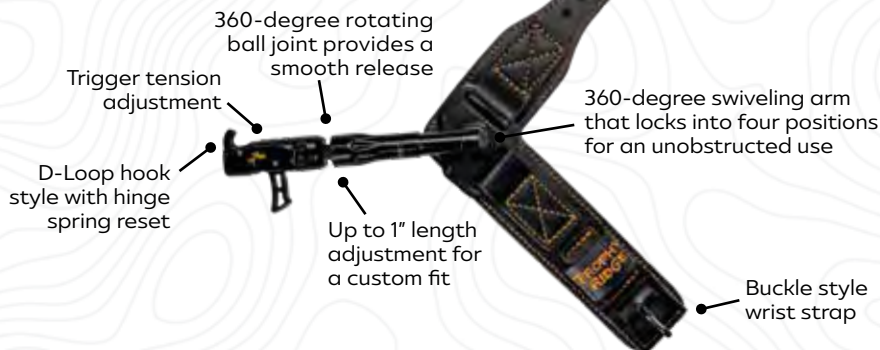

ARCH X

MSRP

$29.99

ITEM#

AFL1150C

10 RING

MSRP

$69.99

ITEM#

AFL1152C

DRAWPOINT

MSRP

$79.99

ITEM#

AFL225DP