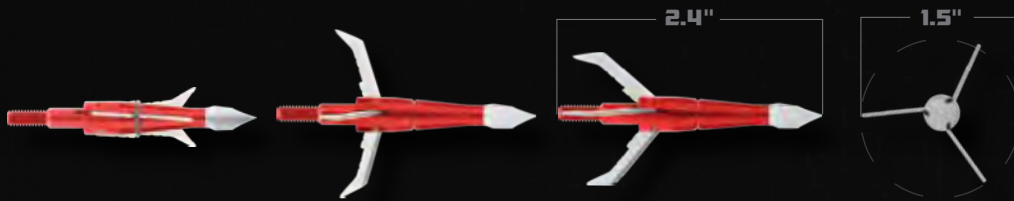

SIPHON XB CROSSBOW

3
BLADES

1.5"
CUTTING
DIAMETER

100
GRAIN

LARGER TIP DESIGNED FOR **BONE-SPLINTERING** PENETRATION

SUPER SHARP BLADES

SIDEWINDER XT

Stay out of the way. This three-blade, blood-pressure dropping mechanical broadhead produces a lethal 1.5" cutting diameter and bone-splintering penetration creating a 2.205" cutting surface. This broadhead's super sharp blades and larger tip were designed for massive cutting and deep penetration.