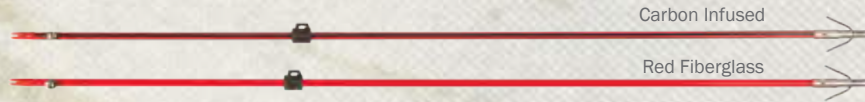

Available as complete arrows with nock, slides, and stops