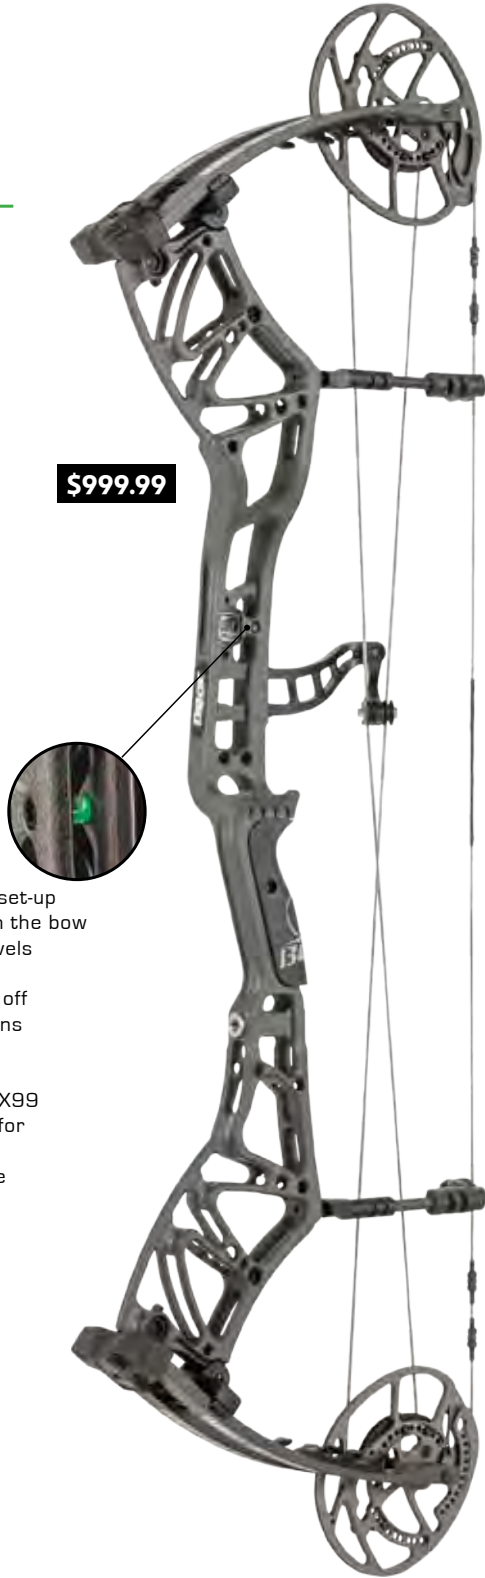

Iron

One Nation® Midnight

Fred Bear Camo

/// AVAILABLE IN

LEFT RIGHT

\$999.99

STATUS EKO

MSRP