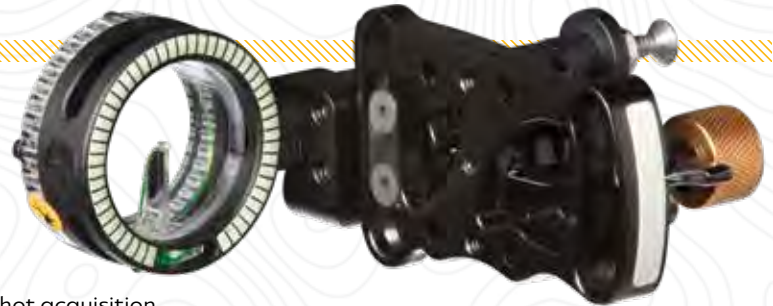

AVAILABLE IN:

JOKER 3

MSRP
\$34.99

ITEM#
AS107 RLH .019

TROPHY RIDGE JOKER 3

FEATURES

- Bright .019 fiber optic 3 pin sight
- Multiple mounting holes for added versatility
- Green Hood accent for quicker sight acquisition
- Reversible sight mount design for use with left or right hands