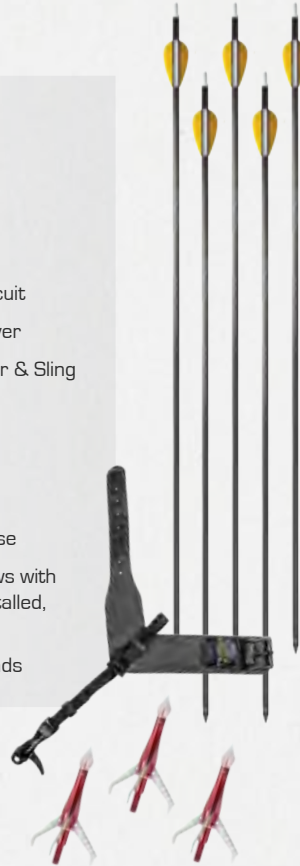

NEW

READY TO HUNT EXTRA KIT

SPECIES

LEGIT

AVAILABLE IN

RTH
READY TO HUNT
EXTRA

- Trophy Ridge 4-Pin Sight
- Trophy Ridge Whisker Biscuit
- Trophy Ridge 5 Arrow Quiver
- Trophy Ridge Blitz Stabilizer & Sling
- No-Tie Peep Sight
- D Loop

PLUS

- Trophy Ridge ArchX Release
- Trophy Ridge Wrath Arrows with inserts and field points installed, plus 5 extra loose inserts
- 3 Rocket Siphon Broadheads

ROYALE

AVAILABLE IN

RTH
READY TO HUNT
EXTRA

- Trophy Ridge 3-Pin Sight
- Trophy Ridge Whisker Biscuit
- Trophy Ridge 5 Spot Quiver
- Trophy Ridge Blitz Stabilizer & Sling
- No-Tie Peep Sight
- D Loop