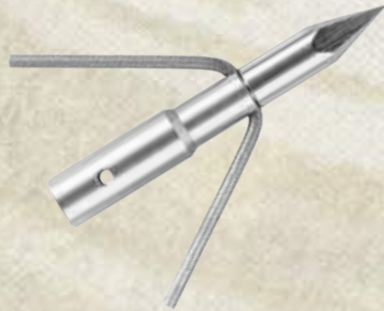

PIRANHA LONG BARB XT

MSRP
$9.99
ITEM#
ABF4962 SILVER

PIRANHA LONG BARB XT

- Tougher barbs
- Quick fish removal
- Durable construction
- Shaft with point includes nock, slide, and stop