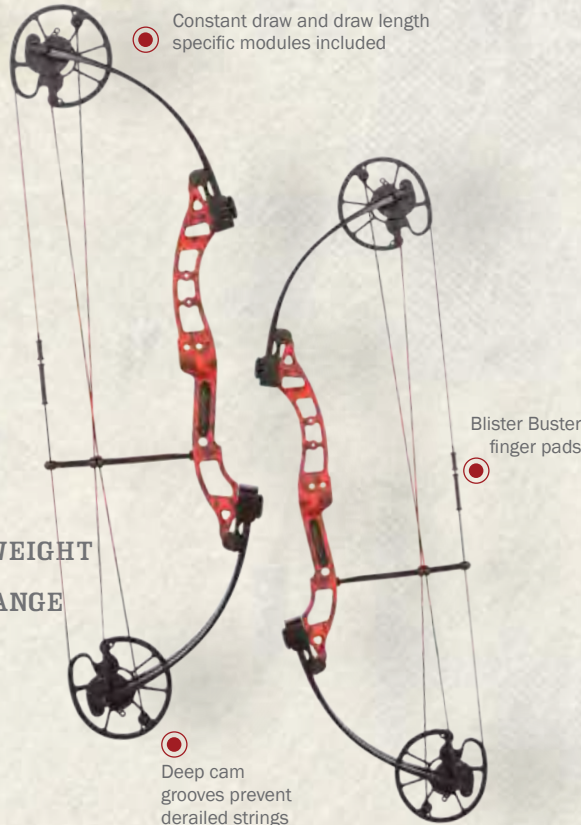

SUCKER PUNCH RTF

MSRP
\$399.99

ITEM#
A4CB21005R RH

SUCKER PUNCH

Bowfishing Bow

SPECS

3.2 LBS

7.25" BRACE HEIGHT

32.25" AXLE-TO-AXLE

15-50 LBS PEAK DRAW WEIGHT

17"-31" DRAW LENGTH RANGE

- Available in LH and RH
- Achieve 60% let off when using draw length modules (included)

SUCKER PUNCH

MSRP
\$299.99

ITEM#
A4CB20005R RH
A4CB20005L LH