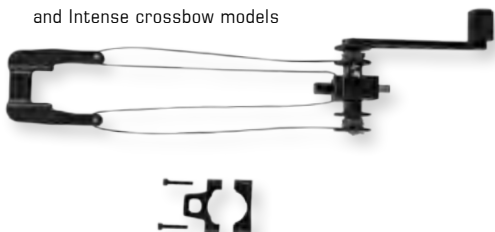

10"

INCLUDES

Scope, 4 Arrow Quiver with bottom parallel mount, 3 TrueX Arrows, Cocking Rope, Rail lube / String Wax

\$59.99

DESIRE XL

FEATURES

- Compact design pistol crossbow
- Self-cocking arm
- Forearm grip,
- Adjustable stock up to 2.5"

Red Dot Sight - 3 Premium Bolts

SPEED	DRAW WEIGHT	WEIGHT	POWER STROKE
175 FPS	60 LBS	1.9 LBS	6"

ACCESSORIES

SPEED COMP CROSSBOW SCOPE

- Illuminated 9 position 20-100-yard reticle adds to the versatility of this scope
- Compatible with any crossbow with speed adjustments from 205 to 430 fps
- Clearly see target with multi-coated, ultra-clear glass and 1-5 x 24 x 30mm magnification

DE-TAC DETACHABLE COCKING CRANK

- Reduces the amount of strength required to cock the crossbow
- Cocking crank is fully detachable for ease of use
- Features a 600 lbs. draw weight capability
- Anti-reverse mechanism prevents the crank from moving once the handle is let go
- Compatible with the BearX Saga, Constrictor, and Intense crossbow models