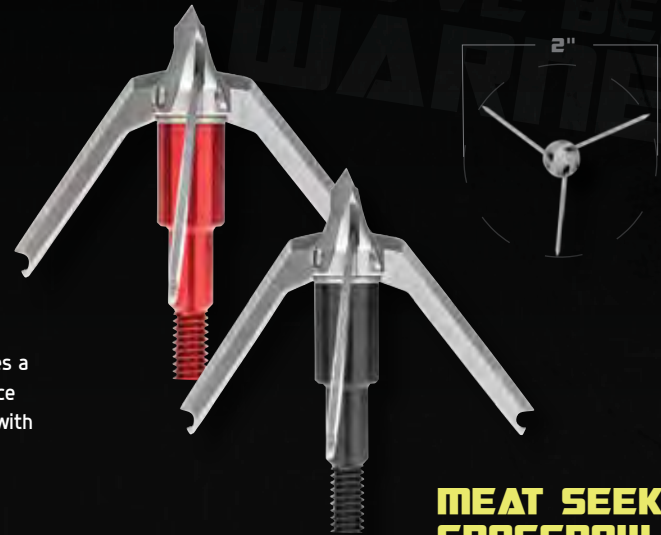

MEAT SEEKER CROSSBOW

PSYCHO

MSRP

\$34.99

ITEM#

AR102FB

PSYCHO CROSSBOW

MSRP