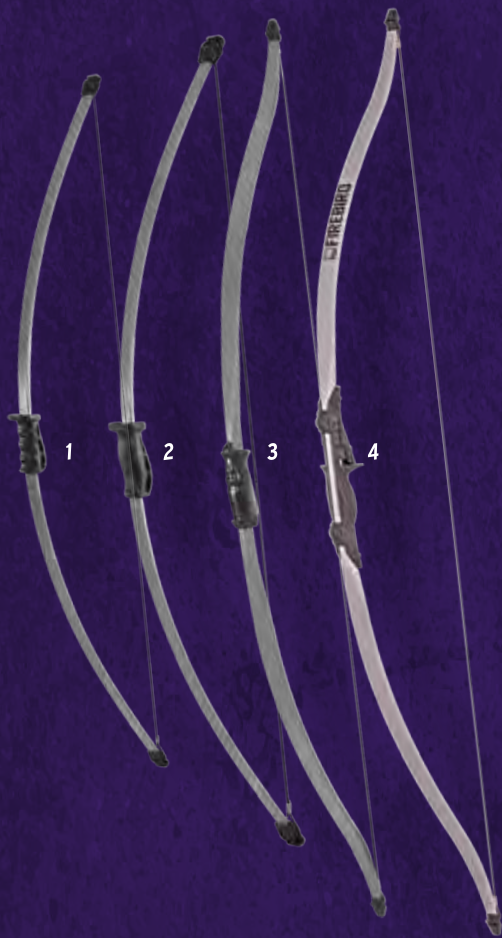

\$29.99

ITEM#

AYS6001GR RH Flo Green

AYS6001TR RH Orange

WIZARD

MSRP
\$24.99
ITEM#
AYS6300 RH/LH Gray

WIZARD "BOW ONLY"

MSRP
\$19.99
ITEM#
AYB6301 RH/LH Gray

CRUSADER

MSRP
\$32.99
ITEM#
AYS6400 RH/LH Gray

CRUSADER "BOW ONLY"

MSRP
\$29.99
ITEM#
AYB6401 RH/LH Gray

TITAN

MSRP
\$55.99
ITEM#
AYS6500 RH/LH Gray

TITAN "BOW ONLY"

MSRP
\$49.99
ITEM#
AYB6501 RH/LH Gray

FIREBIRD "BOW ONLY"

MSRP
\$49.99
ITEM#
AYB6601 RH/LH Gray

GOBLIN

MSRP
\$39.99
ITEM#
AYS6100 RH/LH Gray

1 WIZARD
OVERALL LENGTH 44"
DRAW WEIGHT 10 - 18 LBS
DRAW RANGE 17 - 24"
SUGGESTED AGE RANGE 5-10

2 CRUSADER
OVERALL LENGTH 51"
DRAW WEIGHT 10 - 20 LBS
DRAW RANGE 20" - 28"
SUGGESTED AGE RANGE 9 & UP