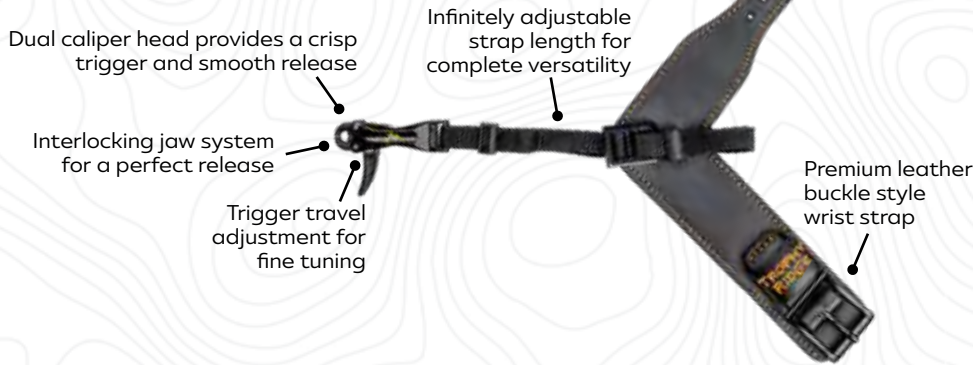

Up to 1" length adjustment for a custom fit

360-degree swiveling arm

Premium leather buckle style wrist strap

SPOT ON

MSRP

\$79.99

ITEM#

AFL1153SC

TROPHY RIDGE

SPOT ON

NEW

Enjoy spot-on accuracy and performance with the Spot-On Release. Designed with the bowhunter in mind, a durable ball joint connects to a 360-degree swiveling arm that locks into four different positions for unobstructed use while climbing your tree stand, glassing, and loading your next arrow. Find your perfect fit with up to 1" of length adjustment. Fine tune your shot with the fully adjustable trigger travel. Its premium leather buckle strap makes it the perfect choice for bowhunters and target shooters alike.

Single jaw hook style

Trigger travel adjustment for fine tuning

360-degree rotating ball joint provides a smooth release

Up to 1" length adjustment for a custom fit

360-degree swiveling arm that locks into four positions for an unobstructed use

Premium leather buckle style wrist strap

TROPHY RIDGE
ARCH X

NEW

Draw back and release with confidence with the Trophy Ridge ArchX release. The interlocking jaw system and trigger travel adjustment of the ArchX release provides a crisp trigger and smooth release. The length of the adjustable nylon strap was designed to fit all hand sizes from youth to adult. Its premium leather buckle strap makes it the perfect choice for bowhunters and target shooters alike.