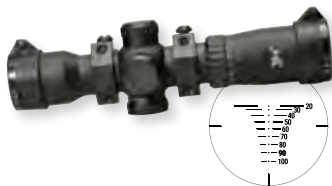

$59.99

DESIRE XL

FEATURES

- Compact design pistol crossbow
- Self-cocking arm
- Forearm grip,
- Adjustable stock up to 2.5"

INCLUDES

Rear Sight, 3 Premium Bolts

SPEED	DRAW WEIGHT	WEIGHT	POWER STROKE
175 FPS	60 LBS	1.9 LBS	6"

$69.99

DESIRE RD

FEATURES

- Compact design pistol crossbow
- Self-cocking arm
- Forearm grip

INCLUDES

Red Dot Sight - 3 Premium Bolts

SPEED	DRAW WEIGHT	WEIGHT	POWER STROKE
175 FPS	60 LBS	1.9 LBS	6"

ACCESSORIES

SPEED COMP CROSSBOW SCOPE

- Illuminated 9 position 20-100-yard reticle adds to the versatility of this scope
- Compatible with any crossbow with speed adjustments from 205 to 430 fps
- Clearly see target with multi-coated, ultra-clear glass and 1-5 x 24 x 30mm magnification

DE-TAC DETACHABLE COCKING CRANK

- Reduces the amount of strength required to cock the crossbow
- Cocking crank is fully detachable for ease of use
- Features a 600 lbs. draw weight capability
- Anti-reverse mechanism prevents the crank from moving once the handle is let go
- Compatible with the BearX Saga, Constrictor, and Intense crossbow models

CROSSBOW ARROWS 6 PACK

- 20" arrows fletched with 4" vanes
- Includes 100gr field points

TRUEX ARROWS 6 PACK

- 20" arrows fletched with 4" vanes
- Includes 100gr field points
- TrueX nock

RAIL LUBE/STRING WAX

- Protects crossbow strings and cables
- Reduces friction

DESIRE PISTOL CROSSBOW ARROWS [12 PACK]

- Aluminum bolt shaft with screw-in field point
- Works with Desire RD and Desire XL pistol crossbows

COCKING AID

- Aid reduces cocking effort by 50%
- Adjustable for crossbows and user

DESIRE XL

MSRP

$59.99

ITEM#

AC90A0A260 R/L Black

DESIRE RD

MSRP

$69.99

ITEM#

AC90A0A260 R/L Black/Orange

SPEED COMP SCOPE

MSRP

$199.99

ITEM#

ACBS R/L Black

DE-TAC

COCKING CRANK

MSRP

$99.99

ITEM#

ACXMSAG RH Black

CROSSBOW BOLTS

MSRP

$49.99

ITEM#