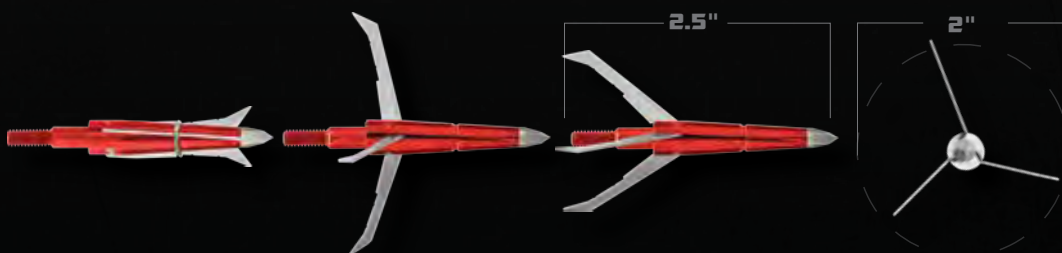

3
BLADES

2"
CUTTING
DIAMETER

100
GRAIN

LARGE **ENTRY & EXIT** WOUNDS

SUPER SHARP BLADES

HAMMERHEAD XT

This three-blade mechanical broadhead produces a massive 2" cutting diameter as well as a 3.405" cutting surface area. The Hammerhead XT creates enormous entry and exit wounds making tracking a thing of the past.