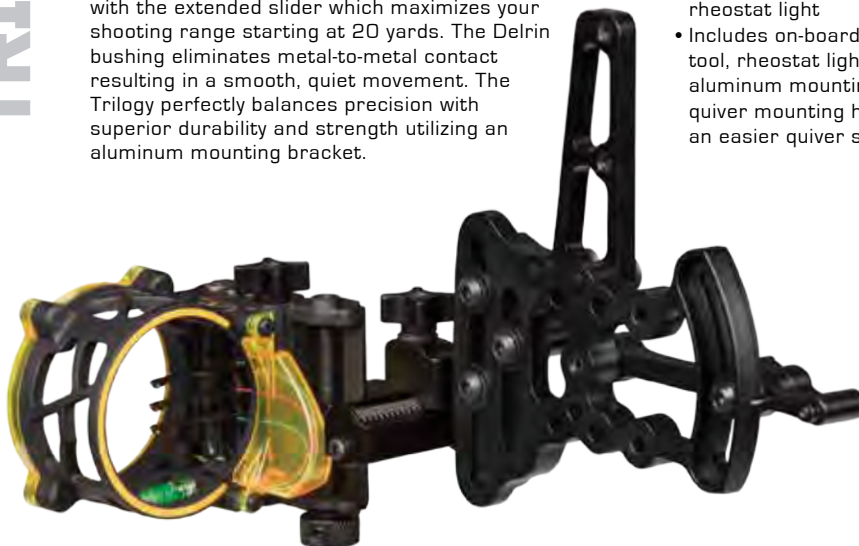

NEW

AVAILABLE IN:

Take precision to the next level with the Trophy Ridge Trilogy sight. Each pin is micro-adjustable to consistently provide unparalleled accuracy at all ranges. Yardage adjustments are made with the extended slider which maximizes your shooting range starting at 20 yards. The Delrin bushing eliminates metal-to-metal contact resulting in a smooth, quiet movement. The Trilogy perfectly balances precision with superior durability and strength utilizing an aluminum mounting bracket.

FEATURES:

- Dependable precision with micro-adjustable pins
- Ultimate visibility with ultra-bright .019 horizontal fiber optic pins
- Adjust brightness to suit any shooting condition with the rheostat light
- Includes on-board adjustment tool, rheostat light battery, aluminum mounting bracket and quiver mounting hardware for an easier quiver set up